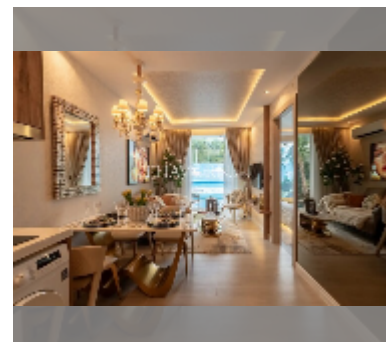

Condo for sale 1 bedroom 36 m² in Riviera Santa Monica Jomtien, Pattaya

฿ 3,150,000

UNIT PARAMETERS:

UID	FS-243045
quota	thai quota
type	1 bedroom
size	36m²
floor	7
view	sea view

PROJECT PARAMETERS:

district	Jomtien
buildings	1
floors	34
start of construction	2025
built in	2028
maintenance	฿ 25,920/year

FACILITIES:

General information: highrise, meters to beach: 1000, shuttle bus, underground parking, multy-level parking.

Swimming pool: swimming pool, kids pool, rooftop pool, infinity view, jacuzzi, pool bar .

Chill zone: chill zone, garden, rooftop chillout.

Health zone: gym, sauna, yoga room.

Other: reception, lobby, clubhouse, meeting room, games room, kids playgarden, CCTV, security, minimart, laundry, room service.