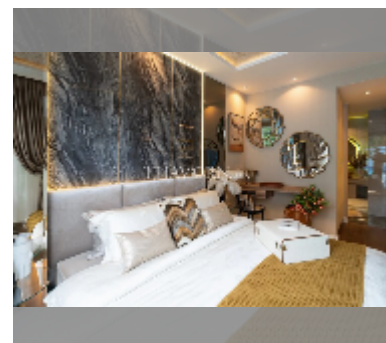

Condo for sale 1 bedroom 36 m² in Riviera Santa Monica Jomtien, Pattaya

฿ 3,150,000

UNIT PARAMETERS:

UID	FS-243045
quota	thai quota
type	1 bedroom
size	36m²
floor	7
view	sea view

PROJECT PARAMETERS:

district	Jomtien
buildings	1
floors	34
start of construction	2025
built in	2028
maintenance	฿ 25,920/year

FACILITIES:

General information: highrise, meters to beach: 1000, shuttle bus, underground parking, multy-level parking.

Swimming pool: swimming pool, kids pool, rooftop pool, infinity view, jacuzzi, pool bar .

Chill zone: chill zone, garden, rooftop chillout.

Health zone: gym, sauna, yoga room.

Other: reception, lobby, clubhouse, meeting room, games room, kids playgarden, CCTV, security, minimart, laundry, room service.