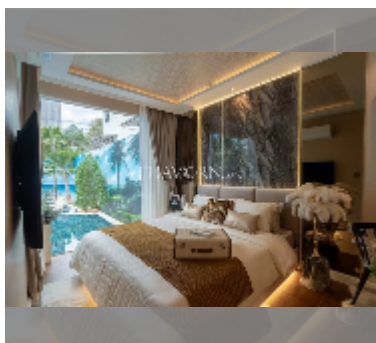

Condo for sale 1 bedroom 36 m² in Riviera Santa Monica Jomtien, Pattaya

฿ 3,150,000

UNIT PARAMETERS:

UID	FS-243045
quota	thai quota
type	1 bedroom
size	36m²
floor	7
view	sea view

PROJECT PARAMETERS:

district	Jomtien
buildings	1
floors	34
start of construction	2025
built in	2028
maintenance	฿ 25,920/year

FACILITIES:

General information: highrise, meters to beach: 1000, shuttle bus, underground parking, multy-level parking.

Swimming pool: swimming pool, kids pool, rooftop pool, infinity view, jacuzzi, pool bar .

Chill zone: chill zone, garden, rooftop chillout.

Health zone: gym, sauna, yoga room.

Other: reception, lobby, clubhouse, meeting room, games room, kids playgarden, CCTV, security, minimart, laundry, room service.