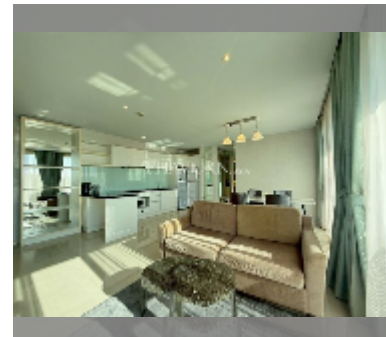

Condo for sale 2 bedroom 73 m² in Atlantis Condo Resort, Pattaya

฿ 3,700,000

UNIT PARAMETERS:

UID	FS-243038
quota	company ownership
type	2 bedroom
size	73m²
floor	5
view	city view
equipment: furniture, air conditioner, television, refrigerator	

PROJECT PARAMETERS:

district	Jomtien
buildings	5
floors	8
built in	2014
maintenance	฿ 30,660/year

FACILITIES:

General information: resort, meters to beach: 500, minutes to beach: 5, open parking, covered parking.

Swimming pool: swimming pool, kids pool, water slides, waterfall, jacuzzi.

Chill zone: chill zone, garden.

Health zone: gym, sauna, hamam.

Other: reception, lobby, clubhouse, games room, kids playgarden, CCTV, security, minimart, laundry.