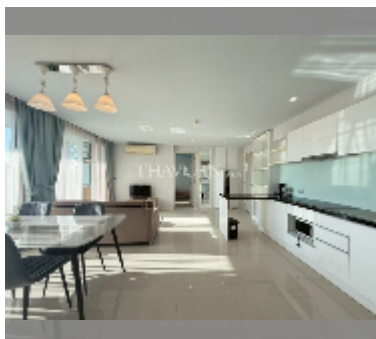

Condo for sale 2 bedroom 73 m² in Atlantis Condo Resort, Pattaya

฿ 3,700,000

UNIT PARAMETERS:

UID	FS-243038
quota	company ownership
type	2 bedroom
size	73m²
floor	5
view	city view
equipment: furniture, air conditioner, television, refrigerator	

PROJECT PARAMETERS:

district	Jomtien
buildings	5
floors	8
built in	2014
maintenance	฿ 30,660/year

FACILITIES:

General information: resort, meters to beach: 500, minutes to beach: 5, open parking, covered parking.

Swimming pool: swimming pool, kids pool, water slides, waterfall, jacuzzi.

Chill zone: chill zone, garden.

Health zone: gym, sauna, hamam.

Other: reception, lobby, clubhouse, games room, kids playgarden, CCTV, security, minimart, laundry.