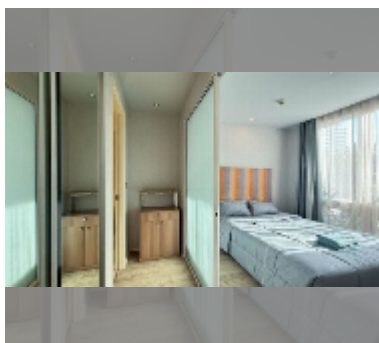

Condo for sale 2 bedroom 73 m² in Atlantis Condo Resort, Pattaya

฿ 3,700,000

UNIT PARAMETERS:

UID	FS-243038
quota	company ownership
type	2 bedroom
size	73m²
floor	5
view	city view
equipment: furniture, air conditioner, television, refrigerator	

PROJECT PARAMETERS:

district	Jomtien
buildings	5
floors	8
built in	2014
maintenance	฿ 30,660/year

FACILITIES:

General information: resort, meters to beach: 500, minutes to beach: 5, open parking, covered parking.

Swimming pool: swimming pool, kids pool, water slides, waterfall, jacuzzi.

Chill zone: chill zone, garden.

Health zone: gym, sauna, hamam.

Other: reception, lobby, clubhouse, games room, kids playgarden, CCTV, security, minimart, laundry.