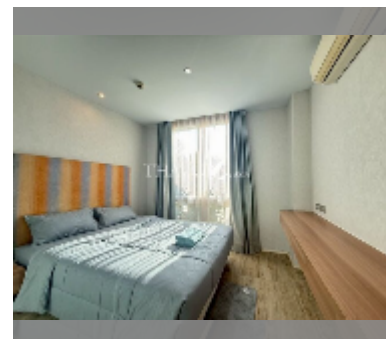

Condo for sale 2 bedroom 73 m² in Atlantis Condo Resort, Pattaya

฿ 3,700,000

UNIT PARAMETERS:

UID	FS-243038
quota	company ownership
type	2 bedroom
size	73m²
floor	5
view	city view
equipment: furniture, air conditioner, television, refrigerator	

PROJECT PARAMETERS:

district	Jomtien
buildings	5
floors	8
built in	2014
maintenance	฿ 30,660/year

FACILITIES:

General information: resort, meters to beach: 500, minutes to beach: 5, open parking, covered parking.

Swimming pool: swimming pool, kids pool, water slides, waterfall, jacuzzi.

Chill zone: chill zone, garden.

Health zone: gym, sauna, hamam.

Other: reception, lobby, clubhouse, games room, kids playgarden, CCTV, security, minimart, laundry.