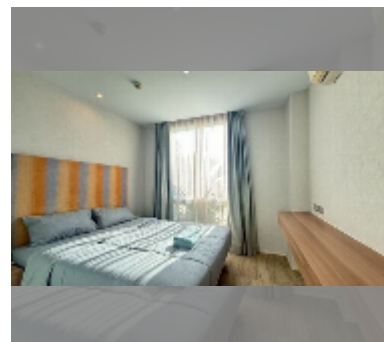

Condo for sale 2 bedroom 73 m² in Atlantis Condo Resort, Pattaya

฿ 3,700,000

UNIT PARAMETERS:

UID	FS-243038
quota	company ownership
type	2 bedroom
size	73m²
floor	5
view	city view
equipment: furniture, air conditioner, television, refrigerator	

PROJECT PARAMETERS:

district	Jomtien
buildings	5
floors	8
built in	2014
maintenance	฿ 30,660/year

FACILITIES:

General information: resort, meters to beach: 500, minutes to beach: 5, open parking, covered parking.

Swimming pool: swimming pool, kids pool, water slides, waterfall, jacuzzi.

Chill zone: chill zone, garden.

Health zone: gym, sauna, hamam.

Other: reception, lobby, clubhouse, games room, kids playgarden, CCTV, security, minimart, laundry.