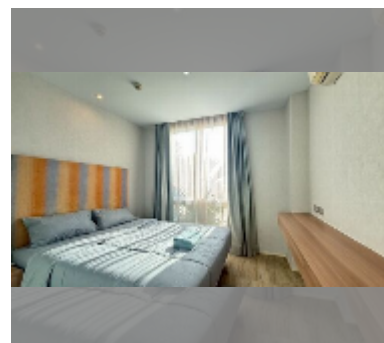

Condo for sale 2 bedroom 73 m² in Atlantis Condo Resort, Pattaya

฿ 3,700,000

UNIT PARAMETERS:

UID	FS-243038
quota	company ownership
type	2 bedroom
size	73m²
floor	5
view	city view
equipment: furniture, air conditioner, television, refrigerator	

PROJECT PARAMETERS:

district	Jomtien
buildings	5
floors	8
built in	2014
maintenance	฿ 30,660/year

FACILITIES:

General information: resort, meters to beach: 500, minutes to beach: 5, open parking, covered parking.

Swimming pool: swimming pool, kids pool, water slides, waterfall, jacuzzi.

Chill zone: chill zone, garden.

Health zone: gym, sauna, hamam.

Other: reception, lobby, clubhouse, games room, kids playgarden, CCTV, security, minimart, laundry.