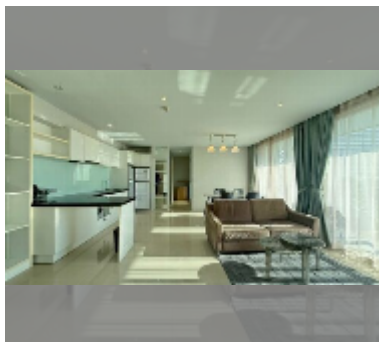

Condo for sale 2 bedroom 73 m² in Atlantis Condo Resort, Pattaya

฿ 3,700,000

UNIT PARAMETERS:

UID	FS-243038
quota	company ownership
type	2 bedroom
size	73m²
floor	5
view	city view
equipment: furniture, air conditioner, television, refrigerator	

PROJECT PARAMETERS:

district	Jomtien
buildings	5
floors	8
built in	2014
maintenance	฿ 30,660/year

FACILITIES:

General information: resort, meters to beach: 500, minutes to beach: 5, open parking, covered parking.

Swimming pool: swimming pool, kids pool, water slides, waterfall, jacuzzi.

Chill zone: chill zone, garden.

Health zone: gym, sauna, hamam.

Other: reception, lobby, clubhouse, games room, kids playgarden, CCTV, security, minimart, laundry.