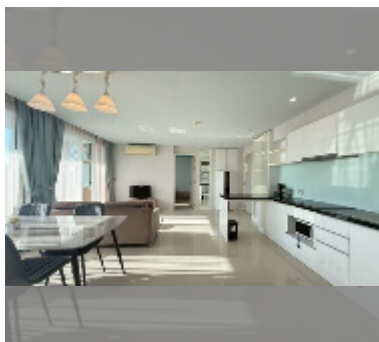

Condo for sale 2 bedroom 73 m² in Atlantis Condo Resort, Pattaya

฿ 3,700,000

UNIT PARAMETERS:

UID	FS-243038
quota	company ownership
type	2 bedroom
size	73m²
floor	5
view	city view
equipment: furniture, air conditioner, television, refrigerator	

PROJECT PARAMETERS:

district	Jomtien
buildings	5
floors	8
built in	2014
maintenance	฿ 30,660/year

FACILITIES:

General information: resort, meters to beach: 500, minutes to beach: 5, open parking, covered parking.

Swimming pool: swimming pool, kids pool, water slides, waterfall, jacuzzi.

Chill zone: chill zone, garden.

Health zone: gym, sauna, hamam.

Other: reception, lobby, clubhouse, games room, kids playgarden, CCTV, security, minimart, laundry.