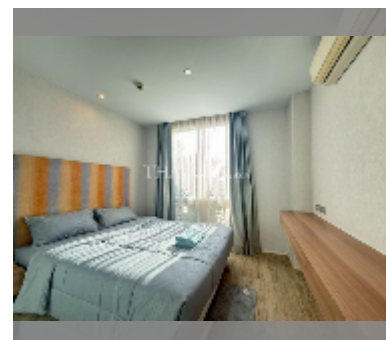

Condo for sale 2 bedroom 73 m² in Atlantis Condo Resort, Pattaya

฿ 3,700,000

UNIT PARAMETERS:

UID	FS-243038
quota	company ownership
type	2 bedroom
size	73m²
floor	5
view	city view
equipment: furniture, air conditioner, television, refrigerator	

PROJECT PARAMETERS:

district	Jomtien
buildings	5
floors	8
built in	2014
maintenance	฿ 30,660/year

FACILITIES:

General information: resort, meters to beach: 500, minutes to beach: 5, open parking, covered parking.

Swimming pool: swimming pool, kids pool, water slides, waterfall, jacuzzi.

Chill zone: chill zone, garden.

Health zone: gym, sauna, hamam.

Other: reception, lobby, clubhouse, games room, kids playgarden, CCTV, security, minimart, laundry.