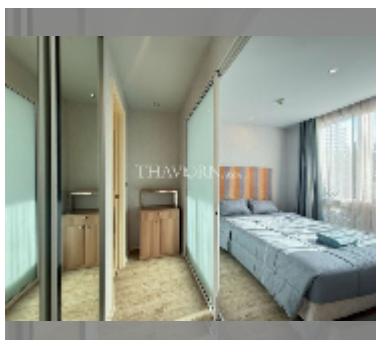

Condo for sale 2 bedroom 73 m² in Atlantis Condo Resort, Pattaya

฿ 3,700,000

UNIT PARAMETERS:

UID	FS-243038
quota	company ownership
type	2 bedroom
size	73m²
floor	5
view	city view
equipment: furniture, air conditioner, television, refrigerator	

PROJECT PARAMETERS:

district	Jomtien
buildings	5
floors	8
built in	2014
maintenance	฿ 30,660/year

FACILITIES:

General information: resort, meters to beach: 500, minutes to beach: 5, open parking, covered parking.

Swimming pool: swimming pool, kids pool, water slides, waterfall, jacuzzi.

Chill zone: chill zone, garden.

Health zone: gym, sauna, hamam.

Other: reception, lobby, clubhouse, games room, kids playgarden, CCTV, security, minimart, laundry.