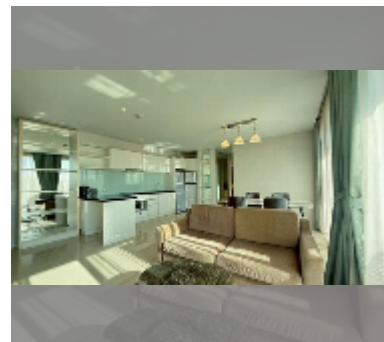

Condo for sale 2 bedroom 73 m² in Atlantis Condo Resort, Pattaya

฿ 3,700,000

UNIT PARAMETERS:

UID	FS-243038
quota	company ownership
type	2 bedroom
size	73m²
floor	5
view	city view
equipment: furniture, air conditioner, television, refrigerator	

PROJECT PARAMETERS:

district	Jomtien
buildings	5
floors	8
built in	2014
maintenance	฿ 30,660/year

FACILITIES:

General information: resort, meters to beach: 500, minutes to beach: 5, open parking, covered parking.

Swimming pool: swimming pool, kids pool, water slides, waterfall, jacuzzi.

Chill zone: chill zone, garden.

Health zone: gym, sauna, hamam.

Other: reception, lobby, clubhouse, games room, kids playgarden, CCTV, security, minimart, laundry.