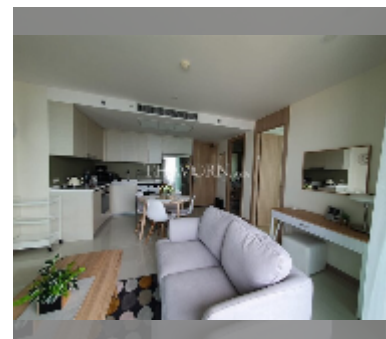

Condo for sale 2 bedroom 76 m² in The Riviera Jomtien, Pattaya

฿ 12,760,000

UNIT PARAMETERS:

UID	FS-243033
quota	foreign quota
type	2 bedroom
size	76m ²
floor	32
view	sea view
quality	good
equipment: furniture, air conditioner, television, washing-machine, refrigerator	

Chill zone: chill zone, garden, rooftop chillout.

Health zone: gym, sauna, hamam.

Other: reception, lobby, meeting room, games room, CCTV, security, laundry, room service.

details