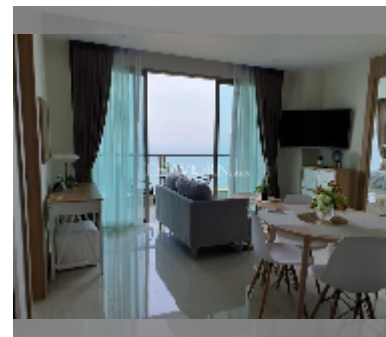

Condo for sale 2 bedroom 76 m² in The Riviera Jomtien, Pattaya

฿ 12,760,000

UNIT PARAMETERS:

UID	FS-243033
quota	foreign quota
type	2 bedroom
size	76m ²
floor	32
view	sea view
quality	good
equipment: furniture, air conditioner, television, washing-machine, refrigerator	

PROJECT PARAMETERS:

district	Jomtien
buildings	1
floors	46
built in	2019
maintenance	B 45,600/year

FACILITIES:

General information: highrise, pets are allowed, multy-level parking, covered parking.

Swimming pool: swimming pool, kids pool, rooftop pool, infinity view, waterfall, jacuzzi.

Chill zone: chill zone, garden, rooftop chillout.

Health zone: gym, sauna, hamam.

Other: reception, lobby, meeting room, games room, CCTV, security, laundry, room service.

details