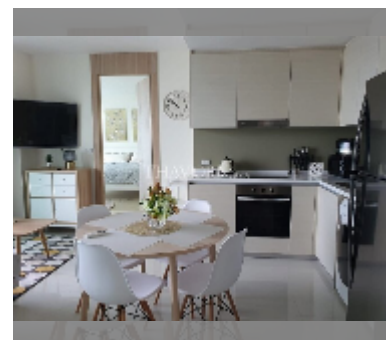

Condo for sale 2 bedroom 76 m² in The Riviera Jomtien, Pattaya

฿ 12,760,000

UNIT PARAMETERS:

UID	FS-243033
quota	foreign quota
type	2 bedroom
size	76m²
floor	32
view	sea view
quality	good
equipment: furniture, air conditioner, television, washing-machine, refrigerator	

PROJECT PARAMETERS:

district	Jomtien
buildings	1
floors	46
built in	2019
maintenance	B 45,600/year

FACILITIES:

General information: highrise, pets are allowed, multy-level parking, covered parking.

Swimming pool: swimming pool, kids pool, rooftop pool, infinity view, waterfall, jacuzzi.

Chill zone: chill zone, garden, rooftop chillout.

Health zone: gym, sauna, hamam.

Other: reception, lobby, meeting room, games room, CCTV, security, laundry, room service.