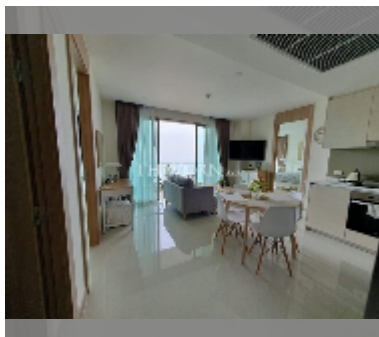

Condo for sale 2 bedroom 76 m² in The Riviera Jomtien, Pattaya

฿ 12,760,000

UNIT PARAMETERS:

UID	FS-243033
quota	foreign quota
type	2 bedroom
size	76m ²
floor	32
view	sea view
quality	good
equipment: furniture, air conditioner, television, washing-machine, refrigerator	

PROJECT PARAMETERS:

district	Jomtien
buildings	1
floors	46
built in	2019
maintenance	B 45,600/year

FACILITIES:

General information: highrise, pets are allowed, multy-level parking, covered parking.

Swimming pool: swimming pool, kids pool, rooftop pool, infinity view, waterfall, jacuzzi.

Chill zone: chill zone, garden, rooftop chillout.

Health zone: gym, sauna, hamam.

Other: reception, lobby, meeting room, games room, CCTV, security, laundry, room service.

details