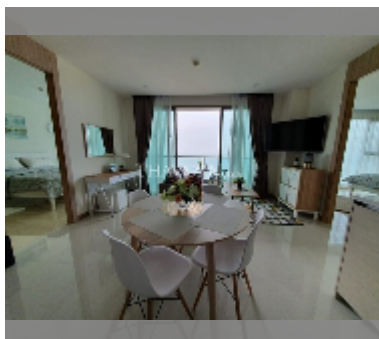

Condo for sale 2 bedroom 76 m² in The Riviera Jomtien, Pattaya

฿ 12,760,000

UNIT PARAMETERS:

UID	FS-243033
quota	foreign quota
type	2 bedroom
size	76m ²
floor	32
view	sea view
quality	good
equipment: furniture, air conditioner, television, washing-machine, refrigerator	

PROJECT PARAMETERS:

district	Jomtien
buildings	1
floors	46
built in	2019
maintenance	B 45,600/year

FACILITIES:

General information: highrise, pets are allowed, multy-level parking, covered parking.

Swimming pool: swimming pool, kids pool, rooftop pool, infinity view, waterfall, jacuzzi.

Chill zone: chill zone, garden, rooftop chillout.

Health zone: gym, sauna, hamam.

Other: reception, lobby, meeting room, games room, CCTV, security, laundry, room service.

details