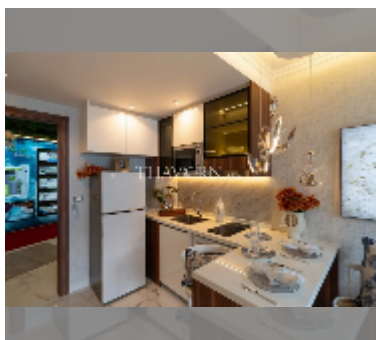

Condo for sale 1 bedroom 32 m² in The Riviera Beverly Hills Residences, Pattaya

฿ 3,930,000

UNIT PARAMETERS:

UID	FS-243031
quota	foreign quota
type	1 bedroom
size	32m²
floor	5
view	city view

PROJECT PARAMETERS:

district	Jomtien
buildings	3
start of construction	2024
built in	2028
maintenance	฿ 23,040/year

FACILITIES:

General information: resort, pets are allowed, multy-level parking, covered parking.

Swimming pool: swimming pool, rooftop pool, water slides, jacuzzi, sunbathing area.

Chill zone: chill zone, garden, rooftop chillout.

Health zone: gym, sauna, steam, tennis court.

Other: lobby, clubhouse, meeting room, kids playgarden, CCTV, security, minimart, golf.