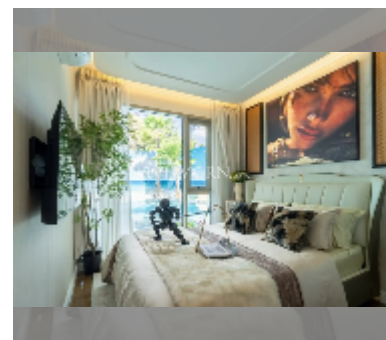

Condo for sale 1 bedroom 32 m² in The Riviera Beverly Hills Residences, Pattaya

฿ 3,930,000

UNIT PARAMETERS:

UID	FS-243031
quota	foreign quota
type	1 bedroom
size	32m²
floor	5
view	city view

PROJECT PARAMETERS:

district	Jomtien
buildings	3
start of construction	2024
built in	2028
maintenance	฿ 23,040/year

FACILITIES:

General information: resort, pets are allowed, multy-level parking, covered parking.

Swimming pool: swimming pool, rooftop pool, water slides, jacuzzi, sunbathing area.

Chill zone: chill zone, garden, rooftop chillout.

Health zone: gym, sauna, steam, tennis court.

Other: lobby, clubhouse, meeting room, kids playgarden, CCTV, security, minimart, golf.