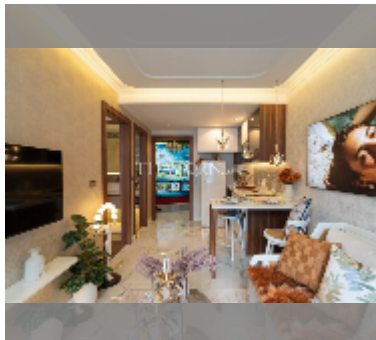

Condo for sale 1 bedroom 32 m² in The Riviera Beverly Hills Residences, Pattaya

฿ 3,930,000

UNIT PARAMETERS:

UID	FS-243031
quota	foreign quota
type	1 bedroom
size	32m²
floor	5
view	city view

PROJECT PARAMETERS:

district	Jomtien
buildings	3
start of construction	2024
built in	2028
maintenance	฿ 23,040/year

FACILITIES:

General information: resort, pets are allowed, multy-level parking, covered parking.

Swimming pool: swimming pool, rooftop pool, water slides, jacuzzi, sunbathing area.

Chill zone: chill zone, garden, rooftop chillout.

Health zone: gym, sauna, steam, tennis court.

Other: lobby, clubhouse, meeting room, kids playgarden, CCTV, security, minimart, golf.