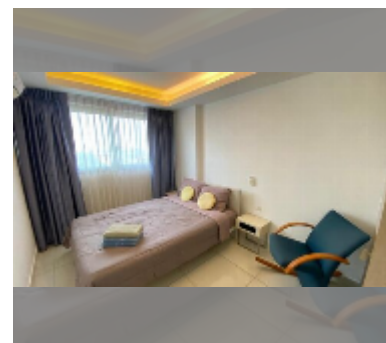

Condo for sale 1 bedroom 43 m² in Laguna Beach Resort, Pattaya

฿ 2,400,000

UNIT PARAMETERS:

UID	FS-243026
quota	foreign quota
type	1 bedroom
size	43m²
floor	6
view	sea view

PROJECT PARAMETERS:

district	Jomtien
buildings	3
floors	8
built in	2015
maintenance	฿ 18,060/year

FACILITIES:

General information: resort, meters to beach: 500, underground parking.

Swimming pool: swimming pool, kids pool, water slides, waterfall, jacuzzi, sunbathing area, artificial beach.

Chill zone: chill zone, garden.

Health zone: gym.

Other: reception, clubhouse, kids playgarden, security, minimart, laundry.