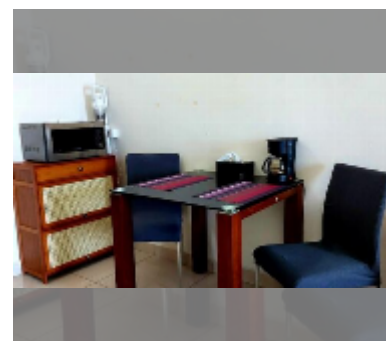

Condo for sale 1 bedroom 43 m² in Laguna Beach Resort, Pattaya

฿ 2,400,000

UNIT PARAMETERS:

UID	FS-243026
quota	foreign quota
type	1 bedroom
size	43m ²
floor	6
view	sea view

PROJECT PARAMETERS:

district	Jomtien
buildings	3
floors	8
built in	2015
maintenance	฿ 18,060/year

Health zone: gym.

Other: reception, clubhouse, kids playgarden, security, minimart, laundry.

[details](#)