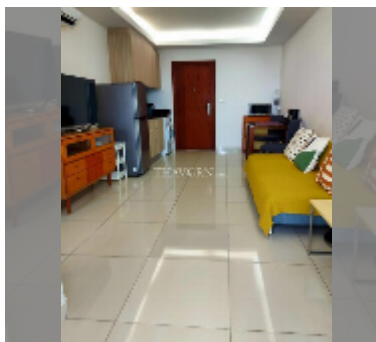

Condo for sale 1 bedroom 43 m² in Laguna Beach Resort, Pattaya

฿ 2,400,000

UNIT PARAMETERS:

UID	FS-243026
quota	foreign quota
type	1 bedroom
size	43m²
floor	6
view	sea view

PROJECT PARAMETERS:

district	Jomtien
buildings	3
floors	8
built in	2015
maintenance	฿ 18,060/year

FACILITIES:

General information: resort, meters to beach: 500, underground parking.

Swimming pool: swimming pool, kids pool, water slides, waterfall, jacuzzi, sunbathing area, artificial beach.

Chill zone: chill zone, garden.

Health zone: gym.

Other: reception, clubhouse, kids playgarden, security, minimart, laundry.