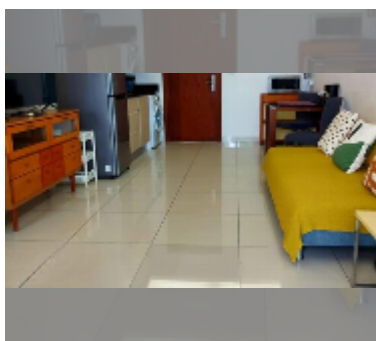

Condo for sale 1 bedroom 43 m² in Laguna Beach Resort, Pattaya

฿ 2,400,000

UNIT PARAMETERS:

UID	FS-243026
quota	foreign quota
type	1 bedroom
size	43m²
floor	6
view	sea view

PROJECT PARAMETERS:

district	Jomtien
buildings	3
floors	8
built in	2015
maintenance	฿ 18,060/year

FACILITIES:

General information: resort, meters to beach: 500, underground parking.

Swimming pool: swimming pool, kids pool, water slides, waterfall, jacuzzi, sunbathing area, artificial beach.

Chill zone: chill zone, garden.

Health zone: gym.

Other: reception, clubhouse, kids playgarden, security, minimart, laundry.