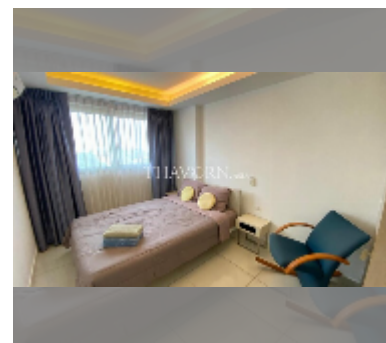

Condo for sale 1 bedroom 43 m² in Laguna Beach Resort, Pattaya

฿ 2,400,000

UNIT PARAMETERS:

UID	FS-243026
quota	foreign quota
type	1 bedroom
size	43m ²
floor	6
view	sea view

PROJECT PARAMETERS:

district	Jomtien
buildings	3
floors	8
built in	2015
maintenance	฿ 18,060/year

Health zone: gym.

Other: reception, clubhouse, kids playgarden, security, minimart, laundry.

[details](#)