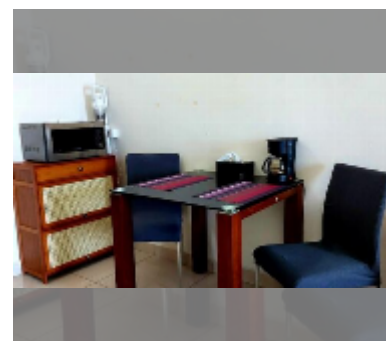

Condo for sale 1 bedroom 43 m² in Laguna Beach Resort, Pattaya

฿ 2,400,000

UNIT PARAMETERS:

UID	FS-243026
quota	foreign quota
type	1 bedroom
size	43m²
floor	6
view	sea view

PROJECT PARAMETERS:

district	Jomtien
buildings	3
floors	8
built in	2015
maintenance	฿ 18,060/year

FACILITIES:

General information: resort, meters to beach: 500, underground parking.

Swimming pool: swimming pool, kids pool, water slides, waterfall, jacuzzi, sunbathing area, artificial beach.

Chill zone: chill zone, garden.

Health zone: gym.

Other: reception, clubhouse, kids playgarden, security, minimart, laundry.