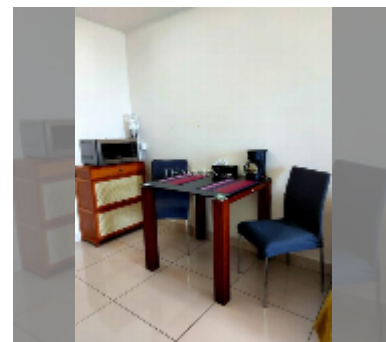

Condo for sale 1 bedroom 43 m² in Laguna Beach Resort, Pattaya

฿ 2,400,000

UNIT PARAMETERS:

UID	FS-243026
quota	foreign quota
type	1 bedroom
size	43m ²
floor	6
view	sea view

PROJECT PARAMETERS:

district	Jomtien
buildings	3
floors	8
built in	2015
maintenance	฿ 18,060/year

Health zone: gym.

Other: reception, clubhouse, kids playgarden, security, minimart, laundry.

[details](#)