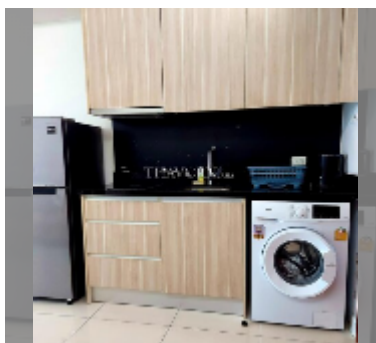

Condo for sale 1 bedroom 43 m² in Laguna Beach Resort, Pattaya

฿ 2,400,000

UNIT PARAMETERS:

UID	FS-243026
quota	foreign quota
type	1 bedroom
size	43m ²
floor	6
view	sea view

PROJECT PARAMETERS:

district	Jomtien
buildings	3
floors	8
built in	2015
maintenance	฿ 18,060/year

Health zone: gym.

Other: reception, clubhouse, kids playgarden, security, minimart, laundry.

[details](#)