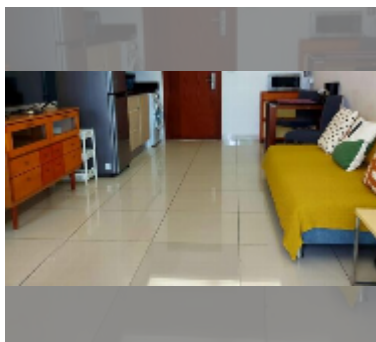

Condo for sale 1 bedroom 43 m² in Laguna Beach Resort, Pattaya

฿ 2,400,000

UNIT PARAMETERS:

UID	FS-243026
quota	foreign quota
type	1 bedroom
size	43m²
floor	6
view	sea view

PROJECT PARAMETERS:

district	Jomtien
buildings	3
floors	8
built in	2015
maintenance	฿ 18,060/year

FACILITIES:

General information: resort, meters to beach: 500, underground parking.

Swimming pool: swimming pool, kids pool, water slides, waterfall, jacuzzi, sunbathing area, artificial beach.

Chill zone: chill zone, garden.

Health zone: gym.

Other: reception, clubhouse, kids playgarden, security, minimart, laundry.