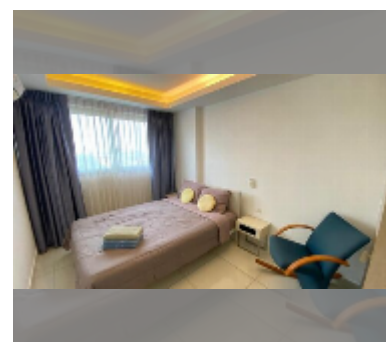

Condo for sale 1 bedroom 43 m² in Laguna Beach Resort, Pattaya

฿ 2,400,000

UNIT PARAMETERS:

UID	FS-243026
quota	foreign quota
type	1 bedroom
size	43m²
floor	6
view	sea view

PROJECT PARAMETERS:

district	Jomtien
buildings	3
floors	8
built in	2015
maintenance	฿ 18,060/year

FACILITIES:

General information: resort, meters to beach: 500, underground parking.

Swimming pool: swimming pool, kids pool, water slides, waterfall, jacuzzi, sunbathing area, artificial beach.

Chill zone: chill zone, garden.

Health zone: gym.

Other: reception, clubhouse, kids playgarden, security, minimart, laundry.