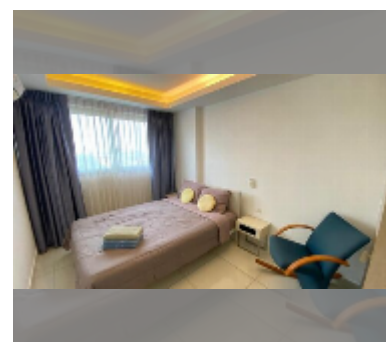

Condo for sale 1 bedroom 43 m² in Laguna Beach Resort, Pattaya

฿ 2,400,000

UNIT PARAMETERS:

UID	FS-243026
quota	foreign quota
type	1 bedroom
size	43m ²
floor	6
view	sea view

PROJECT PARAMETERS:

district	Jomtien
buildings	3
floors	8
built in	2015
maintenance	฿ 18,060/year

Health zone: gym.

Other: reception, clubhouse, kids playgarden, security, minimart, laundry.

[details](#)