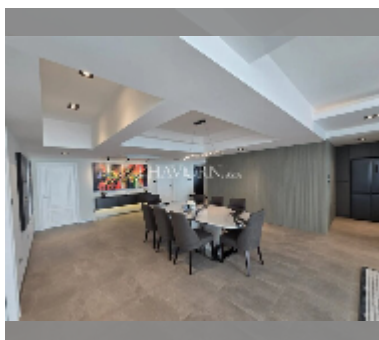

Condo for sale 2 bedroom 202 m² in Grand View Condo, Pattaya

฿ 14,000,000

UNIT PARAMETERS:

UID	FS-243025
quota	foreign quota
type	2 bedroom
size	202m²
floor	11
view	sea view
quality	good
equipment: furniture, air conditioner, television, refrigerator	

PROJECT PARAMETERS:

district	Na Jomtien
buildings	1
floors	15
built in	1995
maintenance	฿ 84,840/year

FACILITIES:

General information: highrise, meters to beach: 20, minutes to beach: 1, beach front, open parking, covered parking.

Swimming pool: swimming pool, pool bar , sunbathing area.

Chill zone: chill zone, garden.

Other: reception, lobby, CCTV, security.