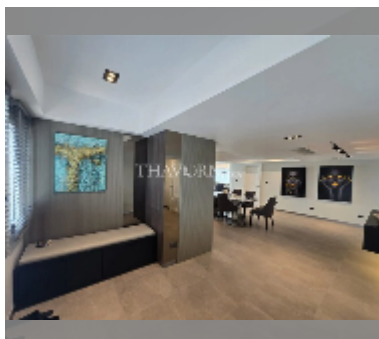

Condo for sale 2 bedroom 202 m² in Grand View Condo, Pattaya

฿ 14,000,000

UNIT PARAMETERS:

UID	FS-243025
quota	foreign quota
type	2 bedroom
size	202m²
floor	11
view	sea view
quality	good
equipment: furniture, air conditioner, television, refrigerator	

PROJECT PARAMETERS:

district	Na Jomtien
buildings	1
floors	15
built in	1995
maintenance	฿ 84,840/year

FACILITIES:

General information: highrise, meters to beach: 20, minutes to beach: 1, beach front, open parking, covered parking.

Swimming pool: swimming pool, pool bar , sunbathing area.

Chill zone: chill zone, garden.

Other: reception, lobby, CCTV, security.