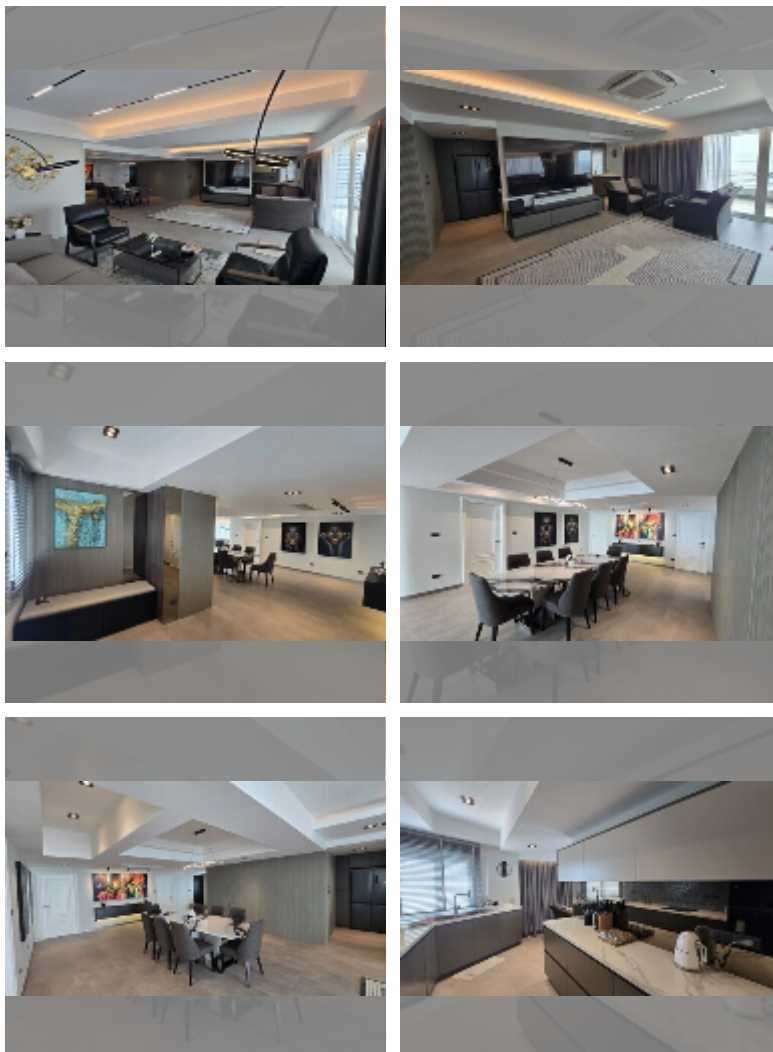

## Condo for sale 2 bedroom 202 m<sup>2</sup> in Grand View Condo, Pattaya

**฿ 14,000,000**

**UNIT PARAMETERS:**

UID	FS-243025
quota	foreign quota
type	2 bedroom
size	202m <sup>2</sup>
floor	11
view	sea view
quality	good
equipment: furniture, air conditioner, television, refrigerator	

**Swimming pool:** swimming pool, pool bar , sunbathing area.

**Chill zone:** chill zone, garden.

**Other:** reception, lobby, CCTV, security.

details