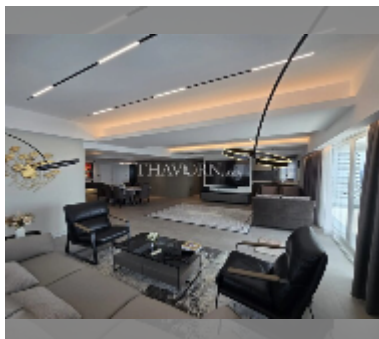

Condo for sale 2 bedroom 202 m² in Grand View Condo, Pattaya

฿ 14,000,000

UNIT PARAMETERS:

UID	FS-243025
quota	foreign quota
type	2 bedroom
size	202m²
floor	11
view	sea view
quality	good
equipment: furniture, air conditioner, television, refrigerator	

PROJECT PARAMETERS:

district	Na Jomtien
buildings	1
floors	15
built in	1995
maintenance	฿ 84,840/year

FACILITIES:

General information: highrise, meters to beach: 20, minutes to beach: 1, beach front, open parking, covered parking.

Swimming pool: swimming pool, pool bar , sunbathing area.

Chill zone: chill zone, garden.

Other: reception, lobby, CCTV, security.