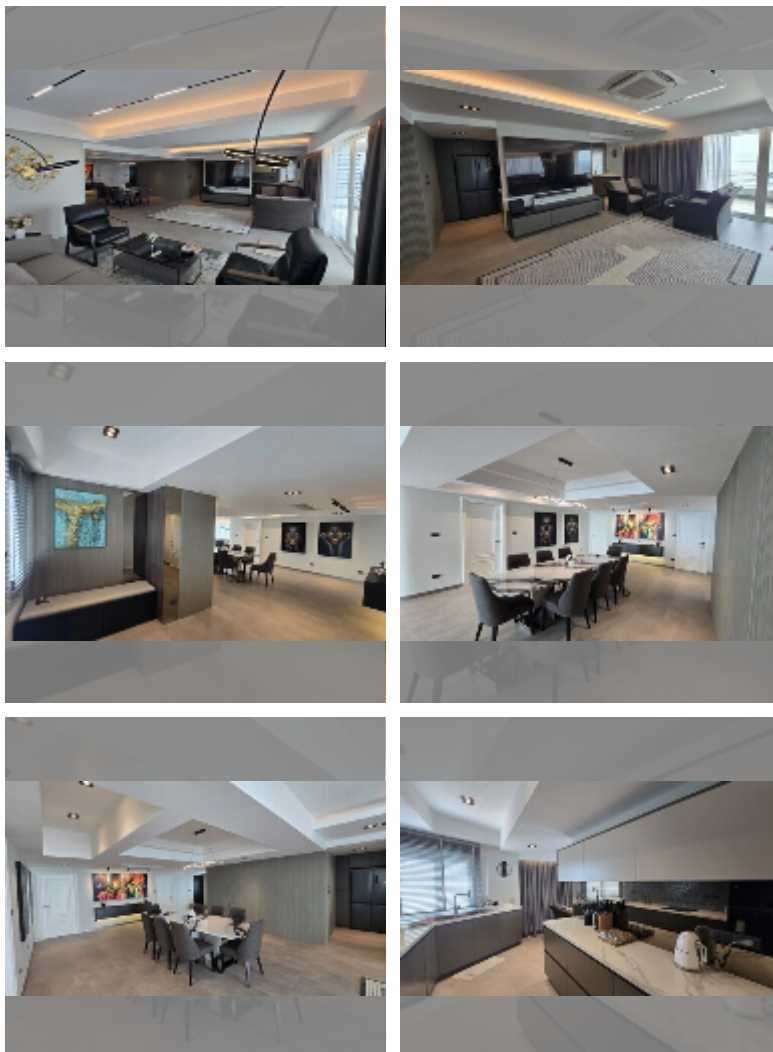

Condo for sale 2 bedroom 202 m² in Grand View Condo, Pattaya

฿ 14,000,000

UNIT PARAMETERS:

UID	FS-243025
quota	foreign quota
type	2 bedroom
size	202m ²
floor	11
view	sea view
quality	good
equipment: furniture, air conditioner, television, refrigerator	

Swimming pool: swimming pool, pool bar , sunbathing area.

Chill zone: chill zone, garden.

Other: reception, lobby, CCTV, security.

details