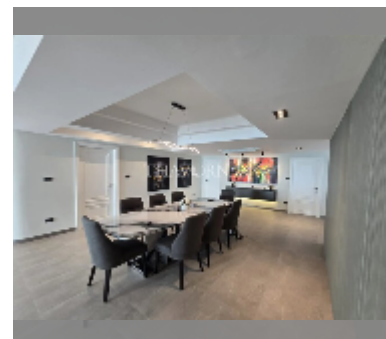

Condo for sale 2 bedroom 202 m² in Grand View Condo, Pattaya

฿ 14,000,000

UNIT PARAMETERS:

UID	FS-243025
quota	foreign quota
type	2 bedroom
size	202m²
floor	11
view	sea view
quality	good
equipment: furniture, air conditioner, television, refrigerator	

PROJECT PARAMETERS:

district	Na Jomtien
buildings	1
floors	15
built in	1995
maintenance	฿ 84,840/year

FACILITIES:

General information: highrise, meters to beach: 20, minutes to beach: 1, beach front, open parking, covered parking.

Swimming pool: swimming pool, pool bar , sunbathing area.

Chill zone: chill zone, garden.

Other: reception, lobby, CCTV, security.