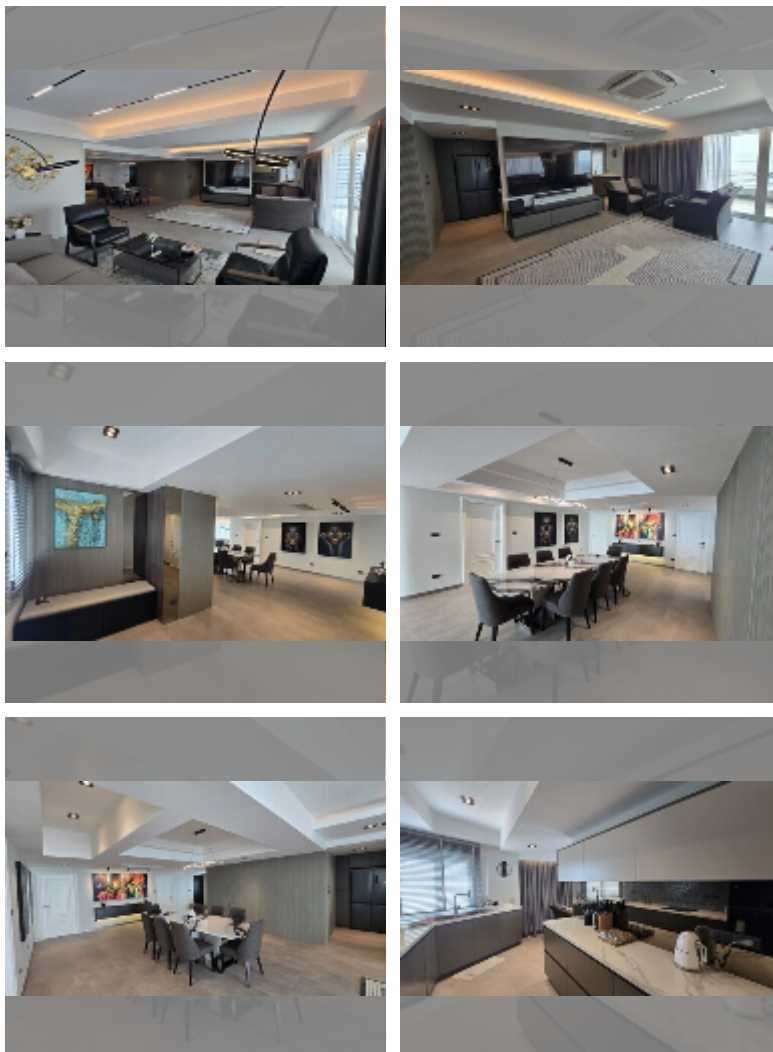

## Condo for sale 2 bedroom 202 m<sup>2</sup> in Grand View Condo, Pattaya

**฿ 14,000,000**

**UNIT PARAMETERS:**

UID	FS-243025
quota	foreign quota
type	2 bedroom
size	202m <sup>2</sup>
floor	11
view	sea view
quality	good
equipment: furniture, air conditioner, television, refrigerator	

**Swimming pool:** swimming pool, pool bar , sunbathing area.

**Chill zone:** chill zone, garden.

**Other:** reception, lobby, CCTV, security.

[details](#)