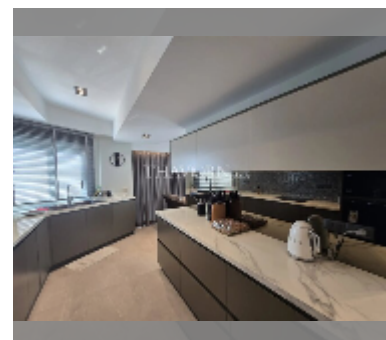

Condo for sale 2 bedroom 202 m² in Grand View Condo, Pattaya

฿ 14,000,000

UNIT PARAMETERS:

UID	FS-243025
quota	foreign quota
type	2 bedroom
size	202m²
floor	11
view	sea view
quality	good
equipment: furniture, air conditioner, television, refrigerator	

PROJECT PARAMETERS:

district	Na Jomtien
buildings	1
floors	15
built in	1995
maintenance	฿ 84,840/year

FACILITIES:

General information: highrise, meters to beach: 20, minutes to beach: 1, beach front, open parking, covered parking.

Swimming pool: swimming pool, pool bar , sunbathing area.

Chill zone: chill zone, garden.

Other: reception, lobby, CCTV, security.