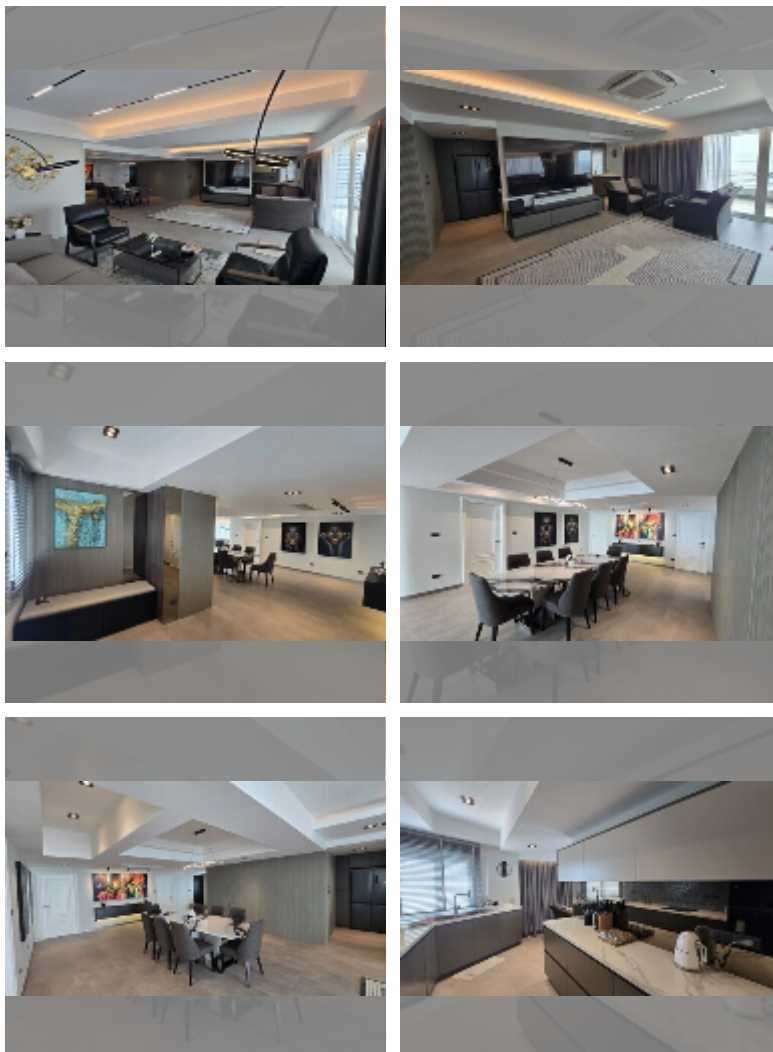

Condo for sale 2 bedroom 202 m² in Grand View Condo, Pattaya

฿ 14,000,000

UNIT PARAMETERS:

UID	FS-243025
quota	foreign quota
type	2 bedroom
size	202m ²
floor	11
view	sea view
quality	good
equipment: furniture, air conditioner, television, refrigerator	

Swimming pool: swimming pool, pool bar , sunbathing area.

Chill zone: chill zone, garden.

Other: reception, lobby, CCTV, security.

[details](#)