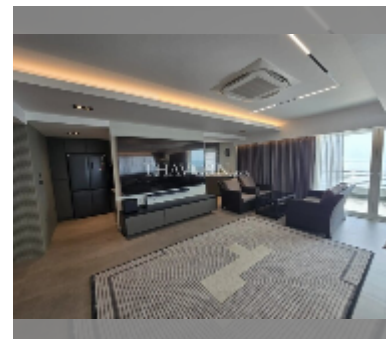

Condo for sale 2 bedroom 202 m² in Grand View Condo, Pattaya

฿ 14,000,000

UNIT PARAMETERS:

UID	FS-243025
quota	foreign quota
type	2 bedroom
size	202m²
floor	11
view	sea view
quality	good
equipment: furniture, air conditioner, television, refrigerator	

PROJECT PARAMETERS:

district	Na Jomtien
buildings	1
floors	15
built in	1995
maintenance	฿ 84,840/year

FACILITIES:

General information: highrise, meters to beach: 20, minutes to beach: 1, beach front, open parking, covered parking.

Swimming pool: swimming pool, pool bar , sunbathing area.

Chill zone: chill zone, garden.

Other: reception, lobby, CCTV, security.