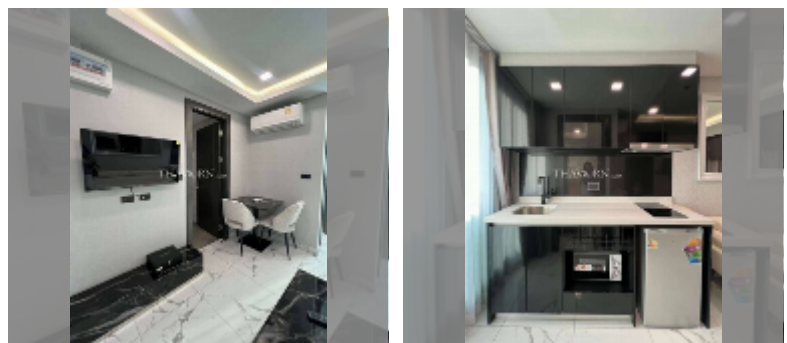

Condo for sale 1 bedroom 30 m² in Arcadia Millennium Tower, Pattaya

฿ 3,290,000

UNIT PARAMETERS:

UID	FS-243024
quota	foreign quota
type	1 bedroom
size	30m ²
floor	15
view	city view

PROJECT PARAMETERS:

district	Central Pattaya
buildings	1
floors	46
built in	2021
maintenance	฿ 14,400/year

FACILITIES:

General information: highrise, open parking.

Swimming pool: swimming pool, rooftop pool.

Chill zone: chill zone, garden, rooftop chillout.

Health zone: gym, sauna, SPA.

Other: lobby, games room, CCTV, security, laundry.