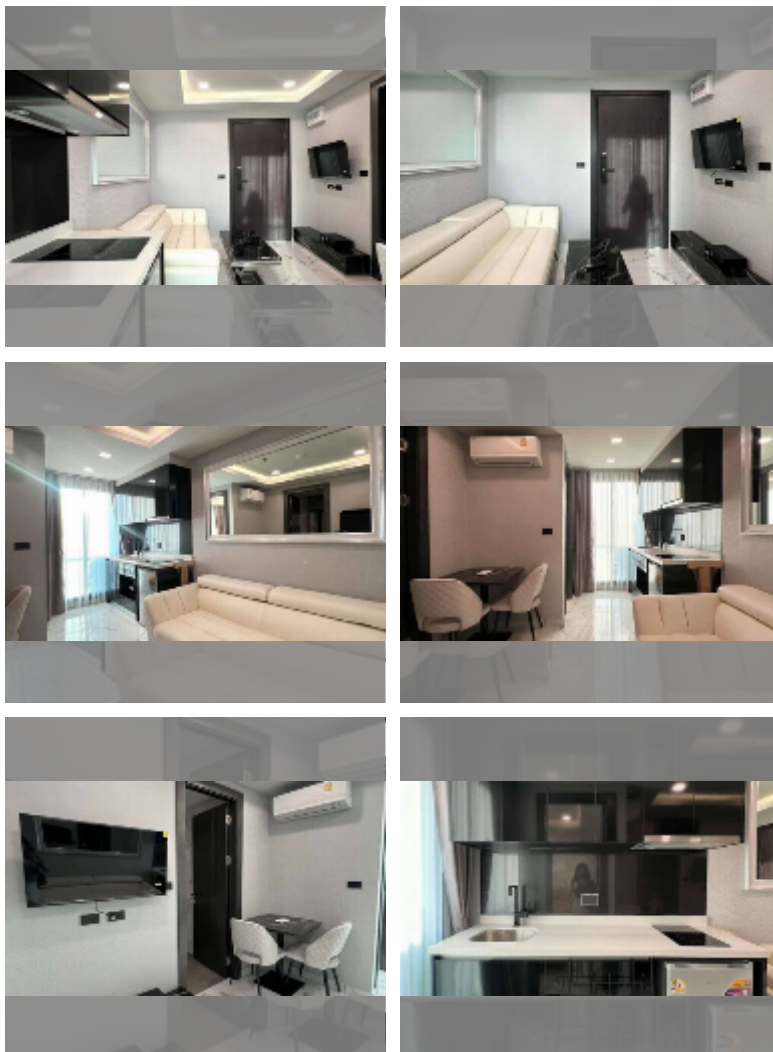

Condo for sale 1 bedroom 30 m² in Arcadia Millennium Tower, Pattaya

฿ 3,290,000

UNIT PARAMETERS:

UID	FS-243024
quota	foreign quota
type	1 bedroom
size	30m²
floor	15
view	city view

PROJECT PARAMETERS:

district	Central Pattaya
buildings	1
floors	46
built in	2021
maintenance	฿ 14,400/year

FACILITIES:

General information: highrise, open parking.

Swimming pool: swimming pool, rooftop pool.

Chill zone: chill zone, garden, rooftop chillout.

Health zone: gym, sauna, SPA.

Other: lobby, games room, CCTV, security, laundry.