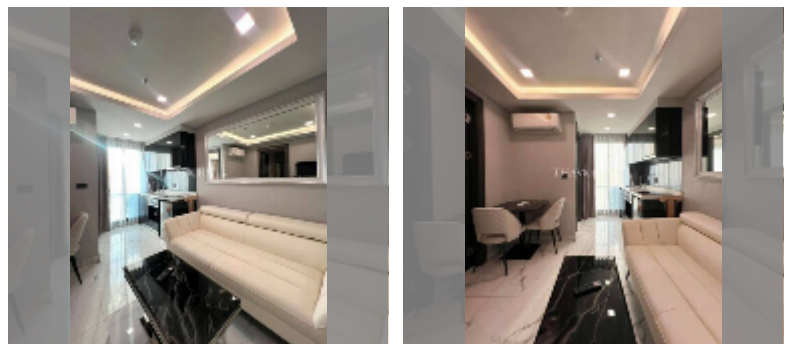

Condo for sale 1 bedroom 30 m² in Arcadia Millennium Tower, Pattaya

฿ 3,290,000

UNIT PARAMETERS:

UID	FS-243024
quota	foreign quota
type	1 bedroom
size	30m ²
floor	15
view	city view

PROJECT PARAMETERS:

district	Central Pattaya
buildings	1
floors	46
built in	2021
maintenance	฿ 14,400/year

FACILITIES:

General information: highrise, open parking.

Swimming pool: swimming pool, rooftop pool.

Chill zone: chill zone, garden, rooftop chillout.

Health zone: gym, sauna, SPA.

Other: lobby, games room, CCTV, security, laundry.