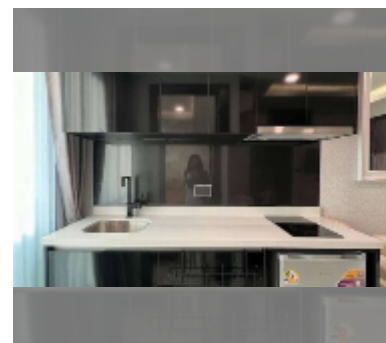

Condo for sale 1 bedroom 30 m² in Arcadia Millennium Tower, Pattaya

฿ 3,190,000

UNIT PARAMETERS:

UID	FS-243023
quota	foreign quota
type	1 bedroom
size	30m²
floor	10
view	city view

PROJECT PARAMETERS:

district	Central Pattaya
buildings	1
floors	46
built in	2021
maintenance	฿ 14,400/year

FACILITIES:

General information: highrise, open parking.

Swimming pool: swimming pool, rooftop pool.

Chill zone: chill zone, garden, rooftop chillout.

Health zone: gym, sauna, SPA.

Other: lobby, games room, CCTV, security, laundry.