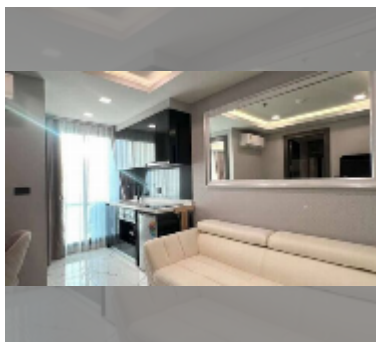

Condo for sale 1 bedroom 30 m² in Arcadia Millennium Tower, Pattaya

฿ 3,190,000

UNIT PARAMETERS:

UID	FS-243023
quota	foreign quota
type	1 bedroom
size	30m ²
floor	10
view	city view

PROJECT PARAMETERS:

district	Central Pattaya
buildings	1
floors	46
built in	2021
maintenance	฿ 14,400/year

FACILITIES:

General information: highrise, open parking.

Swimming pool: swimming pool, rooftop pool.

Chill zone: chill zone, garden, rooftop chillout.

Health zone: gym, sauna, SPA.

Other: lobby, games room, CCTV, security, laundry.