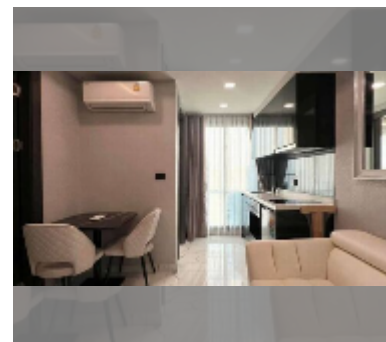

Condo for sale 1 bedroom 30 m² in Arcadia Millennium Tower, Pattaya

฿ 3,190,000

UNIT PARAMETERS:

UID	FS-243023
quota	foreign quota
type	1 bedroom
size	30m ²
floor	10
view	city view

PROJECT PARAMETERS:

district	Central Pattaya
buildings	1
floors	46
built in	2021
maintenance	฿ 14,400/year

FACILITIES:

General information: highrise, open parking.

Swimming pool: swimming pool, rooftop pool.

Chill zone: chill zone, garden, rooftop chillout.

Health zone: gym, sauna, SPA.

Other: lobby, games room, CCTV, security, laundry.