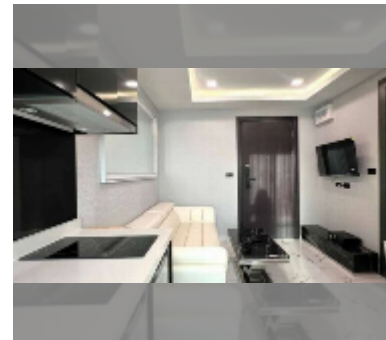

Condo for sale 1 bedroom 30 m² in Arcadia Millennium Tower, Pattaya

฿ 3,190,000

UNIT PARAMETERS:

UID	FS-243023
quota	foreign quota
type	1 bedroom
size	30m²
floor	10
view	city view

PROJECT PARAMETERS:

district	Central Pattaya
buildings	1
floors	46
built in	2021
maintenance	฿ 14,400/year

FACILITIES:

General information: highrise, open parking.

Swimming pool: swimming pool, rooftop pool.

Chill zone: chill zone, garden, rooftop chillout.

Health zone: gym, sauna, SPA.

Other: lobby, games room, CCTV, security, laundry.