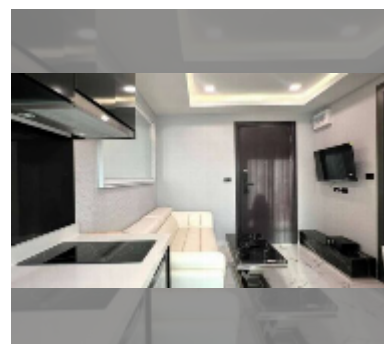

Condo for sale 1 bedroom 30 m² in Arcadia Millennium Tower, Pattaya

฿ 3,190,000

UNIT PARAMETERS:

UID	FS-243022
quota	foreign quota
type	1 bedroom
size	30m ²
floor	9
view	city view
quality	good

PROJECT PARAMETERS:

district	Central Pattaya
buildings	1
floors	46
built in	2021
maintenance	฿ 14,400/year

FACILITIES:

General information: highrise, open parking.

Swimming pool: swimming pool, rooftop pool.

Chill zone: chill zone, garden, rooftop chillout.

Health zone: gym, sauna, SPA.

Other: lobby, games room, CCTV, security, laundry.

[details](#)