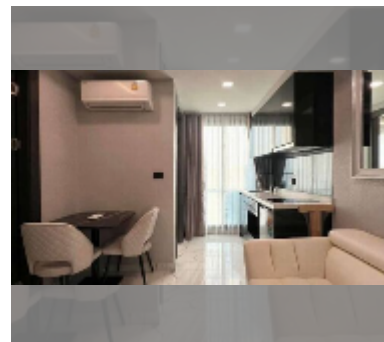

Condo for sale 1 bedroom 30 m² in Arcadia Millennium Tower, Pattaya

฿ 3,190,000

UNIT PARAMETERS:

UID	FS-243022
quota	foreign quota
type	1 bedroom
size	30m ²
floor	9
view	city view
quality	good

PROJECT PARAMETERS:

Health zone: gym, sauna, SPA.

Other: lobby, games room, CCTV, security, laundry.

[details](#)