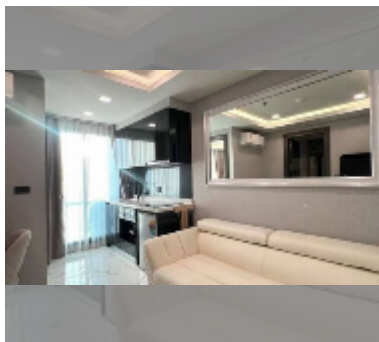

Condo for sale 1 bedroom 30 m² in Arcadia Millennium Tower, Pattaya

฿ 3,190,000

UNIT PARAMETERS:

UID	FS-243022
quota	foreign quota
type	1 bedroom
size	30m ²
floor	9
view	city view
quality	good

PROJECT PARAMETERS:

district	Central Pattaya
buildings	1
floors	46
built in	2021
maintenance	฿ 14,400/year

FACILITIES:

General information: highrise, open parking.

Swimming pool: swimming pool, rooftop pool.

Chill zone: chill zone, garden, rooftop chillout.

Health zone: gym, sauna, SPA.

Other: lobby, games room, CCTV, security, laundry.

[details](#)