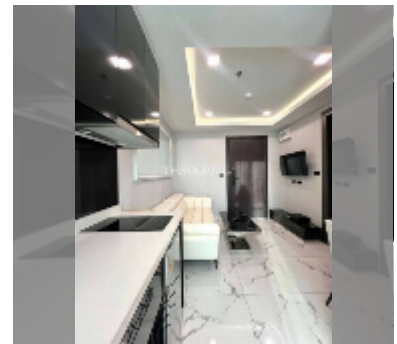

Condo for sale 1 bedroom 30 m² in Arcadia Millennium Tower, Pattaya

฿ 3,190,000

UNIT PARAMETERS:

UID	FS-243022
quota	foreign quota
type	1 bedroom
size	30m²
floor	9
view	city view
quality	good

PROJECT PARAMETERS:

district	Central Pattaya
buildings	1
floors	46
built in	2021
maintenance	฿ 14,400/year

FACILITIES:

General information: highrise, open parking.

Swimming pool: swimming pool, rooftop pool.

Chill zone: chill zone, garden, rooftop chillout.

Health zone: gym, sauna, SPA.

Other: lobby, games room, CCTV, security, laundry.