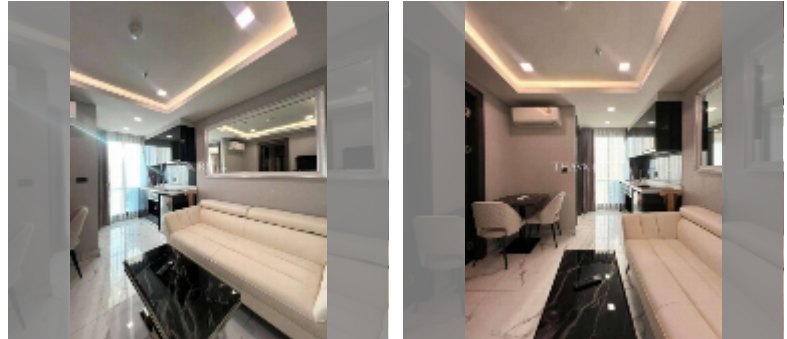

Condo for sale 1 bedroom 30 m² in Arcadia Millennium Tower, Pattaya

฿ 3,190,000

UNIT PARAMETERS:

UID	FS-243022
quota	foreign quota
type	1 bedroom
size	30m ²
floor	9
view	city view
quality	good

PROJECT PARAMETERS:

district	Central Pattaya
buildings	1
floors	46
built in	2021
maintenance	฿ 14,400/year

FACILITIES:

General information: highrise, open parking.

Swimming pool: swimming pool, rooftop pool.

Chill zone: chill zone, garden, rooftop chillout.

Health zone: gym, sauna, SPA.

Other: lobby, games room, CCTV, security, laundry.

[details](#)