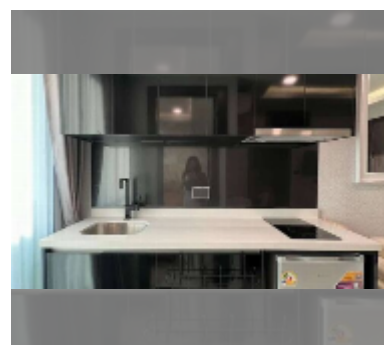

Condo for sale 1 bedroom 30 m² in Arcadia Millennium Tower, Pattaya

฿ 3,190,000

UNIT PARAMETERS:

UID	FS-243022
quota	foreign quota
type	1 bedroom
size	30m²
floor	9
view	city view
quality	good

PROJECT PARAMETERS:

district	Central Pattaya
buildings	1
floors	46
built in	2021
maintenance	฿ 14,400/year

FACILITIES:

General information: highrise, open parking.

Swimming pool: swimming pool, rooftop pool.

Chill zone: chill zone, garden, rooftop chillout.

Health zone: gym, sauna, SPA.

Other: lobby, games room, CCTV, security, laundry.