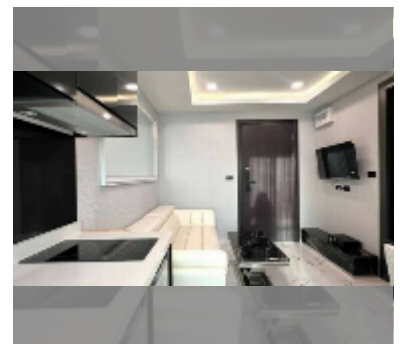

Condo for sale 1 bedroom 30 m² in Arcadia Millennium Tower, Pattaya

฿ 3,190,000

UNIT PARAMETERS:

UID	FS-243022
quota	foreign quota
type	1 bedroom
size	30m ²
floor	9
view	city view
quality	good

PROJECT PARAMETERS:

district	Central Pattaya
buildings	1
floors	46
built in	2021
maintenance	฿ 14,400/year

FACILITIES:

General information: highrise, open parking.

Swimming pool: swimming pool, rooftop pool.

Chill zone: chill zone, garden, rooftop chillout.

Health zone: gym, sauna, SPA.

Other: lobby, games room, CCTV, security, laundry.

[details](#)