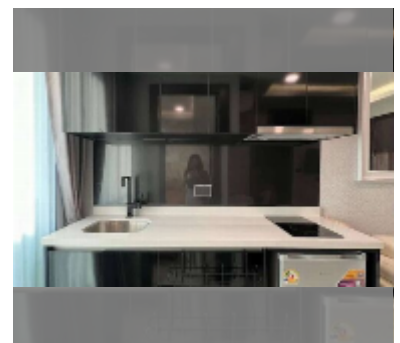

Condo for sale 1 bedroom 30 m² in Arcadia Millennium Tower, Pattaya

฿ 3,190,000

UNIT PARAMETERS:

UID	FS-243022
quota	foreign quota
type	1 bedroom
size	30m²
floor	9
view	city view
quality	good

PROJECT PARAMETERS:

district	Central Pattaya
buildings	1
floors	46
built in	2021
maintenance	฿ 14,400/year

FACILITIES:

General information: highrise, open parking.

Swimming pool: swimming pool, rooftop pool.

Chill zone: chill zone, garden, rooftop chillout.

Health zone: gym, sauna, SPA.

Other: lobby, games room, CCTV, security, laundry.