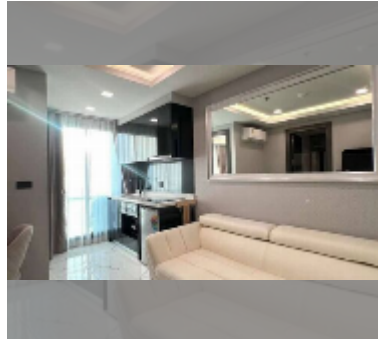

Condo for sale 1 bedroom 30 m² in Arcadia Millennium Tower, Pattaya

฿ 3,190,000

UNIT PARAMETERS:

UID	FS-243022
quota	foreign quota
type	1 bedroom
size	30m ²
floor	9
view	city view
quality	good

PROJECT PARAMETERS:

district	Central Pattaya
buildings	1
floors	46
built in	2021
maintenance	฿ 14,400/year

FACILITIES:

General information: highrise, open parking.

Swimming pool: swimming pool, rooftop pool.

Chill zone: chill zone, garden, rooftop chillout.

Health zone: gym, sauna, SPA.

Other: lobby, games room, CCTV, security, laundry.

[details](#)