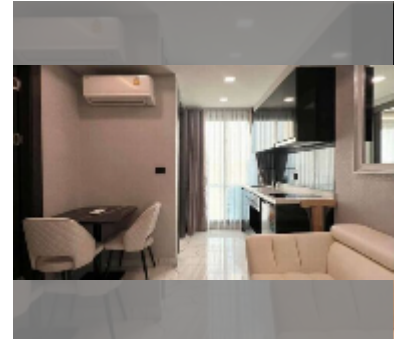

Condo for sale 1 bedroom 30 m² in Arcadia Millennium Tower, Pattaya

฿ 3,190,000

UNIT PARAMETERS:

UID	FS-243022
quota	foreign quota
type	1 bedroom
size	30m ²
floor	9
view	city view
quality	good

PROJECT PARAMETERS:

district	Central Pattaya
buildings	1
floors	46
built in	2021
maintenance	฿ 14,400/year

FACILITIES:

General information: highrise, open parking.

Swimming pool: swimming pool, rooftop pool.

Chill zone: chill zone, garden, rooftop chillout.

Health zone: gym, sauna, SPA.

Other: lobby, games room, CCTV, security, laundry.

[details](#)