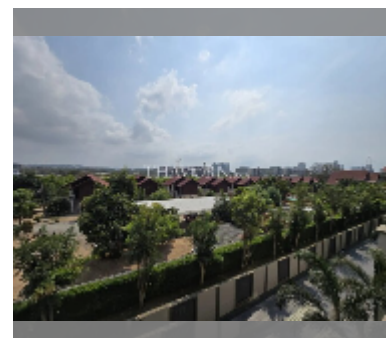

Condo for sale 2 bedroom 65 m² in Dusit Grand Park, Pattaya

฿ 5,750,000

UNIT PARAMETERS:

UID	FS-243019
quota	foreign quota
type	2 bedroom
size	65m ²
floor	3
view	city view

PROJECT PARAMETERS:

district	Jomtien
buildings	6
floors	8
built in	2015
maintenance	฿ 27,300/year

FACILITIES:

General information: resort, meters to beach: 500, minutes to beach: 10, underground parking, open parking.
Swimming pool: swimming pool, kids pool, water slides, waterfall, jacuzzi.
Chill zone: chill zone, garden.
Health zone: gym, sauna.
Other: lobby, clubhouse, CCTV, security, room service.