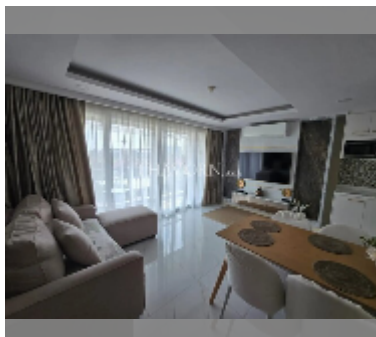

Condo for sale 2 bedroom 65 m² in Dusit Grand Park, Pattaya

฿ 5,750,000

UNIT PARAMETERS:

UID	FS-243019
quota	foreign quota
type	2 bedroom
size	65m ²
floor	3
view	city view

PROJECT PARAMETERS:

district	Jomtien
buildings	6
floors	8
built in	2015
maintenance	฿ 27,300/year

FACILITIES:

General information: resort, meters to beach: 500, minutes to beach: 10, underground parking, open parking.
Swimming pool: swimming pool, kids pool, water slides, waterfall, jacuzzi.
Chill zone: chill zone, garden.
Health zone: gym, sauna.
Other: lobby, clubhouse, CCTV, security, room service.