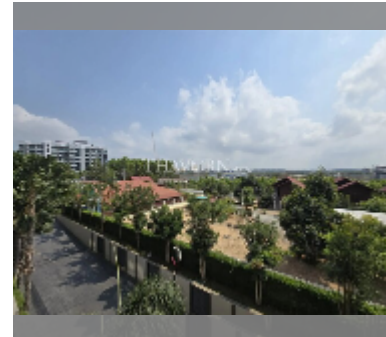

Condo for sale 2 bedroom 65 m² in Dusit Grand Park, Pattaya

฿ 5,750,000

UNIT PARAMETERS:

UID	FS-243019
quota	foreign quota
type	2 bedroom
size	65m ²
floor	3
view	city view

PROJECT PARAMETERS:

district	Jomtien
buildings	6
floors	8
built in	2015
maintenance	฿ 27,300/year

FACILITIES:

General information: resort, meters to beach: 500, minutes to beach: 10, underground parking, open parking.
Swimming pool: swimming pool, kids pool, water slides, waterfall, jacuzzi.
Chill zone: chill zone, garden.
Health zone: gym, sauna.
Other: lobby, clubhouse, CCTV, security, room service.