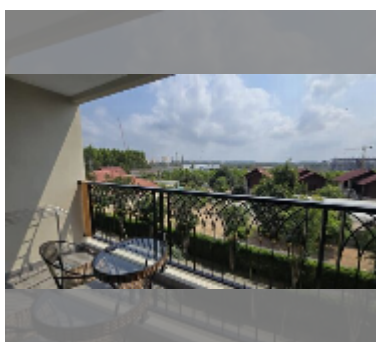

Condo for sale 2 bedroom 65 m² in Dusit Grand Park, Pattaya

฿ 5,750,000

UNIT PARAMETERS:

UID	FS-243019
quota	foreign quota
type	2 bedroom
size	65m ²
floor	3
view	city view

PROJECT PARAMETERS:

district	Jomtien
buildings	6
floors	8
built in	2015
maintenance	฿ 27,300/year

FACILITIES:

General information: resort, meters to beach: 500, minutes to beach: 10, underground parking, open parking.

Swimming pool: swimming pool, kids pool, water slides, waterfall, jacuzzi.

Chill zone: chill zone, garden.

Health zone: gym, sauna.

Other: lobby, clubhouse, CCTV, security, room service.

[details](#)