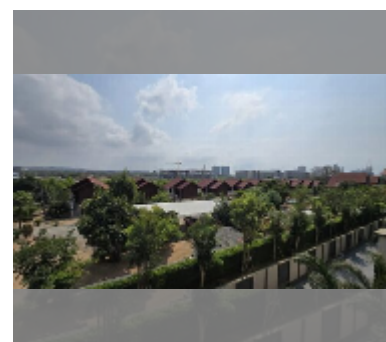

Condo for sale 2 bedroom 65 m² in Dusit Grand Park, Pattaya

฿ 5,750,000

UNIT PARAMETERS:

UID	FS-243019
quota	foreign quota
type	2 bedroom
size	65m ²
floor	3
view	city view

PROJECT PARAMETERS:

district	Jomtien
buildings	6
floors	8
built in	2015
maintenance	฿ 27,300/year

FACILITIES:

General information: resort, meters to beach: 500, minutes to beach: 10, underground parking, open parking.
Swimming pool: swimming pool, kids pool, water slides, waterfall, jacuzzi.
Chill zone: chill zone, garden.
Health zone: gym, sauna.
Other: lobby, clubhouse, CCTV, security, room service.