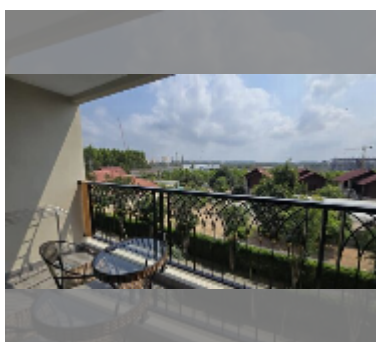

## Condo for sale 2 bedroom 65 m<sup>2</sup> in Dusit Grand Park, Pattaya

**฿ 5,750,000**

**UNIT PARAMETERS:**

UID	FS-243019
quota	foreign quota
type	2 bedroom
size	65m <sup>2</sup>
floor	3
view	city view

**PROJECT PARAMETERS:**

district	Jomtien
buildings	6
floors	8
built in	2015
maintenance	฿ 27,300/year

**FACILITIES:**

**General information:** resort, meters to beach: 500, minutes to beach: 10, underground parking, open parking.

**Swimming pool:** swimming pool, kids pool, water slides, waterfall, jacuzzi.

**Chill zone:** chill zone, garden.

**Health zone:** gym, sauna.

**Other:** lobby, clubhouse, CCTV, security, room service.

[details](#)