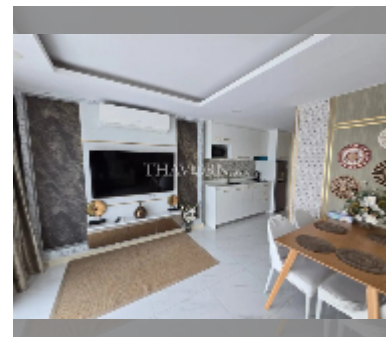

Condo for sale 2 bedroom 65 m² in Dusit Grand Park, Pattaya

฿ 5,750,000

UNIT PARAMETERS:

UID	FS-243019
quota	foreign quota
type	2 bedroom
size	65m²
floor	3
view	city view

PROJECT PARAMETERS:

district	Jomtien
buildings	6
floors	8
built in	2015
maintenance	฿ 27,300/year

FACILITIES:

General information: resort, meters to beach: 500, minutes to beach: 10, underground parking, open parking.
Swimming pool: swimming pool, kids pool, water slides, waterfall, jacuzzi.
Chill zone: chill zone, garden.
Health zone: gym, sauna.
Other: lobby, clubhouse, CCTV, security, room service.