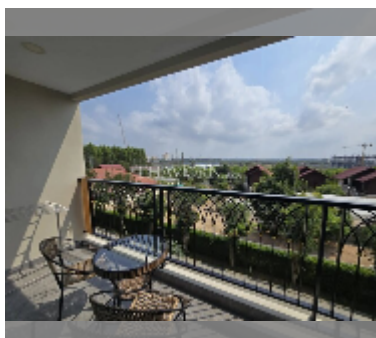

Condo for sale 2 bedroom 65 m² in Dusit Grand Park, Pattaya

฿ 5,750,000

UNIT PARAMETERS:

UID	FS-243019
quota	foreign quota
type	2 bedroom
size	65m ²
floor	3
view	city view

PROJECT PARAMETERS:

district	Jomtien
buildings	6
floors	8
built in	2015
maintenance	฿ 27,300/year

FACILITIES:

General information: resort, meters to beach: 500, minutes to beach: 10, underground parking, open parking.
Swimming pool: swimming pool, kids pool, water slides, waterfall, jacuzzi.
Chill zone: chill zone, garden.
Health zone: gym, sauna.
Other: lobby, clubhouse, CCTV, security, room service.