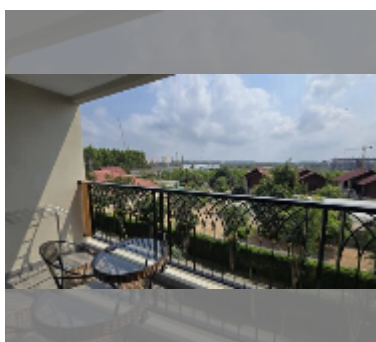

Condo for sale 2 bedroom 65 m² in Dusit Grand Park, Pattaya

฿ 5,750,000

UNIT PARAMETERS:

UID	FS-243019
quota	foreign quota
type	2 bedroom
size	65m ²
floor	3
view	city view

PROJECT PARAMETERS:

district	Jomtien
buildings	6
floors	8
built in	2015
maintenance	฿ 27,300/year

FACILITIES:

General information: resort, meters to beach: 500, minutes to beach: 10, underground parking, open parking.
Swimming pool: swimming pool, kids pool, water slides, waterfall, jacuzzi.
Chill zone: chill zone, garden.
Health zone: gym, sauna.
Other: lobby, clubhouse, CCTV, security, room service.