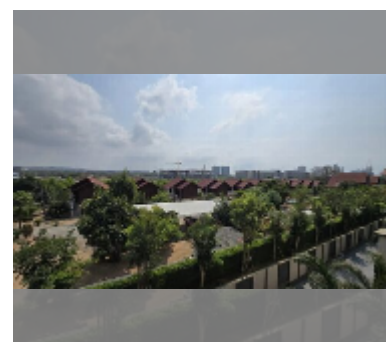

Condo for sale 2 bedroom 65 m² in Dusit Grand Park, Pattaya

฿ 5,750,000

UNIT PARAMETERS:

UID	FS-243019
quota	foreign quota
type	2 bedroom
size	65m²
floor	3
view	city view

PROJECT PARAMETERS:

district	Jomtien
buildings	6
floors	8
built in	2015
maintenance	฿ 27,300/year

FACILITIES:

General information: resort, meters to beach: 500, minutes to beach: 10, underground parking, open parking.

Swimming pool: swimming pool, kids pool, water slides, waterfall, jacuzzi.

Chill zone: chill zone, garden.

Health zone: gym, sauna.

Other: lobby, clubhouse, CCTV, security, room service.