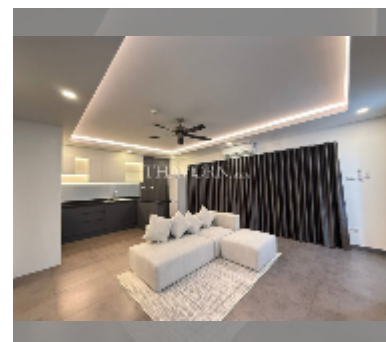

Condo for sale 1 bedroom 65 m² in Tudor Court, Pattaya

฿ 3,850,000

UNIT PARAMETERS:

UID	FS-243018
quota	thai quota
type	1 bedroom
size	65m²
floor	2
view	city view
quality	excellent
equipment: furniture, household appliances, smart home system, air conditioner, internet, television, washing-machine, refrigerator	
online viewing	yes

PROJECT PARAMETERS:

district	Pratumnak
buildings	1
floors	7
built in	2013
maintenance	฿ 31,200/year

FACILITIES:

General information: boutique, covered parking.

Swimming pool: swimming pool.

Other: CCTV, security.