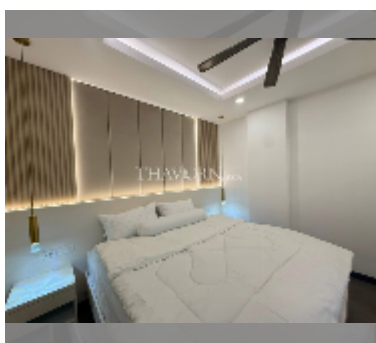

Condo for sale 1 bedroom 65 m² in Tudor Court, Pattaya

฿ 3,850,000

UNIT PARAMETERS:

UID	FS-243018
quota	thai quota
type	1 bedroom
size	65m²
floor	2
view	city view
quality	excellent
equipment: furniture, household appliances, smart home system, air conditioner, internet, television, washing-machine, refrigerator	
online viewing	yes

PROJECT PARAMETERS:

district	Pratumnak
buildings	1
floors	7
built in	2013
maintenance	฿ 31,200/year

FACILITIES:

General information: boutique, covered parking.

Swimming pool: swimming pool.

Other: CCTV, security.