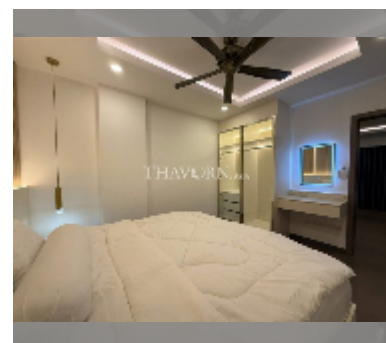

Condo for sale 1 bedroom 65 m² in Tudor Court, Pattaya

฿ 3,850,000

UNIT PARAMETERS:

UID	FS-243018
quota	thai quota
type	1 bedroom
size	65m²
floor	2
view	city view
quality	excellent
equipment: furniture, household appliances, smart home system, air conditioner, internet, television, washing-machine, refrigerator	
online viewing	yes

PROJECT PARAMETERS:

district	Pratumnak
buildings	1
floors	7
built in	2013
maintenance	฿ 31,200/year

FACILITIES:

General information: boutique, covered parking.

Swimming pool: swimming pool.

Other: CCTV, security.