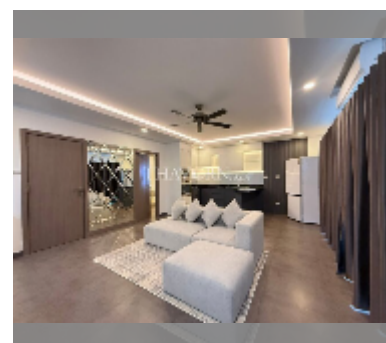

Condo for sale 1 bedroom 65 m² in Tudor Court, Pattaya

฿ 3,850,000

UNIT PARAMETERS:

UID	FS-243018
quota	thai quota
type	1 bedroom
size	65m²
floor	2
view	city view
quality	excellent
equipment: furniture, household appliances, smart home system, air conditioner, internet, television, washing-machine, refrigerator	
online viewing	yes

PROJECT PARAMETERS:

district	Pratumnak
buildings	1
floors	7
built in	2013
maintenance	฿ 31,200/year

FACILITIES:

General information: boutique, covered parking.

Swimming pool: swimming pool.

Other: CCTV, security.