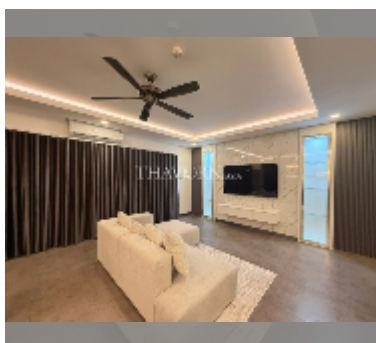

Condo for sale 1 bedroom 65 m² in Tudor Court, Pattaya

฿ 3,850,000

UNIT PARAMETERS:

UID	FS-243018
quota	thai quota
type	1 bedroom
size	65m²
floor	2
view	city view
quality	excellent
equipment: furniture, household appliances, smart home system, air conditioner, internet, television, washing-machine, refrigerator	
online viewing	yes

PROJECT PARAMETERS:

district	Pratumnak
buildings	1
floors	7
built in	2013
maintenance	฿ 31,200/year

FACILITIES:

General information: boutique, covered parking.

Swimming pool: swimming pool.

Other: CCTV, security.