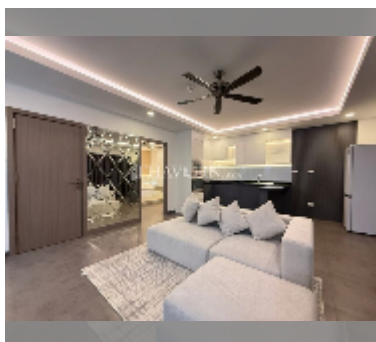

Condo for sale 1 bedroom 65 m² in Tudor Court, Pattaya

฿ 3,850,000

UNIT PARAMETERS:

UID	FS-243018
quota	thai quota
type	1 bedroom
size	65m²
floor	2
view	city view
quality	excellent
equipment: furniture, household appliances, smart home system, air conditioner, internet, television, washing-machine, refrigerator	
online viewing	yes

PROJECT PARAMETERS:

district	Pratumnak
buildings	1
floors	7
built in	2013
maintenance	฿ 31,200/year

FACILITIES:

General information: boutique, covered parking.

Swimming pool: swimming pool.

Other: CCTV, security.