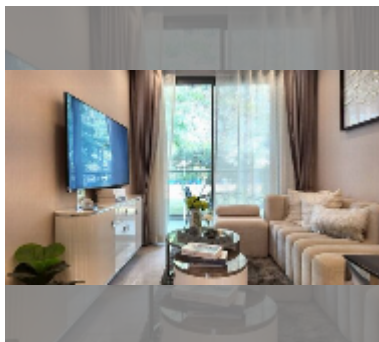

Condo for sale 1 bedroom 38.6 m² in Copacabana Coral Reef, Pattaya

฿ 6,510,000

UNIT PARAMETERS:

UID	FS-243016
quota	foreign quota
type	1 bedroom
size	38.6m²
floor	31
view	sea view

PROJECT PARAMETERS:

district	Jomtien
buildings	1
floors	56
start of construction	2024
built in	2028

FACILITIES:

General information: highrise, meters to beach: 500, minutes to beach: 5, multy-level parking.

Swimming pool: swimming pool, kids pool, rooftop pool, infinity view.

Chill zone: chill zone.

Health zone: gym, sauna.

Other: reception, lobby, CCTV, security.