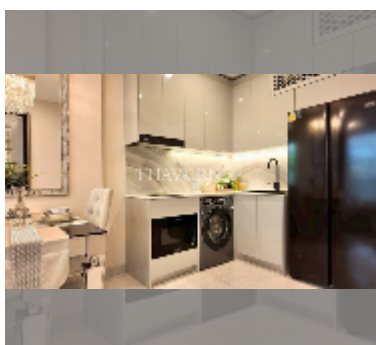

Condo for sale 1 bedroom 38.6 m² in Copacabana Coral Reef, Pattaya

฿ 6,510,000

UNIT PARAMETERS:

UID	FS-243016
quota	foreign quota
type	1 bedroom
size	38.6m²
floor	31
view	sea view

PROJECT PARAMETERS:

district	Jomtien
buildings	1
floors	56
start of construction	2024
built in	2028

FACILITIES:

General information: highrise, meters to beach: 500, minutes to beach: 5, multy-level parking.

Swimming pool: swimming pool, kids pool, rooftop pool, infinity view.

Chill zone: chill zone.

Health zone: gym, sauna.

Other: reception, lobby, CCTV, security.