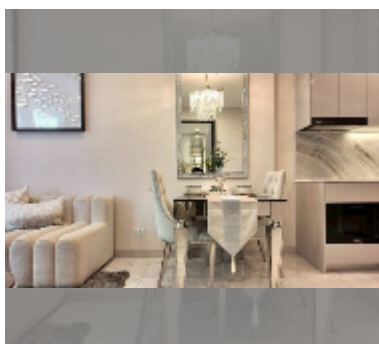

Condo for sale 1 bedroom 38.6 m² in Copacabana Coral Reef, Pattaya

฿ 6,510,000

UNIT PARAMETERS:

UID	FS-243016
quota	foreign quota
type	1 bedroom
size	38.6m²
floor	31
view	sea view

PROJECT PARAMETERS:

district	Jomtien
buildings	1
floors	56
start of construction	2024
built in	2028

FACILITIES:

General information: highrise, meters to beach: 500, minutes to beach: 5, multy-level parking.

Swimming pool: swimming pool, kids pool, rooftop pool, infinity view.

Chill zone: chill zone.

Health zone: gym, sauna.

Other: reception, lobby, CCTV, security.