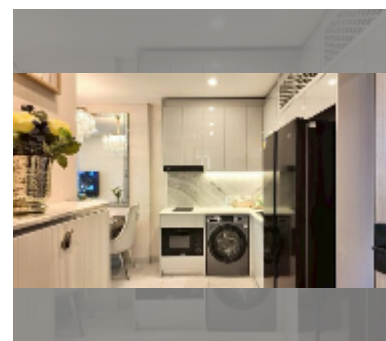

Condo for sale 1 bedroom 38.6 m² in Copacabana Coral Reef, Pattaya

฿ 6,510,000

UNIT PARAMETERS:

UID	FS-243016
quota	foreign quota
type	1 bedroom
size	38.6m²
floor	31
view	sea view

PROJECT PARAMETERS:

district	Jomtien
buildings	1
floors	56
start of construction	2024
built in	2028

FACILITIES:

General information: highrise, meters to beach: 500, minutes to beach: 5, multy-level parking.

Swimming pool: swimming pool, kids pool, rooftop pool, infinity view.

Chill zone: chill zone.

Health zone: gym, sauna.

Other: reception, lobby, CCTV, security.