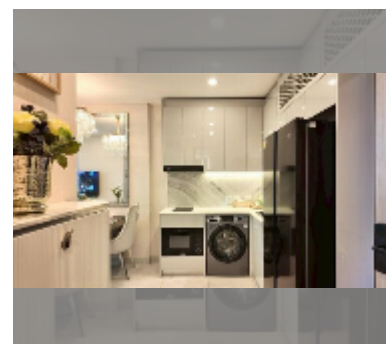

Condo for sale 1 bedroom 38.6 m² in Copacabana Coral Reef, Pattaya

฿ 6,510,000

UNIT PARAMETERS:

UID	FS-243016
quota	foreign quota
type	1 bedroom
size	38.6m²
floor	31
view	sea view

PROJECT PARAMETERS:

district	Jomtien
buildings	1
floors	56
start of construction	2024
built in	2028

FACILITIES:

General information: highrise, meters to beach: 500, minutes to beach: 5, multy-level parking.

Swimming pool: swimming pool, kids pool, rooftop pool, infinity view.

Chill zone: chill zone.

Health zone: gym, sauna.

Other: reception, lobby, CCTV, security.