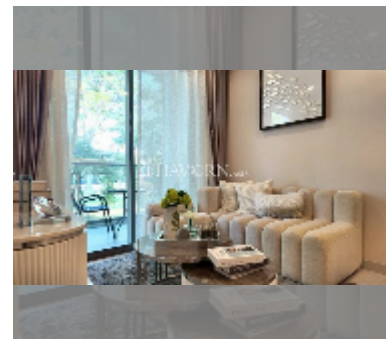

Condo for sale 1 bedroom 38.6 m² in Copacabana Coral Reef, Pattaya

฿ 6,510,000

UNIT PARAMETERS:

UID	FS-243016
quota	foreign quota
type	1 bedroom
size	38.6m²
floor	31
view	sea view

PROJECT PARAMETERS:

district	Jomtien
buildings	1
floors	56
start of construction	2024
built in	2028

FACILITIES:

General information: highrise, meters to beach: 500, minutes to beach: 5, multy-level parking.

Swimming pool: swimming pool, kids pool, rooftop pool, infinity view.

Chill zone: chill zone.

Health zone: gym, sauna.

Other: reception, lobby, CCTV, security.