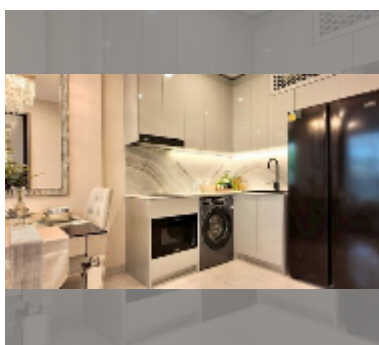

Condo for sale 1 bedroom 38.6 m² in Copacabana Coral Reef, Pattaya

฿ 6,510,000

UNIT PARAMETERS:

UID	FS-243016
quota	foreign quota
type	1 bedroom
size	38.6m²
floor	31
view	sea view

PROJECT PARAMETERS:

district	Jomtien
buildings	1
floors	56
start of construction	2024
built in	2028

FACILITIES:

General information: highrise, meters to beach: 500, minutes to beach: 5, multy-level parking.

Swimming pool: swimming pool, kids pool, rooftop pool, infinity view.

Chill zone: chill zone.

Health zone: gym, sauna.

Other: reception, lobby, CCTV, security.