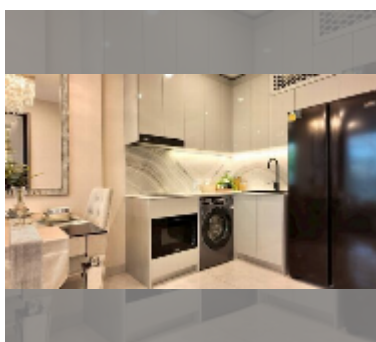

Condo for sale 1 bedroom 38.6 m² in Copacabana Coral Reef, Pattaya

฿ 6,510,000

UNIT PARAMETERS:

UID	FS-243016
quota	foreign quota
type	1 bedroom
size	38.6m²
floor	31
view	sea view

PROJECT PARAMETERS:

district	Jomtien
buildings	1
floors	56
start of construction	2024
built in	2028

FACILITIES:

General information: highrise, meters to beach: 500, minutes to beach: 5, multy-level parking.

Swimming pool: swimming pool, kids pool, rooftop pool, infinity view.

Chill zone: chill zone.

Health zone: gym, sauna.

Other: reception, lobby, CCTV, security.