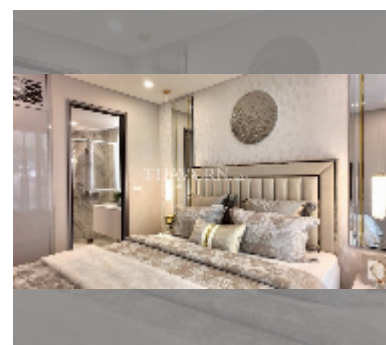

Condo for sale 1 bedroom 38.6 m² in Copacabana Coral Reef, Pattaya

฿ 6,510,000

UNIT PARAMETERS:

UID	FS-243016
quota	foreign quota
type	1 bedroom
size	38.6m²
floor	31
view	sea view

PROJECT PARAMETERS:

district	Jomtien
buildings	1
floors	56
start of construction	2024
built in	2028

FACILITIES:

General information: highrise, meters to beach: 500, minutes to beach: 5, multy-level parking.

Swimming pool: swimming pool, kids pool, rooftop pool, infinity view.

Chill zone: chill zone.

Health zone: gym, sauna.

Other: reception, lobby, CCTV, security.