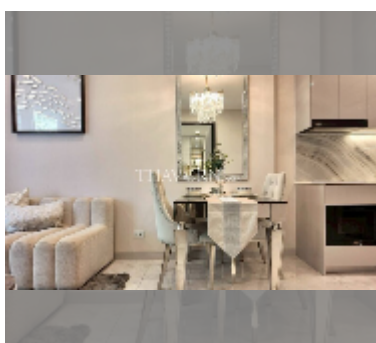

Condo for sale 1 bedroom 38.6 m² in Copacabana Coral Reef, Pattaya

฿ 6,510,000

UNIT PARAMETERS:

UID	FS-243016
quota	foreign quota
type	1 bedroom
size	38.6m²
floor	31
view	sea view

PROJECT PARAMETERS:

district	Jomtien
buildings	1
floors	56
start of construction	2024
built in	2028

FACILITIES:

General information: highrise, meters to beach: 500, minutes to beach: 5, multy-level parking.

Swimming pool: swimming pool, kids pool, rooftop pool, infinity view.

Chill zone: chill zone.

Health zone: gym, sauna.

Other: reception, lobby, CCTV, security.