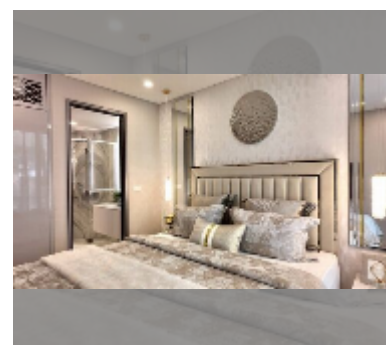

Condo for sale 1 bedroom 38.6 m² in Copacabana Coral Reef, Pattaya

฿ 6,510,000

UNIT PARAMETERS:

UID	FS-243016
quota	foreign quota
type	1 bedroom
size	38.6m²
floor	31
view	sea view

PROJECT PARAMETERS:

district	Jomtien
buildings	1
floors	56
start of construction	2024
built in	2028

FACILITIES:

General information: highrise, meters to beach: 500, minutes to beach: 5, multy-level parking.

Swimming pool: swimming pool, kids pool, rooftop pool, infinity view.

Chill zone: chill zone.

Health zone: gym, sauna.

Other: reception, lobby, CCTV, security.