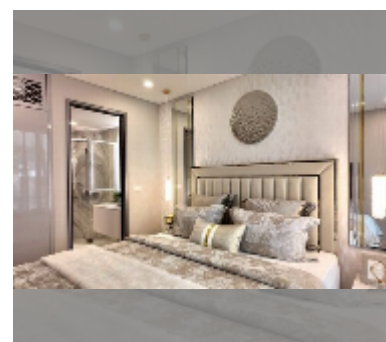

Condo for sale 1 bedroom 38.6 m² in Copacabana Coral Reef, Pattaya

฿ 6,510,000

UNIT PARAMETERS:

UID	FS-243016
quota	foreign quota
type	1 bedroom
size	38.6m²
floor	31
view	sea view

PROJECT PARAMETERS:

district	Jomtien
buildings	1
floors	56
start of construction	2024
built in	2028

FACILITIES:

General information: highrise, meters to beach: 500, minutes to beach: 5, multy-level parking.

Swimming pool: swimming pool, kids pool, rooftop pool, infinity view.

Chill zone: chill zone.

Health zone: gym, sauna.

Other: reception, lobby, CCTV, security.