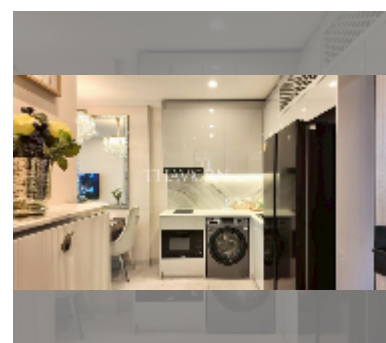

Condo for sale 1 bedroom 38.6 m² in Copacabana Coral Reef, Pattaya

฿ 6,510,000

UNIT PARAMETERS:

UID	FS-243016
quota	foreign quota
type	1 bedroom
size	38.6m²
floor	31
view	sea view

PROJECT PARAMETERS:

district	Jomtien
buildings	1
floors	56
start of construction	2024
built in	2028

FACILITIES:

General information: highrise, meters to beach: 500, minutes to beach: 5, multy-level parking.

Swimming pool: swimming pool, kids pool, rooftop pool, infinity view.

Chill zone: chill zone.

Health zone: gym, sauna.

Other: reception, lobby, CCTV, security.