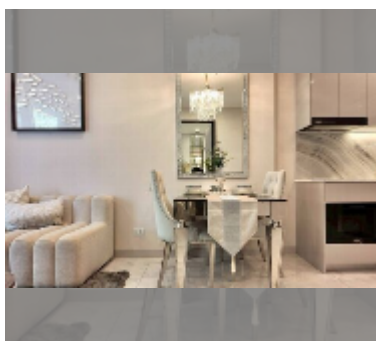

Condo for sale 1 bedroom 38.6 m² in Copacabana Coral Reef, Pattaya

฿ 6,510,000

UNIT PARAMETERS:

UID	FS-243016
quota	foreign quota
type	1 bedroom
size	38.6m²
floor	31
view	sea view

PROJECT PARAMETERS:

district	Jomtien
buildings	1
floors	56
start of construction	2024
built in	2028

FACILITIES:

General information: highrise, meters to beach: 500, minutes to beach: 5, multy-level parking.

Swimming pool: swimming pool, kids pool, rooftop pool, infinity view.

Chill zone: chill zone.

Health zone: gym, sauna.

Other: reception, lobby, CCTV, security.