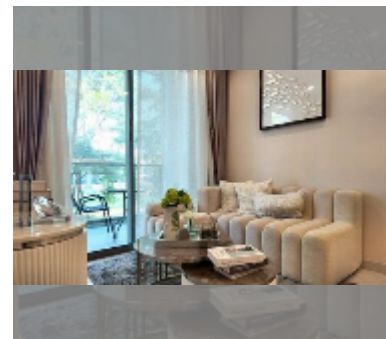

Condo for sale 1 bedroom 38.6 m² in Copacabana Coral Reef, Pattaya

฿ 6,510,000

UNIT PARAMETERS:

UID	FS-243016
quota	foreign quota
type	1 bedroom
size	38.6m²
floor	31
view	sea view

PROJECT PARAMETERS:

district	Jomtien
buildings	1
floors	56
start of construction	2024
built in	2028

FACILITIES:

General information: highrise, meters to beach: 500, minutes to beach: 5, multy-level parking.

Swimming pool: swimming pool, kids pool, rooftop pool, infinity view.

Chill zone: chill zone.

Health zone: gym, sauna.

Other: reception, lobby, CCTV, security.