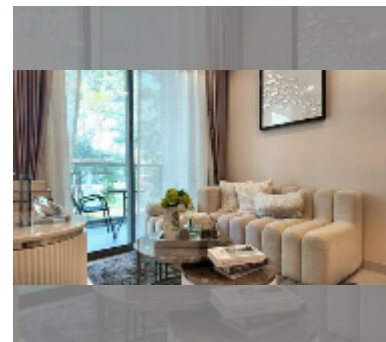

Condo for sale 1 bedroom 38.6 m² in Copacabana Coral Reef, Pattaya

฿ 6,510,000

UNIT PARAMETERS:

UID	FS-243016
quota	foreign quota
type	1 bedroom
size	38.6m²
floor	31
view	sea view

PROJECT PARAMETERS:

district	Jomtien
buildings	1
floors	56
start of construction	2024
built in	2028

FACILITIES:

General information: highrise, meters to beach: 500, minutes to beach: 5, multy-level parking.

Swimming pool: swimming pool, kids pool, rooftop pool, infinity view.

Chill zone: chill zone.

Health zone: gym, sauna.

Other: reception, lobby, CCTV, security.