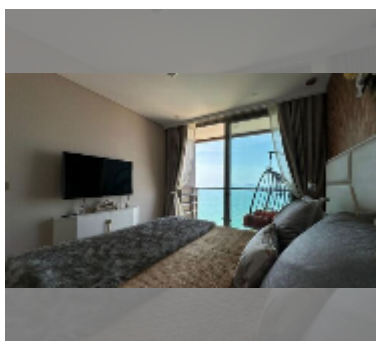

Condo for sale 1 bedroom 40 m² in Copacabana Beach Jomtien, Pattaya

฿ 6,100,000

UNIT PARAMETERS:

UID	FS-243015
quota	foreign quota
type	1 bedroom
size	40m²
floor	24
view	sea view

PROJECT PARAMETERS:

district	Jomtien
buildings	1
floors	59
built in	2022
maintenance	฿ 24,000/year

FACILITIES:

General information: highrise, meters to beach: 50, minutes to beach: 1, shuttle bus, beach front, open parking, multy-level parking.

Swimming pool: swimming pool, rooftop pool, infinity view, jacuzzi, pool bar , sunbathing area.

Chill zone: chill zone, garden, rooftop chillout.

Health zone: gym, sauna, hamam.

Other: lobby, meeting room, games room, kids playgarden, CCTV, security.