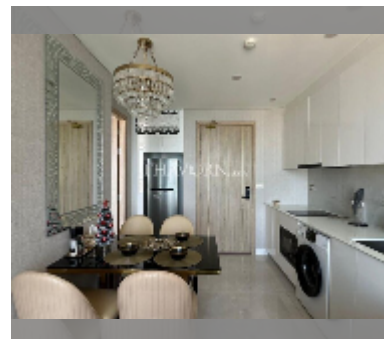

Condo for sale 1 bedroom 40 m² in Copacabana Beach Jomtien, Pattaya

฿ 6,100,000

UNIT PARAMETERS:

UID	FS-243015
quota	foreign quota
type	1 bedroom
size	40m²
floor	24
view	sea view

PROJECT PARAMETERS:

district	Jomtien
buildings	1
floors	59
built in	2022
maintenance	฿ 24,000/year

FACILITIES:

General information: highrise, meters to beach: 50, minutes to beach: 1, shuttle bus, beach front, open parking, multy-level parking.

Swimming pool: swimming pool, rooftop pool, infinity view, jacuzzi, pool bar , sunbathing area.

Chill zone: chill zone, garden, rooftop chillout.

Health zone: gym, sauna, hamam.

Other: lobby, meeting room, games room, kids playgarden, CCTV, security.