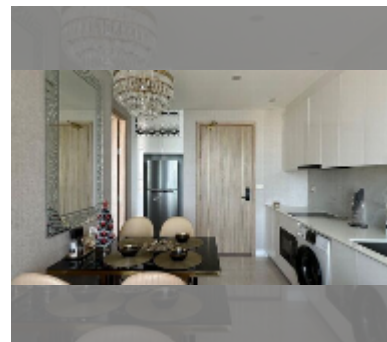

Condo for sale 1 bedroom 40 m² in Copacabana Beach Jomtien, Pattaya

฿ 6,100,000

UNIT PARAMETERS:

UID	FS-243015
quota	foreign quota
type	1 bedroom
size	40m²
floor	24
view	sea view

PROJECT PARAMETERS:

district	Jomtien
buildings	1
floors	59
built in	2022
maintenance	฿ 24,000/year

FACILITIES:

General information: highrise, meters to beach: 50, minutes to beach: 1, shuttle bus, beach front, open parking, multy-level parking.

Swimming pool: swimming pool, rooftop pool, infinity view, jacuzzi, pool bar , sunbathing area.

Chill zone: chill zone, garden, rooftop chillout.

Health zone: gym, sauna, hamam.

Other: lobby, meeting room, games room, kids playgarden, CCTV, security.