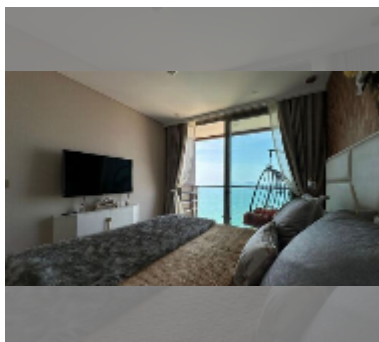

Condo for sale 1 bedroom 40 m² in Copacabana Beach Jomtien, Pattaya

฿ 6,100,000

UNIT PARAMETERS:

UID	FS-243015
quota	foreign quota
type	1 bedroom
size	40m²
floor	24
view	sea view

PROJECT PARAMETERS:

district	Jomtien
buildings	1
floors	59
built in	2022
maintenance	฿ 24,000/year

FACILITIES:

General information: highrise, meters to beach: 50, minutes to beach: 1, shuttle bus, beach front, open parking, multy-level parking.

Swimming pool: swimming pool, rooftop pool, infinity view, jacuzzi, pool bar , sunbathing area.

Chill zone: chill zone, garden, rooftop chillout.

Health zone: gym, sauna, hamam.

Other: lobby, meeting room, games room, kids playgarden, CCTV, security.