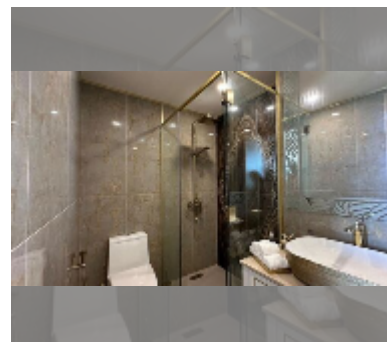

Condo for sale 1 bedroom 40 m² in Copacabana Beach Jomtien, Pattaya

฿ 6,100,000

UNIT PARAMETERS:

UID	FS-243015
quota	foreign quota
type	1 bedroom
size	40m²
floor	24
view	sea view

PROJECT PARAMETERS:

district	Jomtien
buildings	1
floors	59
built in	2022
maintenance	฿ 24,000/year

FACILITIES:

General information: highrise, meters to beach: 50, minutes to beach: 1, shuttle bus, beach front, open parking, multy-level parking.

Swimming pool: swimming pool, rooftop pool, infinity view, jacuzzi, pool bar , sunbathing area.

Chill zone: chill zone, garden, rooftop chillout.

Health zone: gym, sauna, hamam.

Other: lobby, meeting room, games room, kids playgarden, CCTV, security.