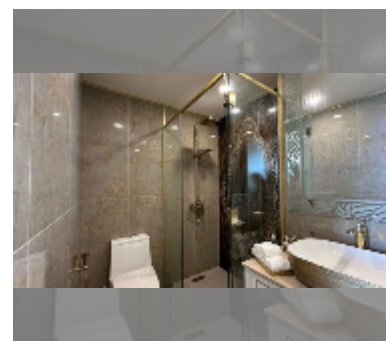

Condo for sale 1 bedroom 40 m² in Copacabana Beach Jomtien, Pattaya

฿ 6,100,000

UNIT PARAMETERS:

UID	FS-243015
quota	foreign quota
type	1 bedroom
size	40m²
floor	24
view	sea view

PROJECT PARAMETERS:

district	Jomtien
buildings	1
floors	59
built in	2022
maintenance	฿ 24,000/year

FACILITIES:

General information: highrise, meters to beach: 50, minutes to beach: 1, shuttle bus, beach front, open parking, multy-level parking.

Swimming pool: swimming pool, rooftop pool, infinity view, jacuzzi, pool bar , sunbathing area.

Chill zone: chill zone, garden, rooftop chillout.

Health zone: gym, sauna, hamam.

Other: lobby, meeting room, games room, kids playgarden, CCTV, security.