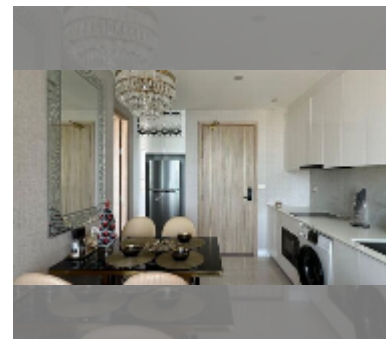

Condo for sale 1 bedroom 40 m² in Copacabana Beach Jomtien, Pattaya

฿ 6,100,000

UNIT PARAMETERS:

UID	FS-243015
quota	foreign quota
type	1 bedroom
size	40m²
floor	24
view	sea view

PROJECT PARAMETERS:

district	Jomtien
buildings	1
floors	59
built in	2022
maintenance	฿ 24,000/year

FACILITIES:

General information: highrise, meters to beach: 50, minutes to beach: 1, shuttle bus, beach front, open parking, multy-level parking.

Swimming pool: swimming pool, rooftop pool, infinity view, jacuzzi, pool bar , sunbathing area.

Chill zone: chill zone, garden, rooftop chillout.

Health zone: gym, sauna, hamam.

Other: lobby, meeting room, games room, kids playgarden, CCTV, security.