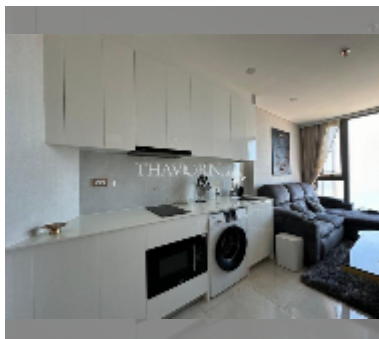

Condo for sale 1 bedroom 40 m² in Copacabana Beach Jomtien, Pattaya

฿ 6,100,000

UNIT PARAMETERS:

UID	FS-243015
quota	foreign quota
type	1 bedroom
size	40m²
floor	24
view	sea view

PROJECT PARAMETERS:

district	Jomtien
buildings	1
floors	59
built in	2022
maintenance	฿ 24,000/year

FACILITIES:

General information: highrise, meters to beach: 50, minutes to beach: 1, shuttle bus, beach front, open parking, multy-level parking.

Swimming pool: swimming pool, rooftop pool, infinity view, jacuzzi, pool bar , sunbathing area.

Chill zone: chill zone, garden, rooftop chillout.

Health zone: gym, sauna, hamam.

Other: lobby, meeting room, games room, kids playgarden, CCTV, security.