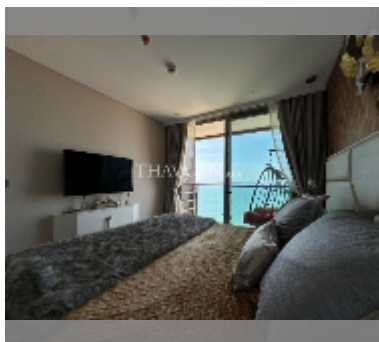

Condo for sale 1 bedroom 40 m² in Copacabana Beach Jomtien, Pattaya

฿ 6,100,000

UNIT PARAMETERS:

UID	FS-243015
quota	foreign quota
type	1 bedroom
size	40m²
floor	24
view	sea view

PROJECT PARAMETERS:

district	Jomtien
buildings	1
floors	59
built in	2022
maintenance	฿ 24,000/year

FACILITIES:

General information: highrise, meters to beach: 50, minutes to beach: 1, shuttle bus, beach front, open parking, multy-level parking.

Swimming pool: swimming pool, rooftop pool, infinity view, jacuzzi, pool bar , sunbathing area.

Chill zone: chill zone, garden, rooftop chillout.

Health zone: gym, sauna, hamam.

Other: lobby, meeting room, games room, kids playgarden, CCTV, security.