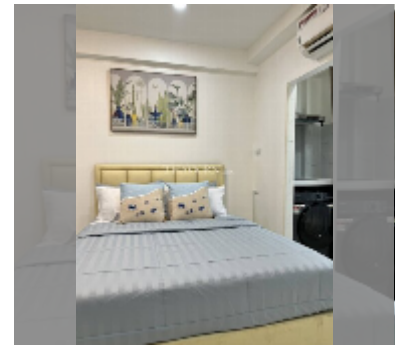

Condo for sale studio 25.26 m² in Nirun Grand Ville, Pattaya

฿ 999,000

UNIT PARAMETERS:

UID	FS-243013
quota	foreign quota
type	studio
size	25.26m²
floor	2
view	city view
online viewing	yes

PROJECT PARAMETERS:

district	Central Pattaya
buildings	2
floors	6
built in	1994

FACILITIES:

General information: lowrise, open parking.

Swimming pool: swimming pool.

Other: CCTV, security.