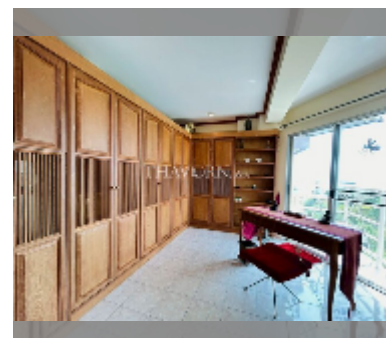

Condo for sale 2 bedroom 64 m² in Jomtien beach condominium, Pattaya

฿ 3,500,000

UNIT PARAMETERS:

UID	FS-243011
quota	foreign quota
type	2 bedroom
size	64m²
floor	9
view	sea view
quality	good
equipment: furniture, air conditioner, television	

PROJECT PARAMETERS:

district	Jomtien
buildings	5
floors	18
built in	1993

FACILITIES:

General information: highrise, open parking.

Swimming pool: swimming pool.

Chill zone: chill zone.

Health zone: gym.

Other: CCTV, security, minimart.