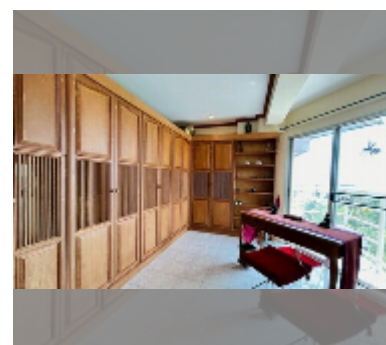

Condo for sale 2 bedroom 64 m² in Jomtien beach condominium, Pattaya

฿ 3,500,000

UNIT PARAMETERS:

UID	FS-243011
quota	foreign quota
type	2 bedroom
size	64m²
floor	9
view	sea view
quality	good
equipment: furniture, air conditioner, television	

PROJECT PARAMETERS:

district	Jomtien
buildings	5
floors	18
built in	1993

FACILITIES:

General information: highrise, open parking.

Swimming pool: swimming pool.

Chill zone: chill zone.

Health zone: gym.

Other: CCTV, security, minimart.