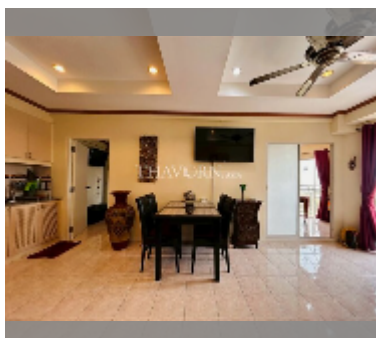

Condo for sale 2 bedroom 64 m² in Jomtien beach condominium, Pattaya

฿ 3,500,000

UNIT PARAMETERS:

UID	FS-243011
quota	foreign quota
type	2 bedroom
size	64m²
floor	9
view	sea view
quality	good
equipment: furniture, air conditioner, television	

PROJECT PARAMETERS:

district	Jomtien
buildings	5
floors	18
built in	1993

FACILITIES:

General information: highrise, open parking.

Swimming pool: swimming pool.

Chill zone: chill zone.

Health zone: gym.

Other: CCTV, security, minimart.