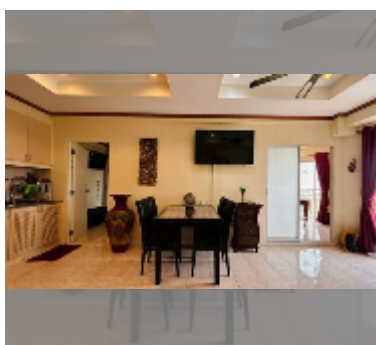

Condo for sale 2 bedroom 64 m² in Jomtien beach condominium, Pattaya

฿ 3,500,000

UNIT PARAMETERS:

UID	FS-243011
quota	foreign quota
type	2 bedroom
size	64m²
floor	9
view	sea view
quality	good
equipment: furniture, air conditioner, television	

PROJECT PARAMETERS:

district	Jomtien
buildings	5
floors	18
built in	1993

FACILITIES:

General information: highrise, open parking.

Swimming pool: swimming pool.

Chill zone: chill zone.

Health zone: gym.

Other: CCTV, security, minimart.