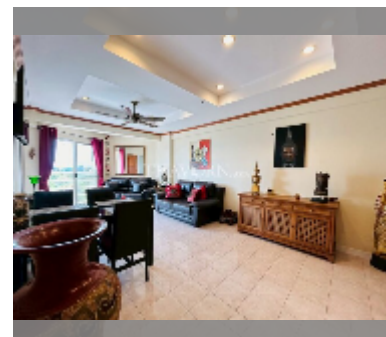

Condo for sale 2 bedroom 64 m² in Jomtien beach condominium, Pattaya

฿ 3,500,000

UNIT PARAMETERS:

UID	FS-243011
quota	foreign quota
type	2 bedroom
size	64m²
floor	9
view	sea view
quality	good
equipment: furniture, air conditioner, television	

PROJECT PARAMETERS:

district	Jomtien
buildings	5
floors	18
built in	1993

FACILITIES:

General information: highrise, open parking.

Swimming pool: swimming pool.

Chill zone: chill zone.

Health zone: gym.

Other: CCTV, security, minimart.