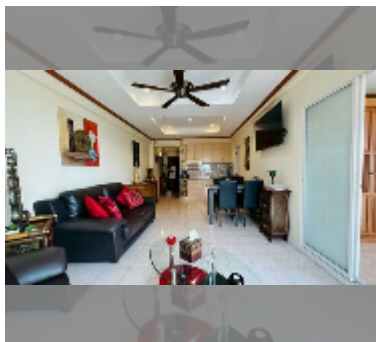

Condo for sale 2 bedroom 64 m² in Jomtien beach condominium, Pattaya

฿ 3,500,000

UNIT PARAMETERS:

UID	FS-243011
quota	foreign quota
type	2 bedroom
size	64m²
floor	9
view	sea view
quality	good
equipment: furniture, air conditioner, television	

PROJECT PARAMETERS:

district	Jomtien
buildings	5
floors	18
built in	1993

FACILITIES:

General information: highrise, open parking.

Swimming pool: swimming pool.

Chill zone: chill zone.

Health zone: gym.

Other: CCTV, security, minimart.