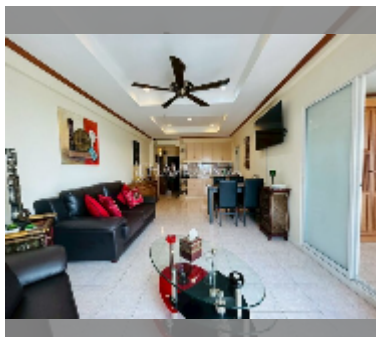

Condo for sale 2 bedroom 64 m² in Jomtien beach condominium, Pattaya

฿ 3,500,000

UNIT PARAMETERS:

UID	FS-243011
quota	foreign quota
type	2 bedroom
size	64m²
floor	9
view	sea view
quality	good
equipment: furniture, air conditioner, television	

PROJECT PARAMETERS:

district	Jomtien
buildings	5
floors	18
built in	1993

FACILITIES:

General information: highrise, open parking.

Swimming pool: swimming pool.

Chill zone: chill zone.

Health zone: gym.

Other: CCTV, security, minimart.