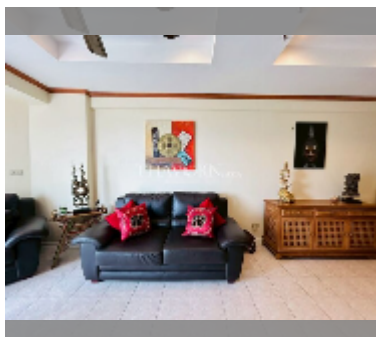

Condo for sale 2 bedroom 64 m² in Jomtien beach condominium, Pattaya

฿ 3,500,000

UNIT PARAMETERS:

UID	FS-243011
quota	foreign quota
type	2 bedroom
size	64m²
floor	9
view	sea view
quality	good
equipment: furniture, air conditioner, television	

PROJECT PARAMETERS:

district	Jomtien
buildings	5
floors	18
built in	1993

FACILITIES:

General information: highrise, open parking.

Swimming pool: swimming pool.

Chill zone: chill zone.

Health zone: gym.

Other: CCTV, security, minimart.