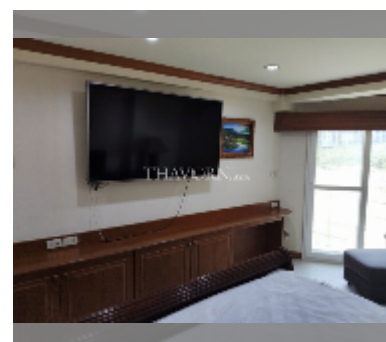

Condo for sale studio 29 m² in Jomtien beach condominium, Pattaya

฿ 1,370,000

UNIT PARAMETERS:

UID	FS-243009
quota	foreign quota
type	studio
size	29m²
floor	3
view	city view
online viewing	yes

PROJECT PARAMETERS:

district	Jomtien
buildings	5
floors	18
built in	1993

FACILITIES:

General information: highrise, open parking.

Swimming pool: swimming pool.

Chill zone: chill zone.

Health zone: gym.

Other: CCTV, security, minimart.