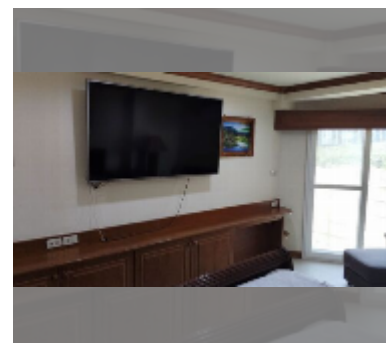

Condo for sale studio 29 m² in Jomtien beach condominium, Pattaya

฿ 1,370,000

UNIT PARAMETERS:

UID	FS-243009
quota	foreign quota
type	studio
size	29m²
floor	3
view	city view
online viewing	yes

PROJECT PARAMETERS:

district	Jomtien
buildings	5
floors	18
built in	1993

FACILITIES:

General information: highrise, open parking.

Swimming pool: swimming pool.

Chill zone: chill zone.

Health zone: gym.

Other: CCTV, security, minimart.