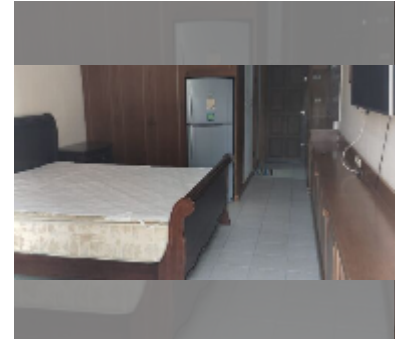

Condo for sale studio 29 m² in Jomtien beach condominium, Pattaya

฿ 1,370,000

UNIT PARAMETERS:

UID	FS-243009
quota	foreign quota
type	studio
size	29m²
floor	3
view	city view
online viewing	yes

PROJECT PARAMETERS:

district	Jomtien
buildings	5
floors	18
built in	1993

FACILITIES:

- General information: highrise, open parking.
- Swimming pool: swimming pool.
- Chill zone: chill zone.
- Health zone: gym.
- Other: CCTV, security, minimart.