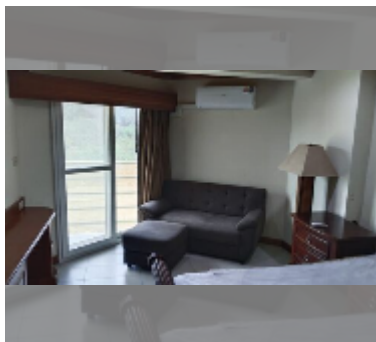

Condo for sale studio 29 m² in Jomtien beach condominium, Pattaya

฿ 1,370,000

UNIT PARAMETERS:

UID	FS-243009
quota	foreign quota
type	studio
size	29m²
floor	3
view	city view
online viewing	yes

PROJECT PARAMETERS:

district	Jomtien
buildings	5
floors	18
built in	1993

FACILITIES:

General information: highrise, open parking.

Swimming pool: swimming pool.

Chill zone: chill zone.

Health zone: gym.

Other: CCTV, security, minimart.