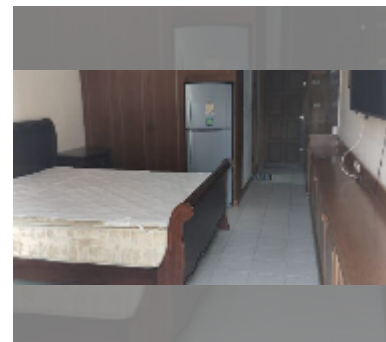

Condo for sale studio 29 m² in Jomtien beach condominium, Pattaya

฿ 1,370,000

UNIT PARAMETERS:

UID	FS-243009
quota	foreign quota
type	studio
size	29m²
floor	3
view	city view
online viewing	yes

PROJECT PARAMETERS:

district	Jomtien
buildings	5
floors	18
built in	1993

FACILITIES:

General information: highrise, open parking.

Swimming pool: swimming pool.

Chill zone: chill zone.

Health zone: gym.

Other: CCTV, security, minimart.