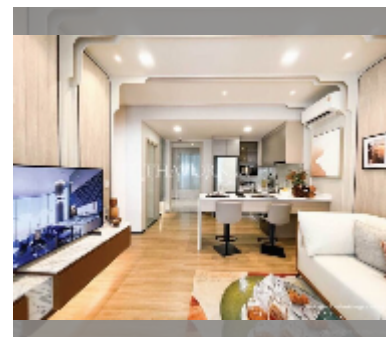

Condo for sale 1 bedroom 35 m² in Aquarous Jomtien Pattaya, Pattaya

฿ 5,960,000

UNIT PARAMETERS:

UID	FS-243008
quota	foreign quota
type	1 bedroom
size	35m ²
floor	9
view	sea view

PROJECT PARAMETERS:

district	Jomtien
buildings	2
floors	47
start of construction	2024
built in	2027
maintenance	฿ 28,560/year

Chill zone: chill zone, garden, rooftop chillout, barbeque areas.

Health zone: gym, sauna, steam, yoga room, SPA.

Other: reception, lobby, clubhouse, meeting room, games room, kids playgarden, CCTV, security, minimart, laundry.