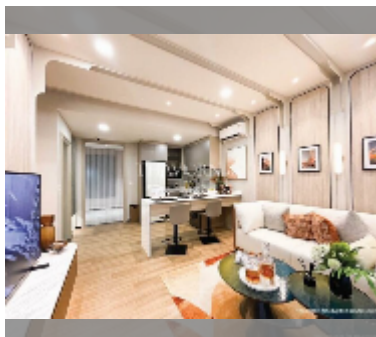

Condo for sale 1 bedroom 35 m² in Aquarous Jomtien Pattaya, Pattaya

฿ 5,960,000

UNIT PARAMETERS:

UID	FS-243008
quota	foreign quota
type	1 bedroom
size	35m ²
floor	9
view	sea view

PROJECT PARAMETERS:

district	Jomtien
buildings	2
floors	47
start of construction	2024
built in	2027
maintenance	฿ 28,560/year

Chill zone: chill zone, garden, rooftop chillout, barbeque areas.

Health zone: gym, sauna, steam, yoga room, SPA.

Other: reception, lobby, clubhouse, meeting room, games room, kids playgarden, CCTV, security, minimart, laundry.