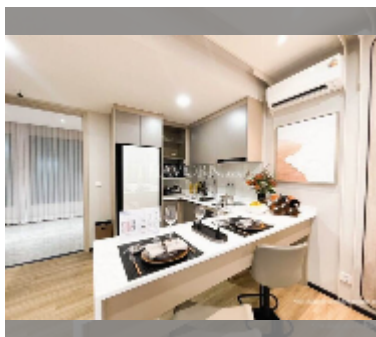

Condo for sale 1 bedroom 35 m² in Aquarous Jomtien Pattaya, Pattaya

฿ 5,960,000

UNIT PARAMETERS:

UID	FS-243008
quota	foreign quota
type	1 bedroom
size	35m²
floor	9
view	sea view

PROJECT PARAMETERS:

district	Jomtien
buildings	2
floors	47
start of construction	2024
built in	2027
maintenance	฿ 28,560/year

FACILITIES:

General information: highrise, meters to beach: 500, minutes to beach: 15, multy-level parking, covered parking.

Swimming pool: swimming pool, kids pool, rooftop pool, infinity view, water slides, waterfall, jacuzzi, sunbathing area.

Chill zone: chill zone, garden, rooftop chillout, barbeque areas.

Health zone: gym, sauna, steam, yoga room, SPA.

Other: reception, lobby, clubhouse, meeting room, games room, kids playgarden, CCTV, security, minimart, laundry.