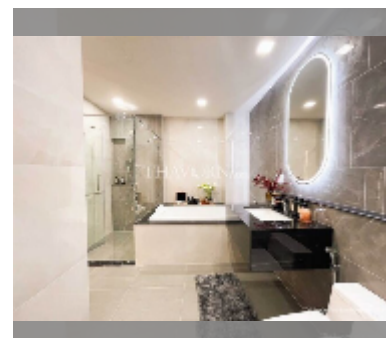

Condo for sale 1 bedroom 35 m² in Aquarous Jomtien Pattaya, Pattaya

฿ 5,960,000

UNIT PARAMETERS:

UID	FS-243008
quota	foreign quota
type	1 bedroom
size	35m²
floor	9
view	sea view

PROJECT PARAMETERS:

district	Jomtien
buildings	2
floors	47
start of construction	2024
built in	2027
maintenance	฿ 28,560/year

FACILITIES:

General information: highrise, meters to beach: 500, minutes to beach: 15, multy-level parking, covered parking.

Swimming pool: swimming pool, kids pool, rooftop pool, infinity view, water slides, waterfall, jacuzzi, sunbathing area.

Chill zone: chill zone, garden, rooftop chillout, barbeque areas.

Health zone: gym, sauna, steam, yoga room, SPA.

Other: reception, lobby, clubhouse, meeting room, games room, kids playgarden, CCTV, security, minimart, laundry.