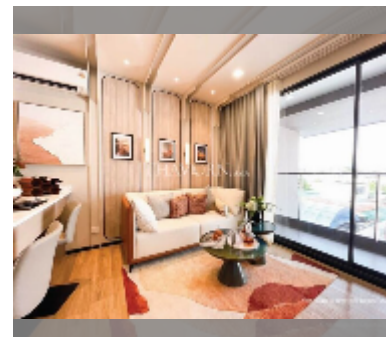

Condo for sale 1 bedroom 35 m² in Aquarous Jomtien Pattaya, Pattaya

฿ 5,960,000

UNIT PARAMETERS:

UID	FS-243008
quota	foreign quota
type	1 bedroom
size	35m²
floor	9
view	sea view

PROJECT PARAMETERS:

district	Jomtien
buildings	2
floors	47
start of construction	2024
built in	2027
maintenance	฿ 28,560/year

FACILITIES:

General information: highrise, meters to beach: 500, minutes to beach: 15, multy-level parking, covered parking.

Swimming pool: swimming pool, kids pool, rooftop pool, infinity view, water slides, waterfall, jacuzzi, sunbathing area.

Chill zone: chill zone, garden, rooftop chillout, barbeque areas.

Health zone: gym, sauna, steam, yoga room, SPA.

Other: reception, lobby, clubhouse, meeting room, games room, kids playgarden, CCTV, security, minimart, laundry.