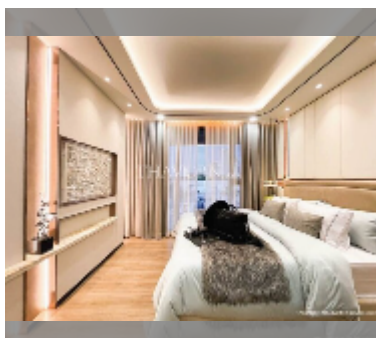

Condo for sale 1 bedroom 35 m² in Aquarous Jomtien Pattaya, Pattaya

฿ 5,960,000

UNIT PARAMETERS:

UID	FS-243008
quota	foreign quota
type	1 bedroom
size	35m²
floor	9
view	sea view

PROJECT PARAMETERS:

district	Jomtien
buildings	2
floors	47
start of construction	2024
built in	2027
maintenance	฿ 28,560/year

FACILITIES:

General information: highrise, meters to beach: 500, minutes to beach: 15, multy-level parking, covered parking.

Swimming pool: swimming pool, kids pool, rooftop pool, infinity view, water slides, waterfall, jacuzzi, sunbathing area.

Chill zone: chill zone, garden, rooftop chillout, barbeque areas.

Health zone: gym, sauna, steam, yoga room, SPA.

Other: reception, lobby, clubhouse, meeting room, games room, kids playgarden, CCTV, security, minimart, laundry.