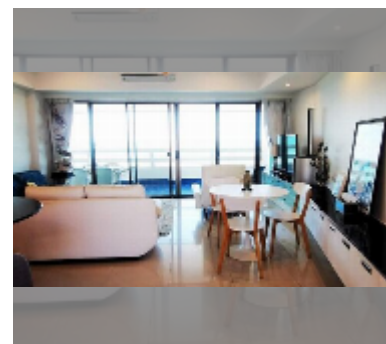

Condo for sale 1 bedroom 94 m² in Grand Condotel, Pattaya

฿ 10,970,000

UNIT PARAMETERS:

UID	FS-243006
quota	foreign quota
type	1 bedroom
size	94m²
floor	11
view	sea view
quality	good
equipment: furniture, air conditioner, television, refrigerator	

PROJECT PARAMETERS:

district	Thappraya
buildings	2
floors	18
built in	1988
maintenance	฿ 29,328/year

FACILITIES:

General information: highrise, underground parking, covered parking.

Swimming pool: swimming pool, sunbathing area.

Chill zone: chill zone, garden, barbeque areas.

Health zone: gym, yoga room, tennis court.

Other: lobby, meeting room, kids playgarden, CCTV, security.