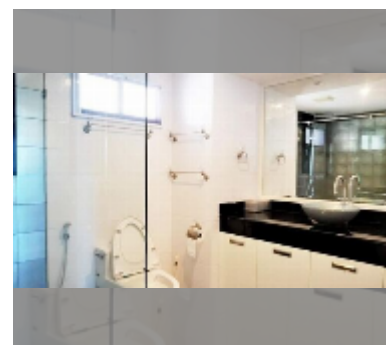

Condo for sale 1 bedroom 94 m² in Grand Condotel, Pattaya

฿ 10,970,000

UNIT PARAMETERS:

UID	FS-243006
quota	foreign quota
type	1 bedroom
size	94m²
floor	11
view	sea view
quality	good
equipment: furniture, air conditioner, television, refrigerator	

PROJECT PARAMETERS:

district	Thappraya
buildings	2
floors	18
built in	1988
maintenance	฿ 29,328/year

FACILITIES:

General information: highrise, underground parking, covered parking.

Swimming pool: swimming pool, sunbathing area.

Chill zone: chill zone, garden, barbeque areas.

Health zone: gym, yoga room, tennis court.

Other: lobby, meeting room, kids playgarden, CCTV, security.