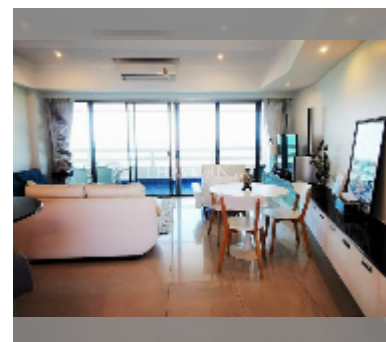

Condo for sale 1 bedroom 94 m² in Grand Condotel, Pattaya

฿ 10,970,000

UNIT PARAMETERS:

UID	FS-243006
quota	foreign quota
type	1 bedroom
size	94m²
floor	11
view	sea view
quality	good
equipment: furniture, air conditioner, television, refrigerator	

PROJECT PARAMETERS:

district	Thappraya
buildings	2
floors	18
built in	1988
maintenance	฿ 29,328/year

FACILITIES:

General information: highrise, underground parking, covered parking.

Swimming pool: swimming pool, sunbathing area.

Chill zone: chill zone, garden, barbeque areas.

Health zone: gym, yoga room, tennis court.

Other: lobby, meeting room, kids playgarden, CCTV, security.