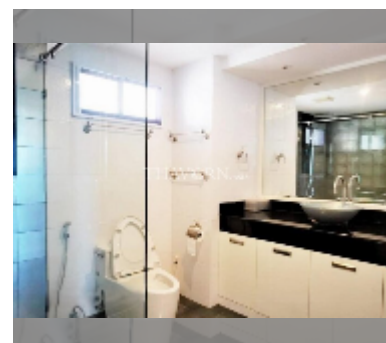

Condo for sale 1 bedroom 94 m² in Grand Condotel, Pattaya

฿ 10,970,000

UNIT PARAMETERS:

UID	FS-243006
quota	foreign quota
type	1 bedroom
size	94m²
floor	11
view	sea view
quality	good
equipment: furniture, air conditioner, television, refrigerator	

PROJECT PARAMETERS:

district	Thappraya
buildings	2
floors	18
built in	1988
maintenance	฿ 29,328/year

FACILITIES:

General information: highrise, underground parking, covered parking.

Swimming pool: swimming pool, sunbathing area.

Chill zone: chill zone, garden, barbeque areas.

Health zone: gym, yoga room, tennis court.

Other: lobby, meeting room, kids playgarden, CCTV, security.