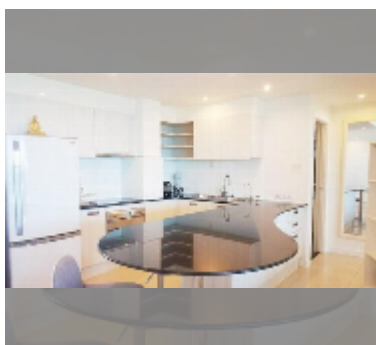

Condo for sale 1 bedroom 94 m² in Grand Condotel, Pattaya

฿ 10,970,000

UNIT PARAMETERS:

UID	FS-243006
quota	foreign quota
type	1 bedroom
size	94m²
floor	11
view	sea view
quality	good
equipment: furniture, air conditioner, television, refrigerator	

PROJECT PARAMETERS:

district	Thappraya
buildings	2
floors	18
built in	1988
maintenance	฿ 29,328/year

FACILITIES:

General information: highrise, underground parking, covered parking.

Swimming pool: swimming pool, sunbathing area.

Chill zone: chill zone, garden, barbeque areas.

Health zone: gym, yoga room, tennis court.

Other: lobby, meeting room, kids playgarden, CCTV, security.