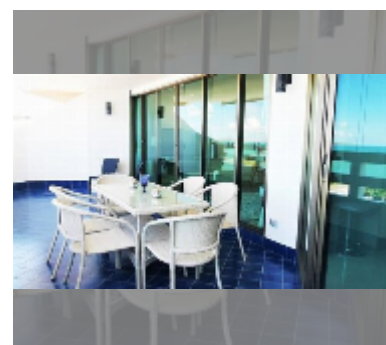

Condo for sale 1 bedroom 94 m² in Grand Condotel, Pattaya

฿ 10,970,000

UNIT PARAMETERS:

UID	FS-243006
quota	foreign quota
type	1 bedroom
size	94m²
floor	11
view	sea view
quality	good
equipment: furniture, air conditioner, television, refrigerator	

PROJECT PARAMETERS:

district	Thappraya
buildings	2
floors	18
built in	1988
maintenance	฿ 29,328/year

FACILITIES:

General information: highrise, underground parking, covered parking.

Swimming pool: swimming pool, sunbathing area.

Chill zone: chill zone, garden, barbeque areas.

Health zone: gym, yoga room, tennis court.

Other: lobby, meeting room, kids playgarden, CCTV, security.