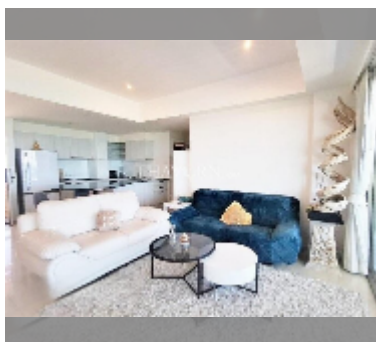

Condo for sale 1 bedroom 94 m² in Grand Condotel, Pattaya

฿ 10,970,000

UNIT PARAMETERS:

UID	FS-243006
quota	foreign quota
type	1 bedroom
size	94m²
floor	11
view	sea view
quality	good
equipment: furniture, air conditioner, television, refrigerator	

PROJECT PARAMETERS:

district	Thappraya
buildings	2
floors	18
built in	1988
maintenance	฿ 29,328/year

FACILITIES:

General information: highrise, underground parking, covered parking.

Swimming pool: swimming pool, sunbathing area.

Chill zone: chill zone, garden, barbeque areas.

Health zone: gym, yoga room, tennis court.

Other: lobby, meeting room, kids playgarden, CCTV, security.