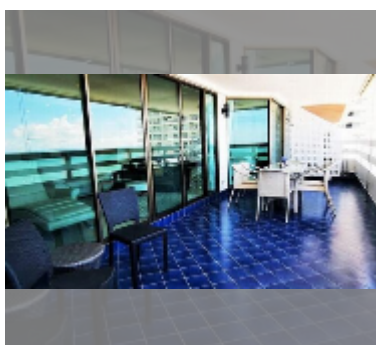

Condo for sale 1 bedroom 94 m² in Grand Condotel, Pattaya

฿ 10,970,000

UNIT PARAMETERS:

UID	FS-243006
quota	foreign quota
type	1 bedroom
size	94m²
floor	11
view	sea view
quality	good
equipment: furniture, air conditioner, television, refrigerator	

PROJECT PARAMETERS:

district	Thappraya
buildings	2
floors	18
built in	1988
maintenance	฿ 29,328/year

FACILITIES:

General information: highrise, underground parking, covered parking.

Swimming pool: swimming pool, sunbathing area.

Chill zone: chill zone, garden, barbeque areas.

Health zone: gym, yoga room, tennis court.

Other: lobby, meeting room, kids playgarden, CCTV, security.