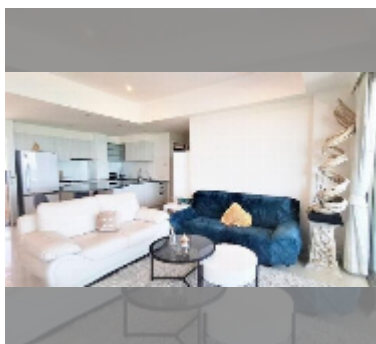

Condo for sale 1 bedroom 94 m² in Grand Condotel, Pattaya

฿ 10,970,000

UNIT PARAMETERS:

UID	FS-243006
quota	foreign quota
type	1 bedroom
size	94m²
floor	11
view	sea view
quality	good
equipment: furniture, air conditioner, television, refrigerator	

PROJECT PARAMETERS:

district	Thappraya
buildings	2
floors	18
built in	1988
maintenance	฿ 29,328/year

FACILITIES:

General information: highrise, underground parking, covered parking.

Swimming pool: swimming pool, sunbathing area.

Chill zone: chill zone, garden, barbeque areas.

Health zone: gym, yoga room, tennis court.

Other: lobby, meeting room, kids playgarden, CCTV, security.