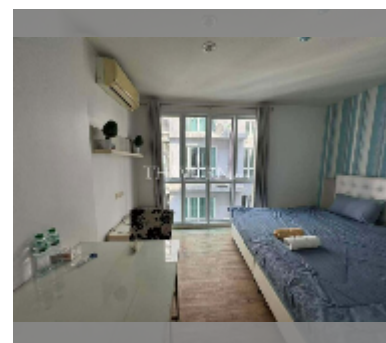

Condo for sale studio 21 m² in Neo Sea View, Pattaya

฿ 950,000

UNIT PARAMETERS:

UID	FS-243005
quota	foreign quota
type	studio
size	21m ²
floor	7
view	city view

PROJECT PARAMETERS:

district	Na Jomtien
buildings	4
floors	8
built in	2014

FACILITIES:

General information: boutique, meters to beach: 50, minutes to beach: 1, shuttle bus, covered parking.

Swimming pool: rooftop pool, sunbathing area.

Health zone: gym.

Other: reception, CCTV, security, room service.