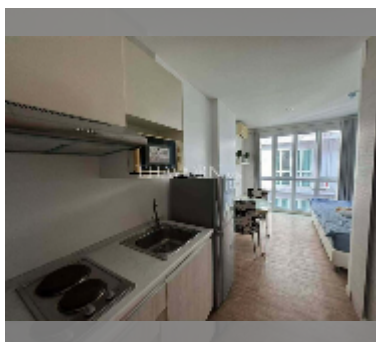

Condo for sale studio 21 m² in Neo Sea View, Pattaya

฿ 950,000

UNIT PARAMETERS:

UID	FS-243005
quota	foreign quota
type	studio
size	21m ²
floor	7
view	city view

PROJECT PARAMETERS:

district	Na Jomtien
buildings	4
floors	8
built in	2014

FACILITIES:

General information: boutique, meters to beach: 50, minutes to beach: 1, shuttle bus, covered parking.

Swimming pool: rooftop pool, sunbathing area.

Health zone: gym.

Other: reception, CCTV, security, room service.