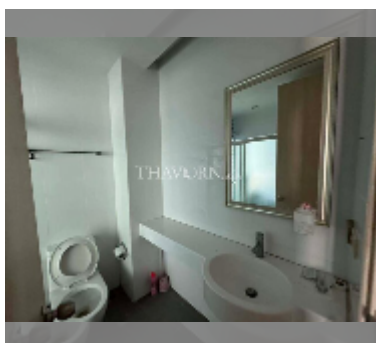

Condo for sale studio 21 m² in Neo Sea View, Pattaya

฿ 950,000

UNIT PARAMETERS:

UID	FS-243005
quota	foreign quota
type	studio
size	21m ²
floor	7
view	city view

PROJECT PARAMETERS:

district	Na Jomtien
buildings	4
floors	8
built in	2014

FACILITIES:

General information: boutique, meters to beach: 50, minutes to beach: 1, shuttle bus, covered parking.

Swimming pool: rooftop pool, sunbathing area.

Health zone: gym.

Other: reception, CCTV, security, room service.