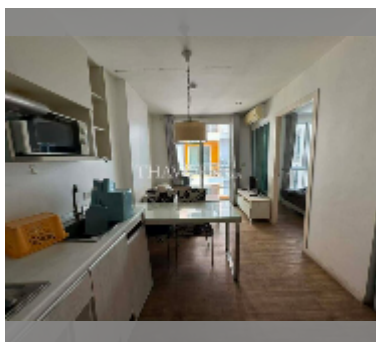

Condo for sale 1 bedroom 27 m² in Neo Sea View, Pattaya

฿ 1,050,000

UNIT PARAMETERS:

UID	FS-243004
quota	foreign quota
type	1 bedroom
size	27m ²
floor	7
view	city view

PROJECT PARAMETERS:

district	Na Jomtien
buildings	4
floors	8
built in	2014

FACILITIES:

General information: boutique, meters to beach: 50, minutes to beach: 1, shuttle bus, covered parking.

Swimming pool: rooftop pool, sunbathing area.

Health zone: gym.

Other: reception, CCTV, security, room service.