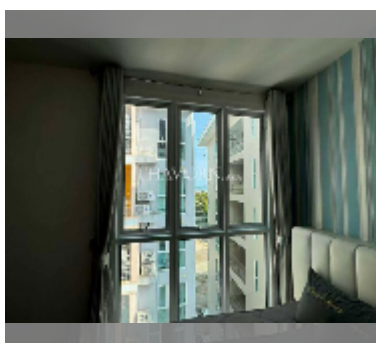

Condo for sale 1 bedroom 27 m² in Neo Sea View, Pattaya

฿ 1,050,000

UNIT PARAMETERS:

UID	FS-243004
quota	foreign quota
type	1 bedroom
size	27m ²
floor	7
view	city view

PROJECT PARAMETERS:

district	Na Jomtien
buildings	4
floors	8
built in	2014

FACILITIES:

General information: boutique, meters to beach: 50, minutes to beach: 1, shuttle bus, covered parking.

Swimming pool: rooftop pool, sunbathing area.

Health zone: gym.

Other: reception, CCTV, security, room service.