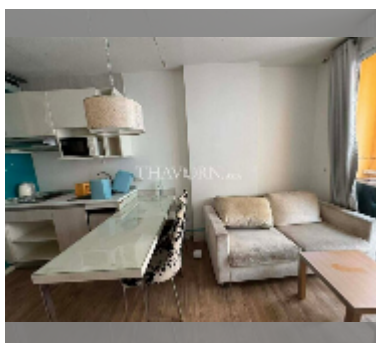

Condo for sale 1 bedroom 27 m² in Neo Sea View, Pattaya

฿ 1,050,000

UNIT PARAMETERS:

UID	FS-243004
quota	foreign quota
type	1 bedroom
size	27m ²
floor	7
view	city view

PROJECT PARAMETERS:

district	Na Jomtien
buildings	4
floors	8
built in	2014

FACILITIES:

General information: boutique, meters to beach: 50, minutes to beach: 1, shuttle bus, covered parking.

Swimming pool: rooftop pool, sunbathing area.

Health zone: gym.

Other: reception, CCTV, security, room service.