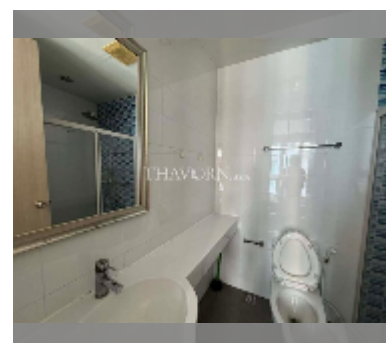

Condo for sale 1 bedroom 27 m² in Neo Sea View, Pattaya

฿ 1,050,000

UNIT PARAMETERS:

UID	FS-243004
quota	foreign quota
type	1 bedroom
size	27m ²
floor	7
view	city view

PROJECT PARAMETERS:

district	Na Jomtien
buildings	4
floors	8
built in	2014

FACILITIES:

General information: boutique, meters to beach: 50, minutes to beach: 1, shuttle bus, covered parking.

Swimming pool: rooftop pool, sunbathing area.

Health zone: gym.

Other: reception, CCTV, security, room service.