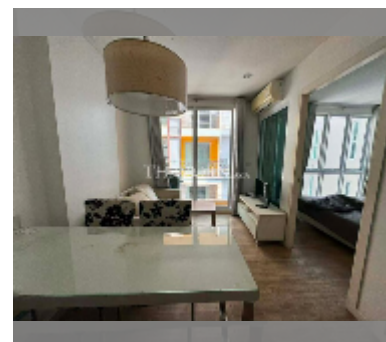

Condo for sale 1 bedroom 27 m² in Neo Sea View, Pattaya

฿ 1,050,000

UNIT PARAMETERS:

UID	FS-243004
quota	foreign quota
type	1 bedroom
size	27m ²
floor	7
view	city view

PROJECT PARAMETERS:

district	Na Jomtien
buildings	4
floors	8
built in	2014

FACILITIES:

General information: boutique, meters to beach: 50, minutes to beach: 1, shuttle bus, covered parking.

Swimming pool: rooftop pool, sunbathing area.

Health zone: gym.

Other: reception, CCTV, security, room service.