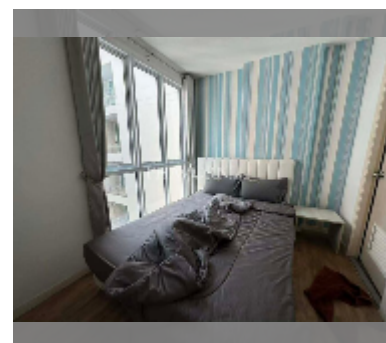

Condo for sale 1 bedroom 27 m² in Neo Sea View, Pattaya

฿ 1,050,000

UNIT PARAMETERS:

UID	FS-243004
quota	foreign quota
type	1 bedroom
size	27m ²
floor	7
view	city view

PROJECT PARAMETERS:

district	Na Jomtien
buildings	4
floors	8
built in	2014

FACILITIES:

General information: boutique, meters to beach: 50, minutes to beach: 1, shuttle bus, covered parking.

Swimming pool: rooftop pool, sunbathing area.

Health zone: gym.

Other: reception, CCTV, security, room service.