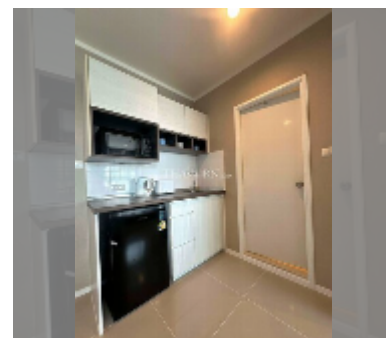

Condo for sale 1 bedroom 28 m² in Lumpini Park Beach Jomtien, Pattaya

฿ 2,150,000

UNIT PARAMETERS:

UID	FS-243003
quota	thai quota
type	1 bedroom
size	28m²
floor	18
view	sea view
quality	good
equipment: furniture, air conditioner, television, refrigerator	

PROJECT PARAMETERS:

district	Jomtien
buildings	3
floors	30
built in	2013
maintenance	B 13,440/year

FACILITIES:

General information: highrise, meters to beach: 50, minutes to beach: 1, open parking, multy-level parking.

Swimming pool: swimming pool, kids pool, rooftop pool, jacuzzi.

Chill zone: chill zone, garden, rooftop chillout.

Health zone: gym, sauna.

Other: reception, clubhouse, meeting room, games room, kids playgarden, CCTV, security.