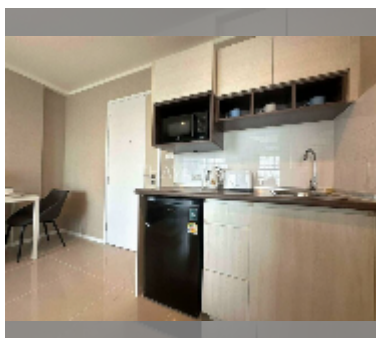

Condo for sale 1 bedroom 28 m² in Lumpini Park Beach Jomtien, Pattaya

฿ 2,150,000

UNIT PARAMETERS:

UID	FS-243003
quota	thai quota
type	1 bedroom
size	28m²
floor	18
view	sea view
quality	good
equipment: furniture, air conditioner, television, refrigerator	

PROJECT PARAMETERS:

district	Jomtien
buildings	3
floors	30
built in	2013
maintenance	B 13,440/year

FACILITIES:

General information: highrise, meters to beach: 50, minutes to beach: 1, open parking, multy-level parking.

Swimming pool: swimming pool, kids pool, rooftop pool, jacuzzi.

Chill zone: chill zone, garden, rooftop chillout.

Health zone: gym, sauna.

Other: reception, clubhouse, meeting room, games room, kids playgarden, CCTV, security.