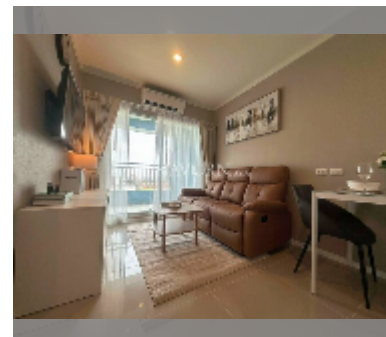

Condo for sale 1 bedroom 28 m² in Lumpini Park Beach Jomtien, Pattaya

฿ 2,150,000

UNIT PARAMETERS:

UID	FS-243003
quota	thai quota
type	1 bedroom
size	28m²
floor	18
view	sea view
quality	good
equipment: furniture, air conditioner, television, refrigerator	

PROJECT PARAMETERS:

district	Jomtien
buildings	3
floors	30
built in	2013
maintenance	B 13,440/year

FACILITIES:

General information: highrise, meters to beach: 50, minutes to beach: 1, open parking, multy-level parking.

Swimming pool: swimming pool, kids pool, rooftop pool, jacuzzi.

Chill zone: chill zone, garden, rooftop chillout.

Health zone: gym, sauna.

Other: reception, clubhouse, meeting room, games room, kids playgarden, CCTV, security.