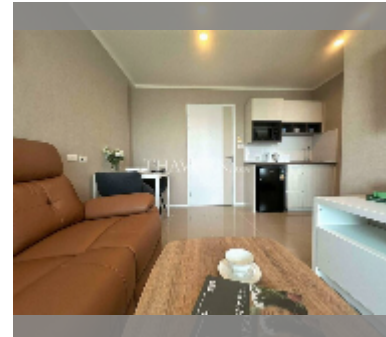

Condo for sale 1 bedroom 28 m² in Lumpini Park Beach Jomtien, Pattaya

฿ 2,150,000

UNIT PARAMETERS:

UID	FS-243003
quota	thai quota
type	1 bedroom
size	28m²
floor	18
view	sea view
quality	good
equipment: furniture, air conditioner, television, refrigerator	

PROJECT PARAMETERS:

district	Jomtien
buildings	3
floors	30
built in	2013
maintenance	B 13,440/year

FACILITIES:

General information: highrise, meters to beach: 50, minutes to beach: 1, open parking, multy-level parking.

Swimming pool: swimming pool, kids pool, rooftop pool, jacuzzi.

Chill zone: chill zone, garden, rooftop chillout.

Health zone: gym, sauna.

Other: reception, clubhouse, meeting room, games room, kids playgarden, CCTV, security.