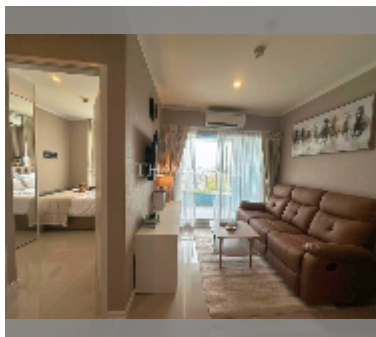

Condo for sale 1 bedroom 28 m² in Lumpini Park Beach Jomtien, Pattaya

฿ 2,150,000

UNIT PARAMETERS:

UID	FS-243003
quota	thai quota
type	1 bedroom
size	28m²
floor	18
view	sea view
quality	good
equipment: furniture, air conditioner, television, refrigerator	

PROJECT PARAMETERS:

district	Jomtien
buildings	3
floors	30
built in	2013
maintenance	B 13,440/year

FACILITIES:

General information: highrise, meters to beach: 50, minutes to beach: 1, open parking, multy-level parking.

Swimming pool: swimming pool, kids pool, rooftop pool, jacuzzi.

Chill zone: chill zone, garden, rooftop chillout.

Health zone: gym, sauna.

Other: reception, clubhouse, meeting room, games room, kids playgarden, CCTV, security.