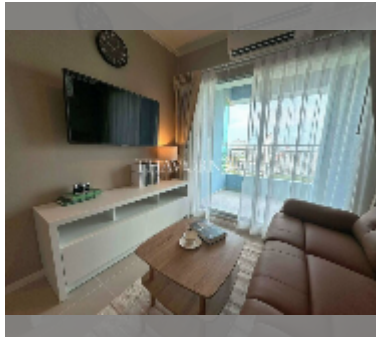

Condo for sale 1 bedroom 28 m² in Lumpini Park Beach Jomtien, Pattaya

฿ 2,150,000

UNIT PARAMETERS:

UID	FS-243003
quota	thai quota
type	1 bedroom
size	28m²
floor	18
view	sea view
quality	good
equipment: furniture, air conditioner, television, refrigerator	

PROJECT PARAMETERS:

district	Jomtien
buildings	3
floors	30
built in	2013
maintenance	B 13,440/year

FACILITIES:

General information: highrise, meters to beach: 50, minutes to beach: 1, open parking, multy-level parking.

Swimming pool: swimming pool, kids pool, rooftop pool, jacuzzi.

Chill zone: chill zone, garden, rooftop chillout.

Health zone: gym, sauna.

Other: reception, clubhouse, meeting room, games room, kids playgarden, CCTV, security.