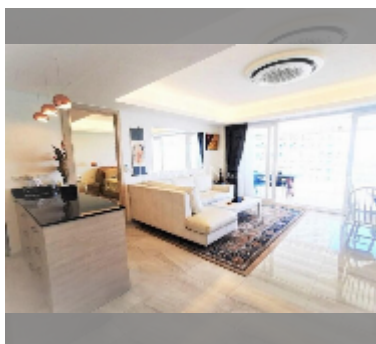

Condo for sale 1 bedroom 94 m² in Grand Condotel, Pattaya

฿ 10,970,000

UNIT PARAMETERS:

UID	FS-243002
quota	foreign quota
type	1 bedroom
size	94m²
floor	9
view	sea view
quality	good
equipment: furniture, air conditioner, television	

PROJECT PARAMETERS:

district	Thappraya
buildings	2
floors	18
built in	1988
maintenance	฿ 29,328/year

FACILITIES:

General information: highrise, underground parking, covered parking.

Swimming pool: swimming pool, sunbathing area.

Chill zone: chill zone, garden, barbeque areas.

Health zone: gym, yoga room, tennis court.

Other: lobby, meeting room, kids playgarden, CCTV, security.