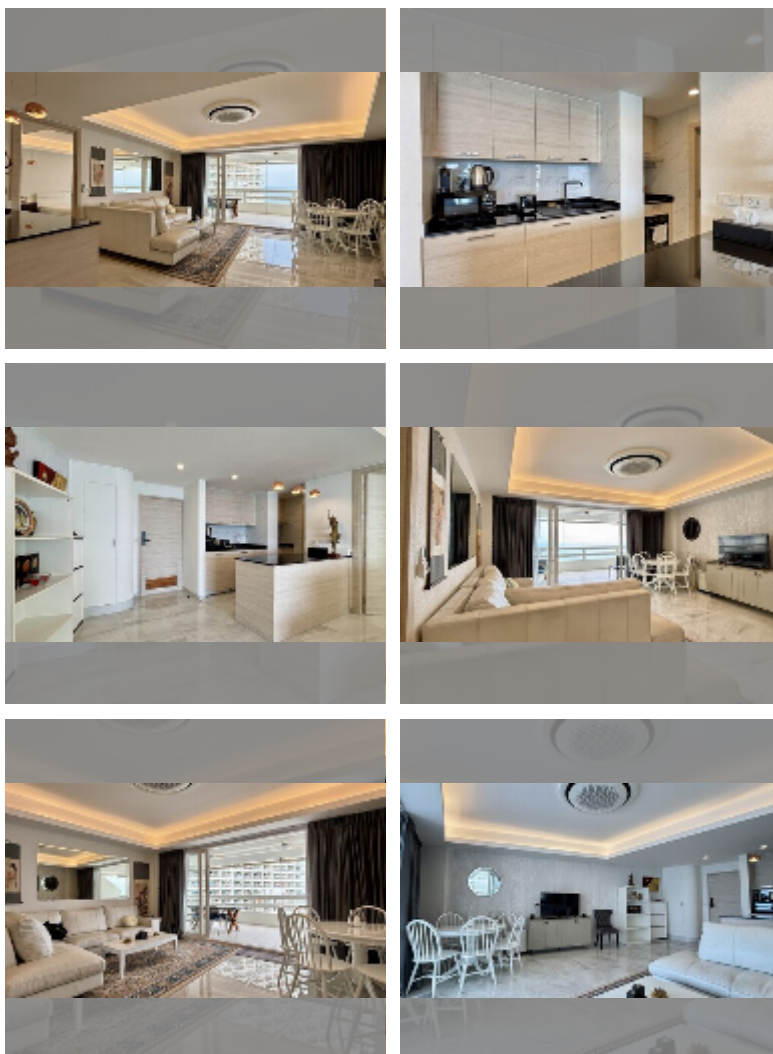

Condo for sale 1 bedroom 94 m² in Grand Condotel, Pattaya

฿ 9,900,000

UNIT PARAMETERS:

UID	FS-243002
quota	foreign quota
type	1 bedroom
size	94m²
floor	9
view	sea view
quality	excellent
equipment: furniture, air conditioner, television	

PROJECT PARAMETERS:

district	Thappraya
buildings	2
floors	18
built in	1988
maintenance	฿ 29,328/year

FACILITIES:

General information: highrise, underground parking, covered parking.

Swimming pool: swimming pool, sunbathing area.

Chill zone: chill zone, garden, barbeque areas.

Health zone: gym, yoga room, tennis court.

Other: lobby, meeting room, kids playgarden, CCTV, security.