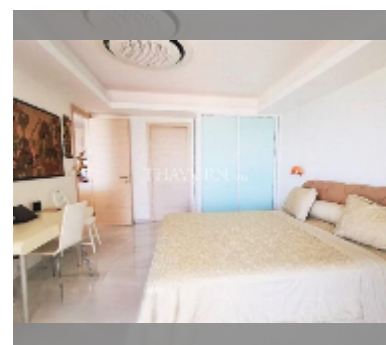

Condo for sale 1 bedroom 94 m² in Grand Condotel, Pattaya

฿ 10,970,000

UNIT PARAMETERS:

UID	FS-243002
quota	foreign quota
type	1 bedroom
size	94m²
floor	9
view	sea view
quality	good
equipment: furniture, air conditioner, television	

PROJECT PARAMETERS:

district	Thappraya
buildings	2
floors	18
built in	1988
maintenance	฿ 29,328/year

FACILITIES:

General information: highrise, underground parking, covered parking.

Swimming pool: swimming pool, sunbathing area.

Chill zone: chill zone, garden, barbeque areas.

Health zone: gym, yoga room, tennis court.

Other: lobby, meeting room, kids playgarden, CCTV, security.