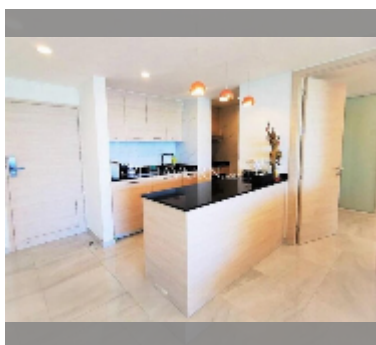

Condo for sale 1 bedroom 94 m² in Grand Condotel, Pattaya

฿ 10,970,000

UNIT PARAMETERS:

UID	FS-243002
quota	foreign quota
type	1 bedroom
size	94m²
floor	9
view	sea view
quality	good
equipment: furniture, air conditioner, television	

PROJECT PARAMETERS:

district	Thappraya
buildings	2
floors	18
built in	1988
maintenance	฿ 29,328/year

FACILITIES:

General information: highrise, underground parking, covered parking.

Swimming pool: swimming pool, sunbathing area.

Chill zone: chill zone, garden, barbeque areas.

Health zone: gym, yoga room, tennis court.

Other: lobby, meeting room, kids playgarden, CCTV, security.