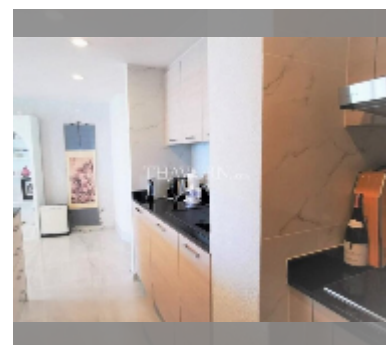

Condo for sale 1 bedroom 94 m² in Grand Condotel, Pattaya

฿ 10,970,000

UNIT PARAMETERS:

UID	FS-243002
quota	foreign quota
type	1 bedroom
size	94m²
floor	9
view	sea view
quality	good
equipment: furniture, air conditioner, television	

PROJECT PARAMETERS:

district	Thappraya
buildings	2
floors	18
built in	1988
maintenance	฿ 29,328/year

FACILITIES:

General information: highrise, underground parking, covered parking.

Swimming pool: swimming pool, sunbathing area.

Chill zone: chill zone, garden, barbeque areas.

Health zone: gym, yoga room, tennis court.

Other: lobby, meeting room, kids playgarden, CCTV, security.