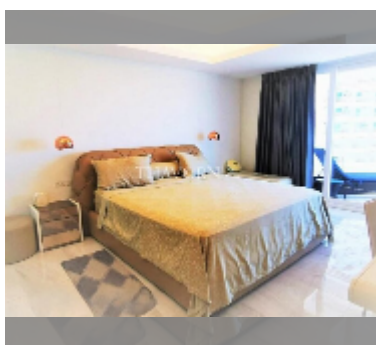

Condo for sale 1 bedroom 94 m² in Grand Condotel, Pattaya

฿ 10,970,000

UNIT PARAMETERS:

UID	FS-243002
quota	foreign quota
type	1 bedroom
size	94m²
floor	9
view	sea view
quality	good
equipment: furniture, air conditioner, television	

PROJECT PARAMETERS:

district	Thappraya
buildings	2
floors	18
built in	1988
maintenance	฿ 29,328/year

FACILITIES:

General information: highrise, underground parking, covered parking.

Swimming pool: swimming pool, sunbathing area.

Chill zone: chill zone, garden, barbeque areas.

Health zone: gym, yoga room, tennis court.

Other: lobby, meeting room, kids playgarden, CCTV, security.