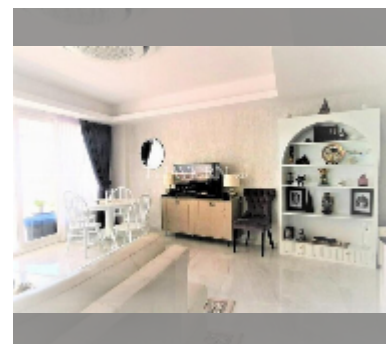

Condo for sale 1 bedroom 94 m² in Grand Condotel, Pattaya

฿ 10,970,000

UNIT PARAMETERS:

UID	FS-243002
quota	foreign quota
type	1 bedroom
size	94m²
floor	9
view	sea view
quality	good
equipment: furniture, air conditioner, television	

PROJECT PARAMETERS:

district	Thappraya
buildings	2
floors	18
built in	1988
maintenance	฿ 29,328/year

FACILITIES:

General information: highrise, underground parking, covered parking.

Swimming pool: swimming pool, sunbathing area.

Chill zone: chill zone, garden, barbeque areas.

Health zone: gym, yoga room, tennis court.

Other: lobby, meeting room, kids playgarden, CCTV, security.