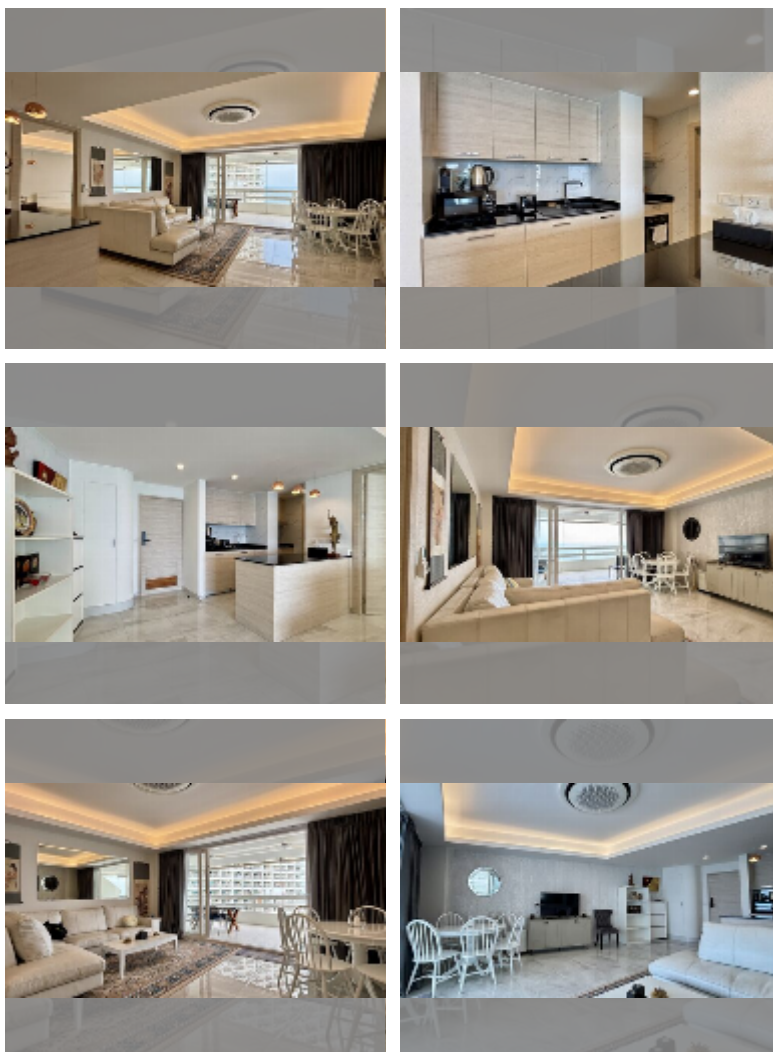

Condo for sale 1 bedroom 94 m² in Grand Condotel, Pattaya

฿ 9,900,000

UNIT PARAMETERS:

UID	FS-243002
quota	foreign quota
type	1 bedroom
size	94m²
floor	9
view	sea view
quality	excellent
equipment: furniture, air conditioner, television	

PROJECT PARAMETERS:

district	Thappraya
buildings	2
floors	18
built in	1988
maintenance	฿ 29,328/year

FACILITIES:

General information: highrise, underground parking, covered parking.

Swimming pool: swimming pool, sunbathing area.

Chill zone: chill zone, garden, barbeque areas.

Health zone: gym, yoga room, tennis court.

Other: lobby, meeting room, kids playgarden, CCTV, security.