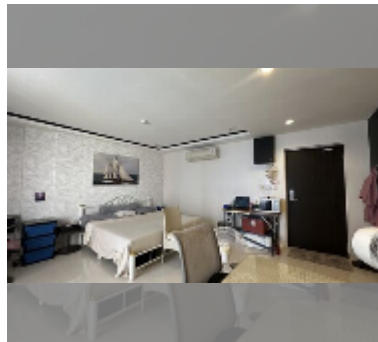

Condo for sale studio 44 m² in New Nordic Club 2, Pattaya

฿ 1,600,000

UNIT PARAMETERS:

UID	FS-242997
quota	thai quota
type	studio
size	44m²
floor	5
view	city view
quality	excellent
equipment: furniture, air conditioner, television, refrigerator	
online viewing	yes

PROJECT PARAMETERS:

district	Pratumnak
buildings	1
floors	7

FACILITIES:

General information: lowrise, meters to beach: 600, minutes to beach: 5, pets are allowed, open parking.

Swimming pool: swimming pool.

Other: lobby, CCTV, security.