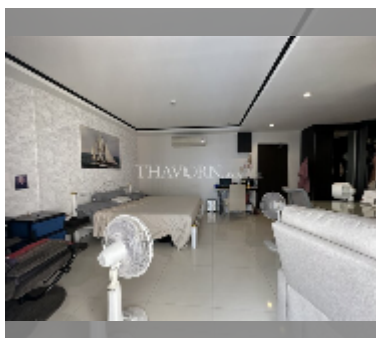

Condo for sale studio 44 m² in New Nordic Club 2, Pattaya

฿ 1,600,000

UNIT PARAMETERS:

UID	FS-242997
quota	thai quota
type	studio
size	44m²
floor	5
view	city view
quality	excellent
equipment: furniture, air conditioner, television, refrigerator	
online viewing	yes

PROJECT PARAMETERS:

district	Pratumnak
buildings	1
floors	7

FACILITIES:

General information: lowrise, meters to beach: 600, minutes to beach: 5, pets are allowed, open parking.

Swimming pool: swimming pool.

Other: lobby, CCTV, security.