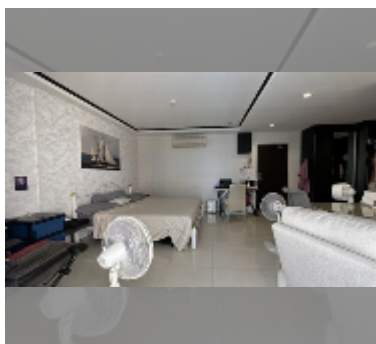

Condo for sale studio 44 m² in New Nordic Club 2, Pattaya

฿ 1,600,000

UNIT PARAMETERS:

UID	FS-242997
quota	thai quota
type	studio
size	44m²
floor	5
view	city view
quality	excellent
equipment: furniture, air conditioner, television, refrigerator	
online viewing	yes

PROJECT PARAMETERS:

district	Pratumnak
buildings	1
floors	7

FACILITIES:

General information: lowrise, meters to beach: 600, minutes to beach: 5, pets are allowed, open parking.

Swimming pool: swimming pool.

Other: lobby, CCTV, security.