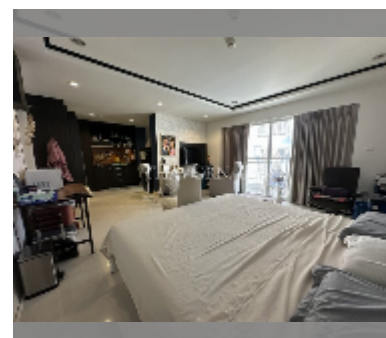

Condo for sale studio 44 m² in New Nordic Club 2, Pattaya

฿ 1,600,000

UNIT PARAMETERS:

UID	FS-242997
quota	thai quota
type	studio
size	44m²
floor	5
view	city view
quality	excellent
equipment: furniture, air conditioner, television, refrigerator	
online viewing	yes

PROJECT PARAMETERS:

district	Pratumnak
buildings	1
floors	7

FACILITIES:

General information: lowrise, meters to beach: 600, minutes to beach: 5, pets are allowed, open parking.

Swimming pool: swimming pool.

Other: lobby, CCTV, security.