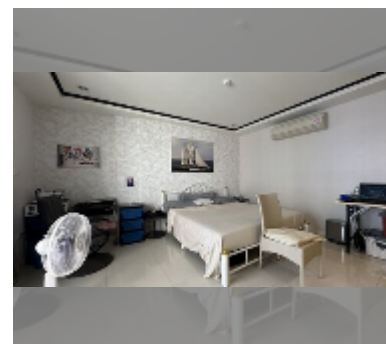

Condo for sale studio 44 m² in New Nordic Club 2, Pattaya

฿ 1,600,000

UNIT PARAMETERS:

UID	FS-242997
quota	thai quota
type	studio
size	44m²
floor	5
view	city view
quality	excellent
equipment: furniture, air conditioner, television, refrigerator	
online viewing	yes

PROJECT PARAMETERS:

district	Pratumnak
buildings	1
floors	7

FACILITIES:

General information: lowrise, meters to beach: 600, minutes to beach: 5, pets are allowed, open parking.

Swimming pool: swimming pool.

Other: lobby, CCTV, security.