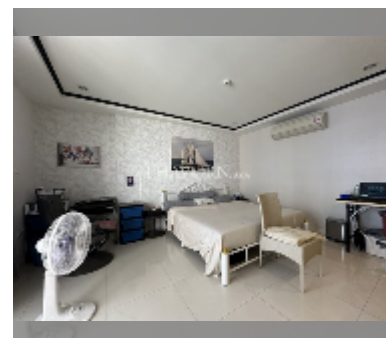

Condo for sale studio 44 m² in New Nordic Club 2, Pattaya

฿ 1,600,000

UNIT PARAMETERS:

UID	FS-242997
quota	thai quota
type	studio
size	44m²
floor	5
view	city view
quality	excellent
equipment: furniture, air conditioner, television, refrigerator	
online viewing	yes

PROJECT PARAMETERS:

district	Pratumnak
buildings	1
floors	7

FACILITIES:

General information: lowrise, meters to beach: 600, minutes to beach: 5, pets are allowed, open parking.

Swimming pool: swimming pool.

Other: lobby, CCTV, security.