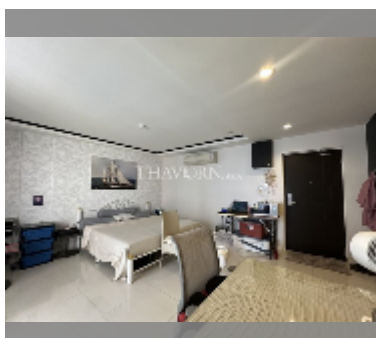

Condo for sale studio 44 m² in New Nordic Club 2, Pattaya

฿ 1,600,000

UNIT PARAMETERS:

UID	FS-242997
quota	thai quota
type	studio
size	44m²
floor	5
view	city view
quality	excellent
equipment: furniture, air conditioner, television, refrigerator	
online viewing	yes

PROJECT PARAMETERS:

district	Pratumnak
buildings	1
floors	7

FACILITIES:

General information: lowrise, meters to beach: 600, minutes to beach: 5, pets are allowed, open parking.

Swimming pool: swimming pool.

Other: lobby, CCTV, security.