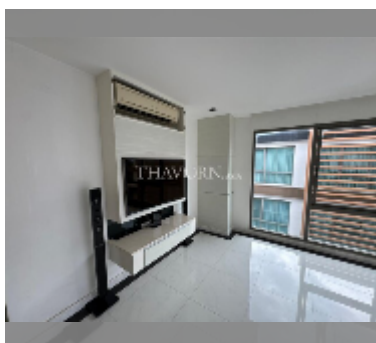

Condo for sale 2 bedroom 118 m² in The Urban, Pattaya

฿ 10,710,000

UNIT PARAMETERS:

UID	FS-242996
quota	foreign quota
type	2 bedroom
size	118m ²
floor	8
view	pool view

PROJECT PARAMETERS:

district	Central Pattaya
buildings	2
floors	8
built in	2009
maintenance	฿ 56,640/year

Health zone: gym, sauna, hamam.

Other: reception, lobby, clubhouse, games room, kids playgarden, CCTV, security.

details