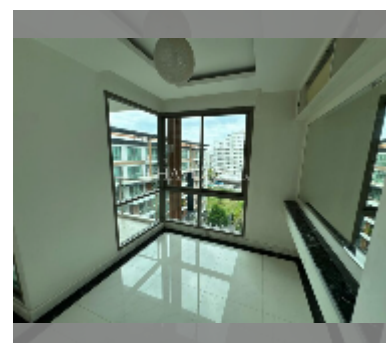

Condo for sale 2 bedroom 118 m² in The Urban, Pattaya

฿ 10,710,000

UNIT PARAMETERS:

UID	FS-242996
quota	foreign quota
type	2 bedroom
size	118m ²
floor	8
view	pool view

PROJECT PARAMETERS:

district	Central Pattaya
buildings	2
floors	8
built in	2009
maintenance	฿ 56,640/year

FACILITIES:

General information: boutique, meters to beach: 600, minutes to beach: 10,

underground parking, open parking.

Swimming pool: swimming pool, kids pool, rooftop pool, infinity view.

Chill zone: chill zone, garden.

Health zone: gym, sauna, hamam.

Other: reception, lobby, clubhouse, games room, kids playgarden, CCTV, security.

details