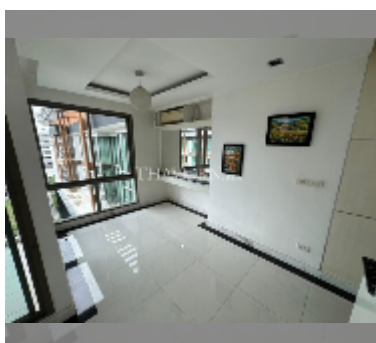

Condo for sale 2 bedroom 118 m² in The Urban, Pattaya

฿ 10,710,000

UNIT PARAMETERS:

UID	FS-242996
quota	foreign quota
type	2 bedroom
size	118m ²
floor	8
view	pool view

PROJECT PARAMETERS:

district	Central Pattaya
buildings	2
floors	8
built in	2009
maintenance	฿ 56,640/year

FACILITIES:

General information: boutique, meters to beach: 600, minutes to beach: 10,

underground parking, open parking.

Swimming pool: swimming pool, kids pool, rooftop pool, infinity view.

Chill zone: chill zone, garden.

Health zone: gym, sauna, hamam.

Other: reception, lobby, clubhouse, games room, kids playgarden, CCTV, security.

details