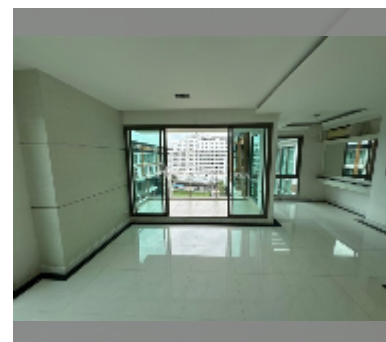

Condo for sale 2 bedroom 118 m² in The Urban, Pattaya

฿ 10,710,000

UNIT PARAMETERS:

UID	FS-242996
quota	foreign quota
type	2 bedroom
size	118m ²
floor	8
view	pool view

PROJECT PARAMETERS:

district	Central Pattaya
buildings	2
floors	8
built in	2009
maintenance	฿ 56,640/year

FACILITIES:

General information: boutique, meters to beach: 600, minutes to beach: 10,

underground parking, open parking.

Swimming pool: swimming pool, kids pool, rooftop pool, infinity view.

Chill zone: chill zone, garden.

Health zone: gym, sauna, hamam.

Other: reception, lobby, clubhouse, games room, kids playgarden, CCTV, security.

details