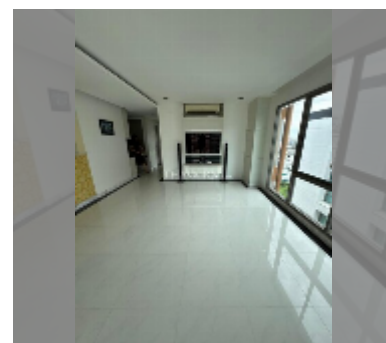

Condo for sale 2 bedroom 118 m² in The Urban, Pattaya

฿ 10,710,000

UNIT PARAMETERS:

UID	FS-242996
quota	foreign quota
type	2 bedroom
size	118m ²
floor	8
view	pool view

PROJECT PARAMETERS:

district	Central Pattaya
buildings	2
floors	8
built in	2009
maintenance	฿ 56,640/year

Health zone: gym, sauna, hamam.

Other: reception, lobby, clubhouse, games room, kids playgarden, CCTV, security.

details