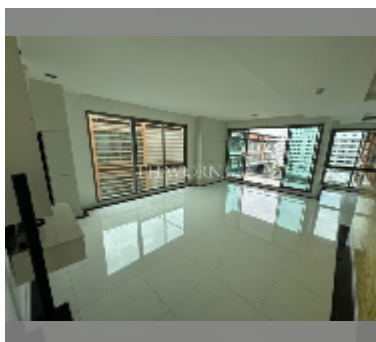

Condo for sale 2 bedroom 118 m² in The Urban, Pattaya

฿ 10,710,000

UNIT PARAMETERS:

UID	FS-242996
quota	foreign quota
type	2 bedroom
size	118m ²
floor	8
view	pool view

PROJECT PARAMETERS:

district	Central Pattaya
buildings	2
floors	8
built in	2009
maintenance	฿ 56,640/year

FACILITIES:

General information: boutique, meters to beach: 600, minutes to beach: 10,

underground parking, open parking.

Swimming pool: swimming pool, kids pool, rooftop pool, infinity view.

Chill zone: chill zone, garden.

Health zone: gym, sauna, hamam.

Other: reception, lobby, clubhouse, games room, kids playgarden, CCTV, security.

details