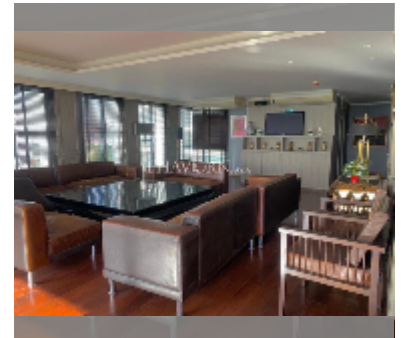

Condo for sale 1 bedroom 49 m² in The Senate Residences, Pattaya

฿ 4,810,000

UNIT PARAMETERS:

UID	FS-242995
quota	thai quota
type	1 bedroom
size	49m²
floor	3
view	garden view

PROJECT PARAMETERS:

district	Pratumnak
buildings	1
floors	8

FACILITIES:

General information: resort, underground parking.

Swimming pool: swimming pool, rooftop pool.

Chill zone: chill zone.

Health zone: gym.

Other: lobby, CCTV, security, minimart.