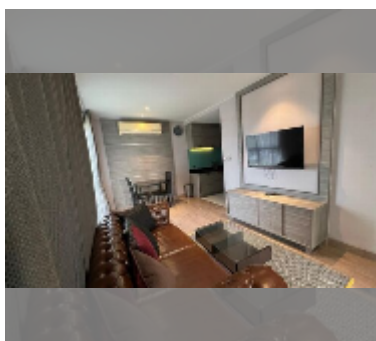

Condo for sale 1 bedroom 49 m² in The Senate Residences, Pattaya

฿ 4,810,000

UNIT PARAMETERS:

UID	FS-242995
quota	thai quota
type	1 bedroom
size	49m²
floor	3
view	garden view

PROJECT PARAMETERS:

district	Pratumnak
buildings	1
floors	8

FACILITIES:

General information: resort, underground parking.

Swimming pool: swimming pool, rooftop pool.

Chill zone: chill zone.

Health zone: gym.

Other: lobby, CCTV, security, minimart.