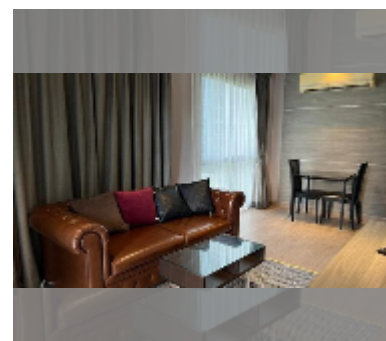

Condo for sale 1 bedroom 49 m² in The Senate Residences, Pattaya

฿ 4,810,000

UNIT PARAMETERS:

UID	FS-242995
quota	thai quota
type	1 bedroom
size	49m²
floor	3
view	garden view

PROJECT PARAMETERS:

district	Pratumnak
buildings	1
floors	8

FACILITIES:

General information: resort, underground parking.

Swimming pool: swimming pool, rooftop pool.

Chill zone: chill zone.

Health zone: gym.

Other: lobby, CCTV, security, minimart.