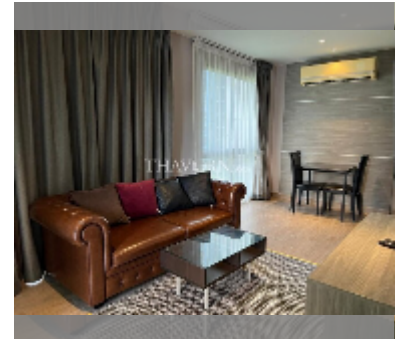

Condo for sale 1 bedroom 49 m² in The Senate Residences, Pattaya

฿ 4,810,000

UNIT PARAMETERS:

UID	FS-242995
quota	thai quota
type	1 bedroom
size	49m²
floor	3
view	garden view

PROJECT PARAMETERS:

district	Pratumnak
buildings	1
floors	8

FACILITIES:

General information: resort, underground parking.

Swimming pool: swimming pool, rooftop pool.

Chill zone: chill zone.

Health zone: gym.

Other: lobby, CCTV, security, minimart.