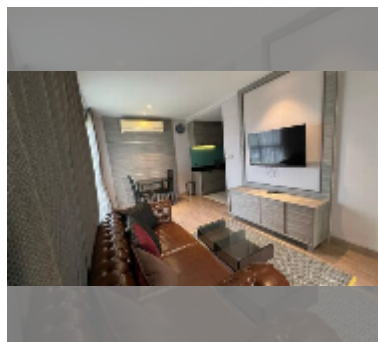

Condo for sale 1 bedroom 49 m² in The Senate Residences, Pattaya

฿ 4,810,000

UNIT PARAMETERS:

UID	FS-242995
quota	thai quota
type	1 bedroom
size	49m²
floor	3
view	garden view

PROJECT PARAMETERS:

district	Pratumnak
buildings	1
floors	8

FACILITIES:

General information: resort, underground parking.

Swimming pool: swimming pool, rooftop pool.

Chill zone: chill zone.

Health zone: gym.

Other: lobby, CCTV, security, minimart.