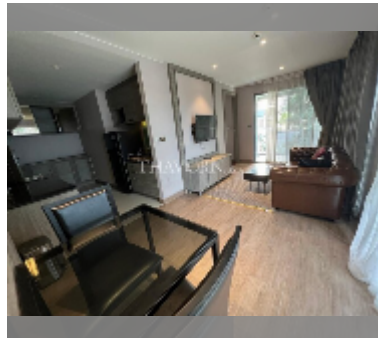

Condo for sale 1 bedroom 49 m² in The Senate Residences, Pattaya

฿ 4,810,000

UNIT PARAMETERS:

UID	FS-242995
quota	thai quota
type	1 bedroom
size	49m²
floor	3
view	garden view

PROJECT PARAMETERS:

district	Pratumnak
buildings	1
floors	8

FACILITIES:

General information: resort, underground parking.

Swimming pool: swimming pool, rooftop pool.

Chill zone: chill zone.

Health zone: gym.

Other: lobby, CCTV, security, minimart.