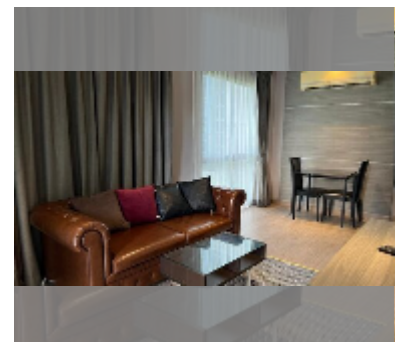

Condo for sale 1 bedroom 49 m² in The Senate Residences, Pattaya

฿ 4,810,000

UNIT PARAMETERS:

UID	FS-242995
quota	thai quota
type	1 bedroom
size	49m²
floor	3
view	garden view

PROJECT PARAMETERS:

district	Pratumnak
buildings	1
floors	8

FACILITIES:

General information: resort, underground parking.

Swimming pool: swimming pool, rooftop pool.

Chill zone: chill zone.

Health zone: gym.

Other: lobby, CCTV, security, minimart.