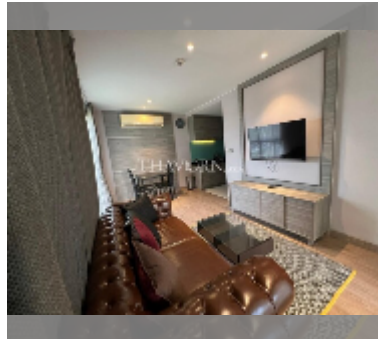

Condo for sale 1 bedroom 49 m² in The Senate Residences, Pattaya

฿ 4,810,000

UNIT PARAMETERS:

UID	FS-242995
quota	thai quota
type	1 bedroom
size	49m²
floor	3
view	garden view

PROJECT PARAMETERS:

district	Pratumnak
buildings	1
floors	8

FACILITIES:

General information: resort, underground parking.

Swimming pool: swimming pool, rooftop pool.

Chill zone: chill zone.

Health zone: gym.

Other: lobby, CCTV, security, minimart.