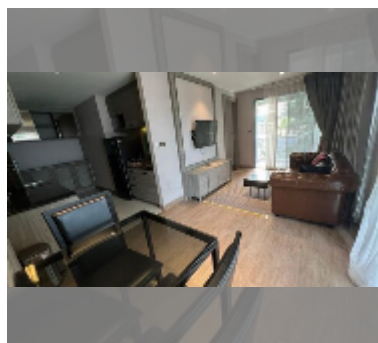

Condo for sale 1 bedroom 49 m² in The Senate Residences, Pattaya

฿ 4,810,000

UNIT PARAMETERS:

UID	FS-242995
quota	thai quota
type	1 bedroom
size	49m²
floor	3
view	garden view

PROJECT PARAMETERS:

district	Pratumnak
buildings	1
floors	8

FACILITIES:

General information: resort, underground parking.

Swimming pool: swimming pool, rooftop pool.

Chill zone: chill zone.

Health zone: gym.

Other: lobby, CCTV, security, minimart.