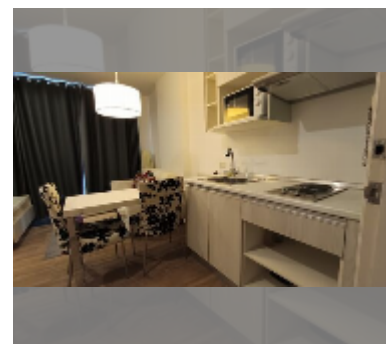

Condo for sale studio 27 m² in Neo Sea View, Pattaya

฿ 1,720,000

UNIT PARAMETERS:

UID	FS-242990
quota	thai quota
type	studio
size	27m²
floor	4
view	city view
online viewing	yes

PROJECT PARAMETERS:

district	Na Jomtien
buildings	4
floors	8
built in	2014

FACILITIES:

General information: boutique, meters to beach: 50, minutes to beach: 1, shuttle bus, covered parking.

Swimming pool: rooftop pool, sunbathing area.

Health zone: gym.

Other: reception, CCTV, security, room service.