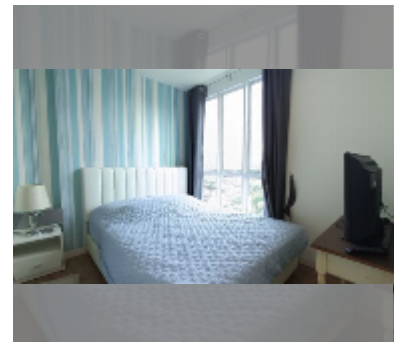

Condo for sale studio 27 m² in Neo Sea View, Pattaya

฿ 1,720,000

UNIT PARAMETERS:

UID	FS-242990
quota	thai quota
type	studio
size	27m²
floor	4
view	city view
online viewing	yes

PROJECT PARAMETERS:

district	Na Jomtien
buildings	4
floors	8
built in	2014

FACILITIES:

General information: boutique, meters to beach: 50, minutes to beach: 1, shuttle bus, covered parking.

Swimming pool: rooftop pool, sunbathing area.

Health zone: gym.

Other: reception, CCTV, security, room service.