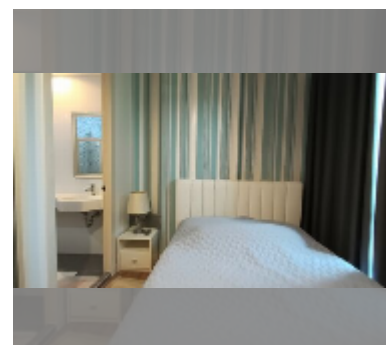

Condo for sale studio 27 m² in Neo Sea View, Pattaya

฿ 1,720,000

UNIT PARAMETERS:

UID	FS-242990
quota	thai quota
type	studio
size	27m ²
floor	4
view	city view
online viewing	yes

PROJECT PARAMETERS:

district	Na Jomtien
buildings	4
floors	8
built in	2014

FACILITIES:

General information: boutique, meters to beach: 50, minutes to beach: 1, shuttle bus, covered parking.

Swimming pool: rooftop pool, sunbathing area.

Health zone: gym.

Other: reception, CCTV, security, room service.