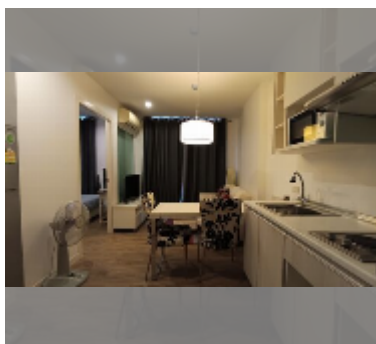

Condo for sale studio 27 m² in Neo Sea View, Pattaya

฿ 1,720,000

UNIT PARAMETERS:

UID	FS-242990
quota	thai quota
type	studio
size	27m ²
floor	4
view	city view
online viewing	yes

PROJECT PARAMETERS:

district	Na Jomtien
buildings	4
floors	8
built in	2014

FACILITIES:

General information: boutique, meters to beach: 50, minutes to beach: 1, shuttle bus, covered parking.

Swimming pool: rooftop pool, sunbathing area.

Health zone: gym.

Other: reception, CCTV, security, room service.