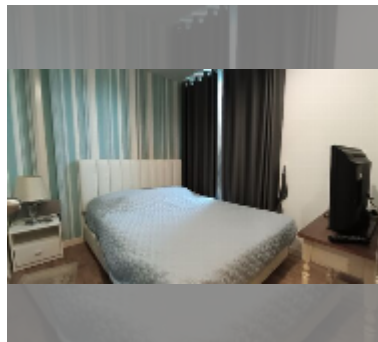

## Condo for sale studio 27 m<sup>2</sup> in Neo Sea View, Pattaya

**฿ 1,720,000**

### UNIT PARAMETERS:

UID	FS-242990
quota	thai quota
type	studio
size	27m <sup>2</sup>
floor	4
view	city view
online viewing	yes

### FACILITIES:

**General information:** boutique, meters to beach: 50, minutes to beach: 1, shuttle bus, covered parking.

**Swimming pool:** rooftop pool, sunbathing area.

**Health zone:** gym.

**Other:** reception, CCTV, security, room service.