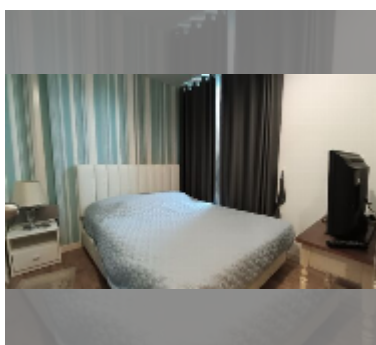

Condo for sale studio 27 m² in Neo Sea View, Pattaya

฿ 1,720,000

UNIT PARAMETERS:

UID	FS-242990
quota	thai quota
type	studio
size	27m ²
floor	4
view	city view
online viewing	yes

PROJECT PARAMETERS:

district	Na Jomtien
buildings	4
floors	8
built in	2014

FACILITIES:

General information: boutique, meters to beach: 50, minutes to beach: 1, shuttle bus, covered parking.

Swimming pool: rooftop pool, sunbathing area.

Health zone: gym.

Other: reception, CCTV, security, room service.