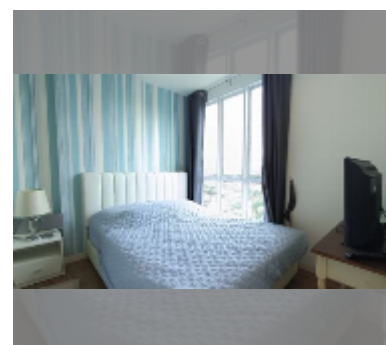

Condo for sale studio 27 m² in Neo Sea View, Pattaya

฿ 1,720,000

UNIT PARAMETERS:

UID	FS-242990
quota	thai quota
type	studio
size	27m ²
floor	4
view	city view
online viewing	yes

PROJECT PARAMETERS:

district	Na Jomtien
buildings	4
floors	8
built in	2014

FACILITIES:

General information: boutique, meters to beach: 50, minutes to beach: 1, shuttle bus, covered parking.

Swimming pool: rooftop pool, sunbathing area.

Health zone: gym.

Other: reception, CCTV, security, room service.