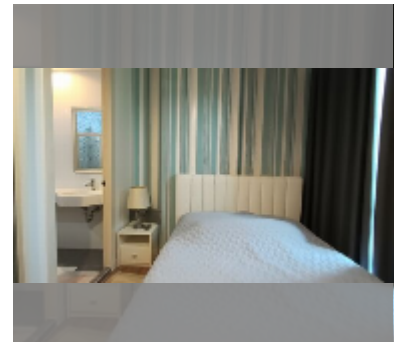

## Condo for sale studio 27 m<sup>2</sup> in Neo Sea View, Pattaya

**฿ 1,720,000**

### UNIT PARAMETERS:

UID	FS-242990
quota	thai quota
type	studio
size	27m <sup>2</sup>
floor	4
view	city view
online viewing	yes

### FACILITIES:

**General information:** boutique, meters to beach: 50, minutes to beach: 1, shuttle bus, covered parking.

**Swimming pool:** rooftop pool, sunbathing area.

**Health zone:** gym.

**Other:** reception, CCTV, security, room service.