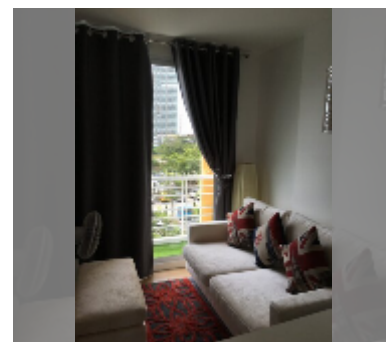

Condo for sale studio 27 m² in Neo Sea View, Pattaya

฿ 1,720,000

UNIT PARAMETERS:

UID	FS-242990
quota	thai quota
type	studio
size	27m ²
floor	4
view	city view
online viewing	yes

PROJECT PARAMETERS:

district	Na Jomtien
buildings	4
floors	8
built in	2014

FACILITIES:

General information: boutique, meters to beach: 50, minutes to beach: 1, shuttle bus, covered parking.

Swimming pool: rooftop pool, sunbathing area.

Health zone: gym.

Other: reception, CCTV, security, room service.