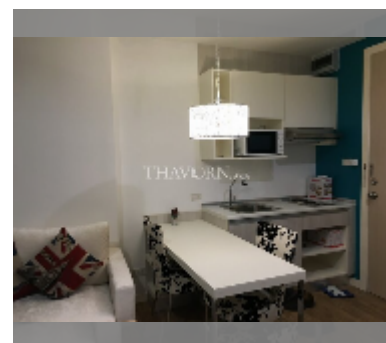

Condo for sale studio 27 m² in Neo Sea View, Pattaya

฿ 1,720,000

UNIT PARAMETERS:

UID	FS-242990
quota	thai quota
type	studio
size	27m²
floor	4
view	city view
online viewing	yes

PROJECT PARAMETERS:

district	Na Jomtien
buildings	4
floors	8
built in	2014

FACILITIES:

General information: boutique, meters to beach: 50, minutes to beach: 1, shuttle bus, covered parking.

Swimming pool: rooftop pool, sunbathing area.

Health zone: gym.

Other: reception, CCTV, security, room service.