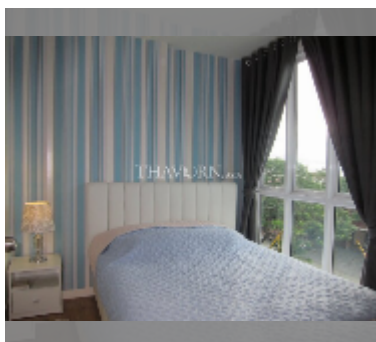

Condo for sale studio 27 m² in Neo Sea View, Pattaya

฿ 1,720,000

UNIT PARAMETERS:

UID	FS-242990
quota	thai quota
type	studio
size	27m ²
floor	4
view	city view
online viewing	yes

PROJECT PARAMETERS:

district	Na Jomtien
buildings	4
floors	8
built in	2014

FACILITIES:

General information: boutique, meters to beach: 50, minutes to beach: 1, shuttle bus, covered parking.

Swimming pool: rooftop pool, sunbathing area.

Health zone: gym.

Other: reception, CCTV, security, room service.