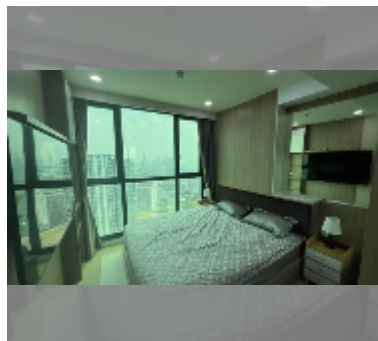

Condo for sale 1 bedroom 35 m² in Dusit Grand Condo View, Pattaya

฿ 2,300,000

UNIT PARAMETERS:

UID	FS-242989
quota	company ownership
type	1 bedroom
size	35m ²
floor	30
view	sea view

PROJECT PARAMETERS:

district	Jomtien
buildings	1
floors	36
built in	2016
maintenance	฿ 16,800/year

FACILITIES:

General information: highrise, meters to beach: 300, underground parking, open parking.

Swimming pool: swimming pool, kids pool, waterfall, jacuzzi.

Health zone: gym.

Other: reception, CCTV, security, minimart, laundry.