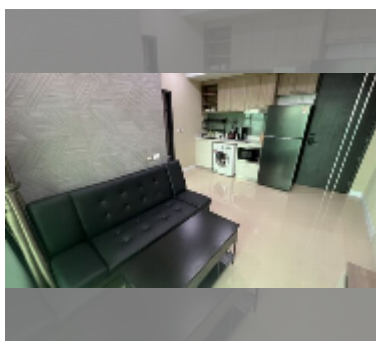

Condo for sale 1 bedroom 35 m² in Dusit Grand Condo View, Pattaya

฿ 2,300,000

UNIT PARAMETERS:

| | |
|-------|-------------------|
| UID | FS-242989 |
| quota | company ownership |
| type | 1 bedroom |
| size | 35m ² |
| floor | 30 |
| view | sea view |

Swimming pool: swimming pool, kids pool, waterfall, jacuzzi.

Health zone: gym.

Other: reception, CCTV, security, minimart, laundry.

[details](#)