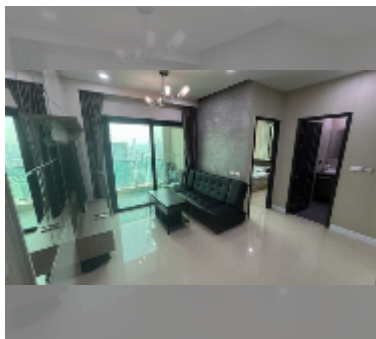

Condo for sale 1 bedroom 35 m² in Dusit Grand Condo View, Pattaya

฿ 2,300,000

UNIT PARAMETERS:

| | |
|-------|-------------------|
| UID | FS-242989 |
| quota | company ownership |
| type | 1 bedroom |
| size | 35m ² |
| floor | 30 |
| view | sea view |

Swimming pool: swimming pool, kids pool, waterfall, jacuzzi.

Health zone: gym.

Other: reception, CCTV, security, minimart, laundry.

[details](#)