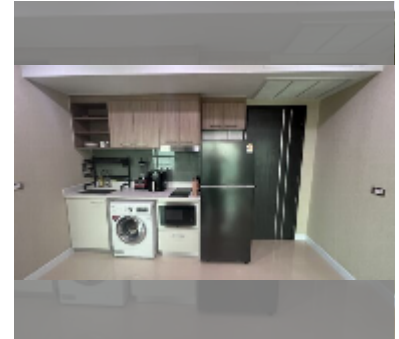

Condo for sale 1 bedroom 35 m² in Dusit Grand Condo View, Pattaya

฿ 2,300,000

UNIT PARAMETERS:

UID	FS-242989
quota	company ownership
type	1 bedroom
size	35m ²
floor	30
view	sea view

PROJECT PARAMETERS:

district	Jomtien
buildings	1
floors	36
built in	2016
maintenance	฿ 16,800/year

FACILITIES:

General information: highrise, meters to beach: 300, underground parking, open parking.

Swimming pool: swimming pool, kids pool, waterfall, jacuzzi.

Health zone: gym.

Other: reception, CCTV, security, minimart, laundry.