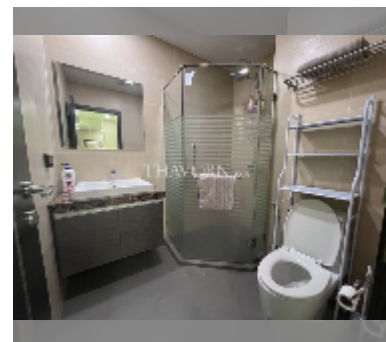

Condo for sale 1 bedroom 35 m² in Dusit Grand Condo View, Pattaya

฿ 2,300,000

UNIT PARAMETERS:

UID	FS-242989
quota	company ownership
type	1 bedroom
size	35m ²
floor	30
view	sea view

PROJECT PARAMETERS:

district	Jomtien
buildings	1
floors	36
built in	2016
maintenance	฿ 16,800/year

FACILITIES:

General information: highrise, meters to beach: 300, underground parking, open parking.

Swimming pool: swimming pool, kids pool, waterfall, jacuzzi.

Health zone: gym.

Other: reception, CCTV, security, minimart, laundry.