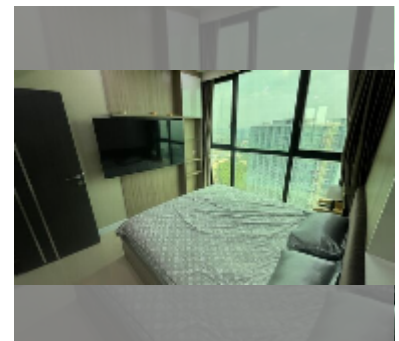

Condo for sale 1 bedroom 35 m² in Dusit Grand Condo View, Pattaya

฿ 2,300,000

UNIT PARAMETERS:

UID	FS-242989
quota	company ownership
type	1 bedroom
size	35m ²
floor	30
view	sea view

PROJECT PARAMETERS:

district	Jomtien
buildings	1
floors	36
built in	2016
maintenance	฿ 16,800/year

FACILITIES:

General information: highrise, meters to beach: 300, underground parking, open parking.

Swimming pool: swimming pool, kids pool, waterfall, jacuzzi.

Health zone: gym.

Other: reception, CCTV, security, minimart, laundry.