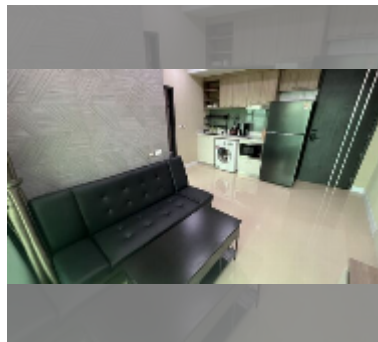

Condo for sale 1 bedroom 35 m² in Dusit Grand Condo View, Pattaya

฿ 2,300,000

UNIT PARAMETERS:

UID	FS-242989
quota	company ownership
type	1 bedroom
size	35m ²
floor	30
view	sea view

PROJECT PARAMETERS:

district	Jomtien
buildings	1
floors	36
built in	2016
maintenance	฿ 16,800/year

FACILITIES:

General information: highrise, meters to beach: 300, underground parking, open parking.

Swimming pool: swimming pool, kids pool, waterfall, jacuzzi.

Health zone: gym.

Other: reception, CCTV, security, minimart, laundry.