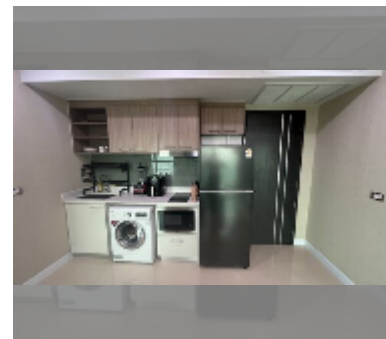

Condo for sale 1 bedroom 35 m² in Dusit Grand Condo View, Pattaya

฿ 2,300,000

UNIT PARAMETERS:

| | |
|-------|-------------------|
| UID | FS-242989 |
| quota | company ownership |
| type | 1 bedroom |
| size | 35m ² |
| floor | 30 |
| view | sea view |

Swimming pool: swimming pool, kids pool, waterfall, jacuzzi.

Health zone: gym.

Other: reception, CCTV, security, minimart, laundry.

[details](#)