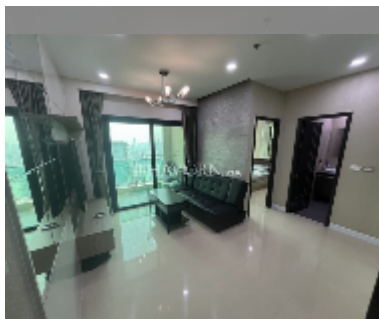

Condo for sale 1 bedroom 35 m² in Dusit Grand Condo View, Pattaya

฿ 2,300,000

UNIT PARAMETERS:

UID	FS-242989
quota	company ownership
type	1 bedroom
size	35m ²
floor	30
view	sea view

PROJECT PARAMETERS:

district	Jomtien
buildings	1
floors	36
built in	2016
maintenance	฿ 16,800/year

FACILITIES:

General information: highrise, meters to beach: 300, underground parking, open parking.

Swimming pool: swimming pool, kids pool, waterfall, jacuzzi.

Health zone: gym.

Other: reception, CCTV, security, minimart, laundry.