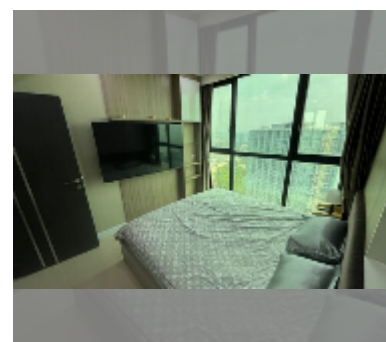

Condo for sale 1 bedroom 35 m² in Dusit Grand Condo View, Pattaya

฿ 2,300,000

UNIT PARAMETERS:

UID	FS-242989
quota	company ownership
type	1 bedroom
size	35m²
floor	30
view	sea view

PROJECT PARAMETERS:

district	Jomtien
buildings	1
floors	36
built in	2016
maintenance	฿ 16,800/year

FACILITIES:

General information: highrise, meters to beach: 300, underground parking, open parking.

Swimming pool: swimming pool, kids pool, waterfall, jacuzzi.

Health zone: gym.

Other: reception, CCTV, security, minimart, laundry.