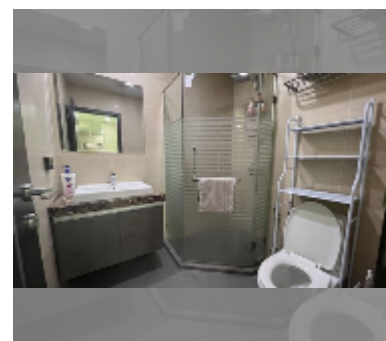

Condo for sale 1 bedroom 35 m² in Dusit Grand Condo View, Pattaya

฿ 2,300,000

UNIT PARAMETERS:

| | |
|-------|-------------------|
| UID | FS-242989 |
| quota | company ownership |
| type | 1 bedroom |
| size | 35m ² |
| floor | 30 |
| view | sea view |

Swimming pool: swimming pool, kids pool, waterfall, jacuzzi.

Health zone: gym.

Other: reception, CCTV, security, minimart, laundry.

[details](#)