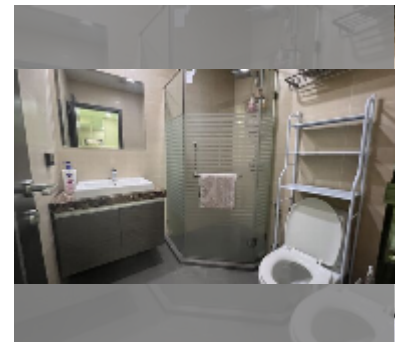

Condo for sale 1 bedroom 35 m² in Dusit Grand Condo View, Pattaya

฿ 2,300,000

UNIT PARAMETERS:

UID	FS-242989
quota	company ownership
type	1 bedroom
size	35m ²
floor	30
view	sea view

PROJECT PARAMETERS:

district	Jomtien
buildings	1
floors	36
built in	2016
maintenance	฿ 16,800/year

FACILITIES:

General information: highrise, meters to beach: 300, underground parking, open parking.

Swimming pool: swimming pool, kids pool, waterfall, jacuzzi.

Health zone: gym.

Other: reception, CCTV, security, minimart, laundry.