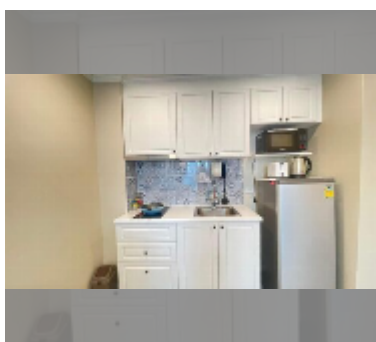

Condo for sale 1 bedroom 35 m² in The Orient Resort and Spa, Pattaya

฿ 2,300,000

UNIT PARAMETERS:

UID	FS-242987
quota	thai quota
type	1 bedroom
size	35m²
floor	3
view	pool view
equipment: furniture, air conditioner, television, refrigerator	

PROJECT PARAMETERS:

district	Jomtien
buildings	3
floors	8
built in	2018

FACILITIES:

General information: resort, meters to beach: 500, minutes to beach: 10, open parking.

Swimming pool: swimming pool, kids pool, water slides, jacuzzi, pool bar .

Chill zone: chill zone, garden.

Health zone: gym, sauna.

Other: reception, lobby, meeting room, CCTV, security, room service.