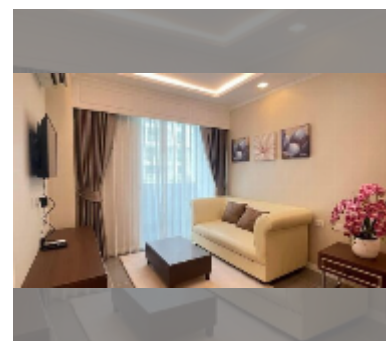

Condo for sale 1 bedroom 35 m² in The Orient Resort and Spa, Pattaya

฿ 2,300,000

UNIT PARAMETERS:

UID	FS-242987
quota	thai quota
type	1 bedroom
size	35m ²
floor	3
view	pool view
equipment: furniture, air conditioner, television, refrigerator	

PROJECT PARAMETERS:

district	Jomtien
buildings	3
floors	8
built in	2018

FACILITIES:

General information: resort, meters to beach: 500, minutes to beach: 10, open parking.

Swimming pool: swimming pool, kids pool, water slides, jacuzzi, pool bar .

Chill zone: chill zone, garden.

Health zone: gym, sauna.

Other: reception, lobby, meeting room, CCTV, security, room service.

details