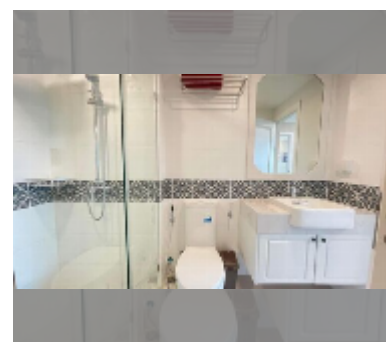

Condo for sale 1 bedroom 35 m² in The Orient Resort and Spa, Pattaya

฿ 2,300,000

UNIT PARAMETERS:

UID	FS-242987
quota	thai quota
type	1 bedroom
size	35m²
floor	3
view	pool view
equipment: furniture, air conditioner, television, refrigerator	

PROJECT PARAMETERS:

district	Jomtien
buildings	3
floors	8
built in	2018

FACILITIES:

General information: resort, meters to beach: 500, minutes to beach: 10, open parking.

Swimming pool: swimming pool, kids pool, water slides, jacuzzi, pool bar .

Chill zone: chill zone, garden.

Health zone: gym, sauna.

Other: reception, lobby, meeting room, CCTV, security, room service.