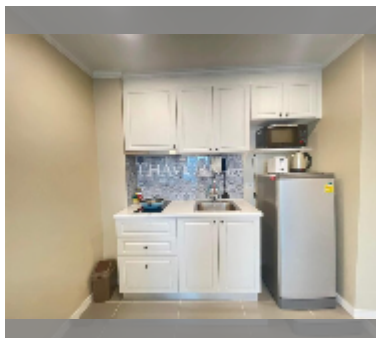

Condo for sale 1 bedroom 35 m² in The Orient Resort and Spa, Pattaya

฿ 2,300,000

UNIT PARAMETERS:

UID	FS-242987
quota	thai quota
type	1 bedroom
size	35m²
floor	3
view	pool view
equipment: furniture, air conditioner, television, refrigerator	

PROJECT PARAMETERS:

district	Jomtien
buildings	3
floors	8
built in	2018

FACILITIES:

General information: resort, meters to beach: 500, minutes to beach: 10, open parking.

Swimming pool: swimming pool, kids pool, water slides, jacuzzi, pool bar .

Chill zone: chill zone, garden.

Health zone: gym, sauna.

Other: reception, lobby, meeting room, CCTV, security, room service.