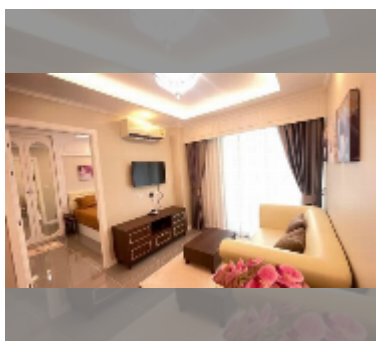

Condo for sale 1 bedroom 35 m² in The Orient Resort and Spa, Pattaya

฿ 2,300,000

UNIT PARAMETERS:

UID	FS-242987
quota	thai quota
type	1 bedroom
size	35m ²
floor	3
view	pool view
equipment: furniture, air conditioner, television, refrigerator	

PROJECT PARAMETERS:

district	Jomtien
buildings	3
floors	8
built in	2018

FACILITIES:

General information: resort, meters to beach: 500, minutes to beach: 10, open parking.

Swimming pool: swimming pool, kids pool, water slides, jacuzzi, pool bar .

Chill zone: chill zone, garden.

Health zone: gym, sauna.

Other: reception, lobby, meeting room, CCTV, security, room service.

details