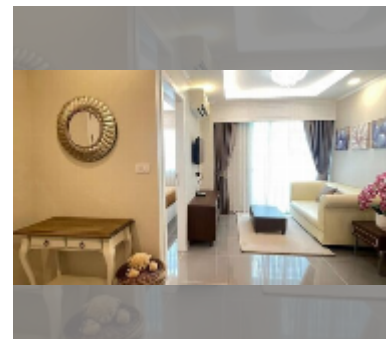

Condo for sale 1 bedroom 35 m² in The Orient Resort and Spa, Pattaya

฿ 2,300,000

UNIT PARAMETERS:

UID	FS-242987
quota	thai quota
type	1 bedroom
size	35m ²
floor	3
view	pool view
equipment: furniture, air conditioner, television, refrigerator	

PROJECT PARAMETERS:

district	Jomtien
buildings	3
floors	8
built in	2018

FACILITIES:

General information: resort, meters to beach: 500, minutes to beach: 10, open parking.

Swimming pool: swimming pool, kids pool, water slides, jacuzzi, pool bar .

Chill zone: chill zone, garden.

Health zone: gym, sauna.

Other: reception, lobby, meeting room, CCTV, security, room service.

details