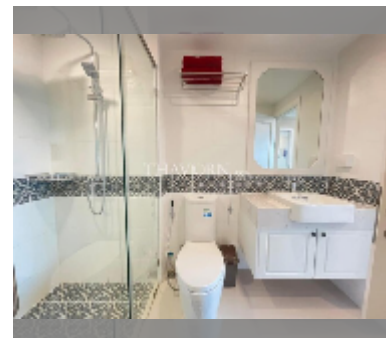

Condo for sale 1 bedroom 35 m² in The Orient Resort and Spa, Pattaya

฿ 2,300,000

UNIT PARAMETERS:

UID	FS-242987
quota	thai quota
type	1 bedroom
size	35m²
floor	3
view	pool view
equipment: furniture, air conditioner, television, refrigerator	

PROJECT PARAMETERS:

district	Jomtien
buildings	3
floors	8
built in	2018

FACILITIES:

General information: resort, meters to beach: 500, minutes to beach: 10, open parking.

Swimming pool: swimming pool, kids pool, water slides, jacuzzi, pool bar .

Chill zone: chill zone, garden.

Health zone: gym, sauna.

Other: reception, lobby, meeting room, CCTV, security, room service.