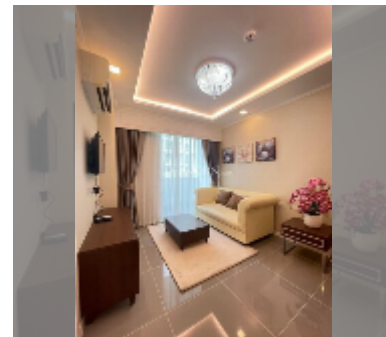

Condo for sale 1 bedroom 35 m² in The Orient Resort and Spa, Pattaya

฿ 2,300,000

UNIT PARAMETERS:

UID	FS-242987
quota	thai quota
type	1 bedroom
size	35m ²
floor	3
view	pool view
equipment: furniture, air conditioner, television, refrigerator	

PROJECT PARAMETERS:

district	Jomtien
buildings	3
floors	8
built in	2018

FACILITIES:

General information: resort, meters to beach: 500, minutes to beach: 10, open parking.

Swimming pool: swimming pool, kids pool, water slides, jacuzzi, pool bar .

Chill zone: chill zone, garden.

Health zone: gym, sauna.

Other: reception, lobby, meeting room, CCTV, security, room service.

[details](#)