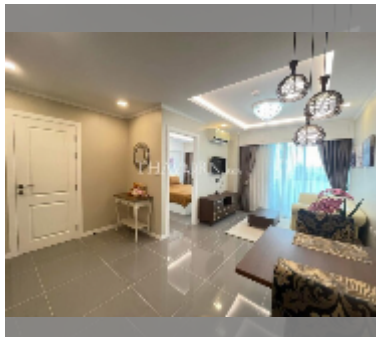

Condo for sale 1 bedroom 35 m² in The Orient Resort and Spa, Pattaya

฿ 2,300,000

UNIT PARAMETERS:

UID	FS-242987
quota	thai quota
type	1 bedroom
size	35m²
floor	3
view	pool view
equipment: furniture, air conditioner, television, refrigerator	

PROJECT PARAMETERS:

district	Jomtien
buildings	3
floors	8
built in	2018

FACILITIES:

General information: resort, meters to beach: 500, minutes to beach: 10, open parking.

Swimming pool: swimming pool, kids pool, water slides, jacuzzi, pool bar .

Chill zone: chill zone, garden.

Health zone: gym, sauna.

Other: reception, lobby, meeting room, CCTV, security, room service.