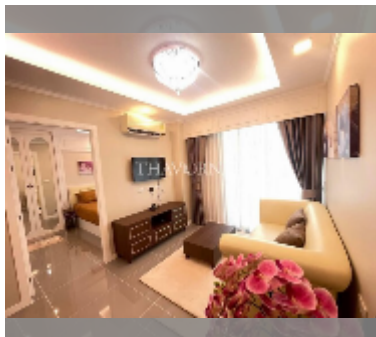

Condo for sale 1 bedroom 35 m² in The Orient Resort and Spa, Pattaya

฿ 2,300,000

UNIT PARAMETERS:

UID	FS-242987
quota	thai quota
type	1 bedroom
size	35m²
floor	3
view	pool view
equipment: furniture, air conditioner, television, refrigerator	

PROJECT PARAMETERS:

district	Jomtien
buildings	3
floors	8
built in	2018

FACILITIES:

General information: resort, meters to beach: 500, minutes to beach: 10, open parking.

Swimming pool: swimming pool, kids pool, water slides, jacuzzi, pool bar .

Chill zone: chill zone, garden.

Health zone: gym, sauna.

Other: reception, lobby, meeting room, CCTV, security, room service.