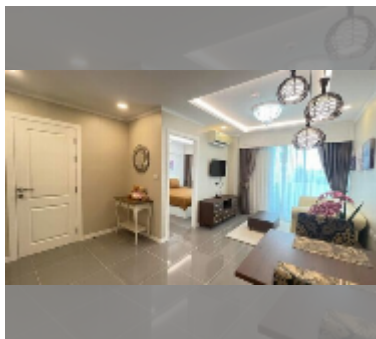

Condo for sale 1 bedroom 35 m² in The Orient Resort and Spa, Pattaya

฿ 2,300,000

UNIT PARAMETERS:

UID	FS-242987
quota	thai quota
type	1 bedroom
size	35m²
floor	3
view	pool view
equipment: furniture, air conditioner, television, refrigerator	

PROJECT PARAMETERS:

district	Jomtien
buildings	3
floors	8
built in	2018

FACILITIES:

General information: resort, meters to beach: 500, minutes to beach: 10, open parking.

Swimming pool: swimming pool, kids pool, water slides, jacuzzi, pool bar .

Chill zone: chill zone, garden.

Health zone: gym, sauna.

Other: reception, lobby, meeting room, CCTV, security, room service.