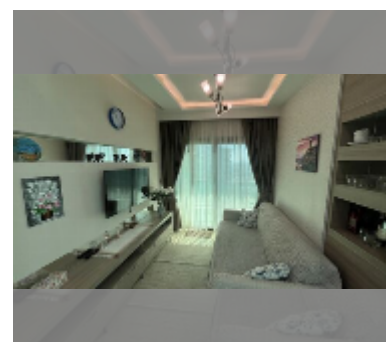

Condo for sale 1 bedroom 45 m² in Dusit Grand Condo View, Pattaya

฿ 4,170,000

UNIT PARAMETERS:

UID	FS-242986
quota	foreign quota
type	1 bedroom
size	45m²
floor	26
view	sea view

PROJECT PARAMETERS:

district	Jomtien
buildings	1
floors	36
built in	2016
maintenance	฿ 21,600/year

FACILITIES:

General information: highrise, meters to beach: 300, underground parking, open parking.

Swimming pool: swimming pool, kids pool, waterfall, jacuzzi.

Health zone: gym.

Other: reception, CCTV, security, minimart, laundry.