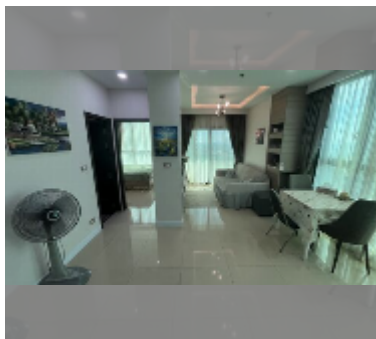

Condo for sale 1 bedroom 45 m² in Dusit Grand Condo View, Pattaya

฿ 4,170,000

UNIT PARAMETERS:

UID	FS-242986
quota	foreign quota
type	1 bedroom
size	45m²
floor	26
view	sea view

PROJECT PARAMETERS:

district	Jomtien
buildings	1
floors	36
built in	2016
maintenance	฿ 21,600/year

FACILITIES:

General information: highrise, meters to beach: 300, underground parking, open parking.

Swimming pool: swimming pool, kids pool, waterfall, jacuzzi.

Health zone: gym.

Other: reception, CCTV, security, minimart, laundry.