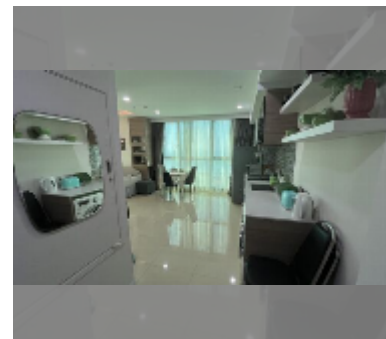

Condo for sale 1 bedroom 45 m² in Dusit Grand Condo View, Pattaya

฿ 4,170,000

UNIT PARAMETERS:

UID	FS-242986
quota	foreign quota
type	1 bedroom
size	45m²
floor	26
view	sea view

PROJECT PARAMETERS:

district	Jomtien
buildings	1
floors	36
built in	2016
maintenance	฿ 21,600/year

FACILITIES:

General information: highrise, meters to beach: 300, underground parking, open parking.

Swimming pool: swimming pool, kids pool, waterfall, jacuzzi.

Health zone: gym.

Other: reception, CCTV, security, minimart, laundry.