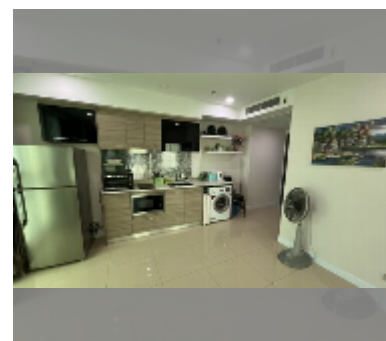

Condo for sale 1 bedroom 45 m² in Dusit Grand Condo View, Pattaya

฿ 4,170,000

UNIT PARAMETERS:

UID	FS-242986
quota	foreign quota
type	1 bedroom
size	45m²
floor	26
view	sea view

PROJECT PARAMETERS:

district	Jomtien
buildings	1
floors	36
built in	2016
maintenance	฿ 21,600/year

FACILITIES:

General information: highrise, meters to beach: 300, underground parking, open parking.

Swimming pool: swimming pool, kids pool, waterfall, jacuzzi.

Health zone: gym.

Other: reception, CCTV, security, minimart, laundry.