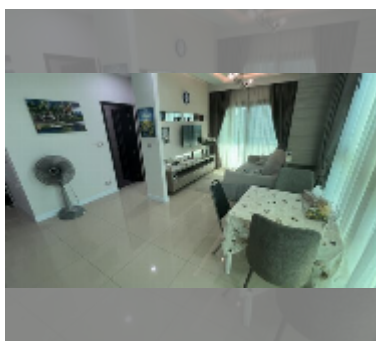

Condo for sale 1 bedroom 45 m² in Dusit Grand Condo View, Pattaya

฿ 4,170,000

UNIT PARAMETERS:

UID	FS-242986
quota	foreign quota
type	1 bedroom
size	45m²
floor	26
view	sea view

PROJECT PARAMETERS:

district	Jomtien
buildings	1
floors	36
built in	2016
maintenance	฿ 21,600/year

FACILITIES:

General information: highrise, meters to beach: 300, underground parking, open parking.

Swimming pool: swimming pool, kids pool, waterfall, jacuzzi.

Health zone: gym.

Other: reception, CCTV, security, minimart, laundry.