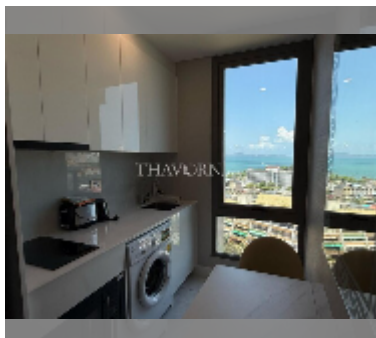

Condo for sale 1 bedroom 29 m² in Copacabana Beach Jomtien, Pattaya

฿ 3,970,000

UNIT PARAMETERS:

UID	FS-242985
quota	company ownership
type	1 bedroom
size	29m²
floor	15
view	sea view
quality	good
equipment: furniture, internet, television, washing-machine, refrigerator	

PROJECT PARAMETERS:

district	Jomtien
buildings	1
floors	59
built in	2022
maintenance	B 17,400/year

FACILITIES:

General information: highrise, meters to beach: 50, minutes to beach: 1, shuttle bus, beach front, open parking, multy-level parking.

Swimming pool: swimming pool, rooftop pool, infinity view, jacuzzi, pool bar , sunbathing area.

Chill zone: chill zone, garden, rooftop chillout.

Health zone: gym, sauna, hamam.

Other: lobby, meeting room, games room, kids playgarden, CCTV, security.