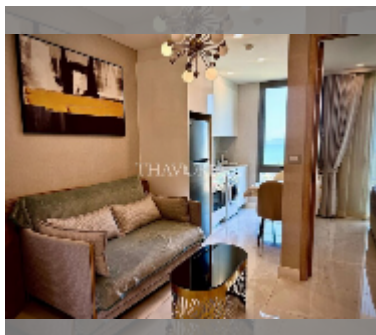

Condo for sale 1 bedroom 29 m² in Copacabana Beach Jomtien, Pattaya

฿ 3,970,000

UNIT PARAMETERS:

UID	FS-242985
quota	company ownership
type	1 bedroom
size	29m ²
floor	15
view	sea view
quality	good
equipment: furniture, internet, television, washing-machine, refrigerator	

Swimming pool: swimming pool, rooftop pool, infinity view, jacuzzi, pool bar , sunbathing area.

Chill zone: chill zone, garden, rooftop chillout.

Health zone: gym, sauna, hamam.

Other: lobby, meeting room, games room, kids playgarden, CCTV, security.