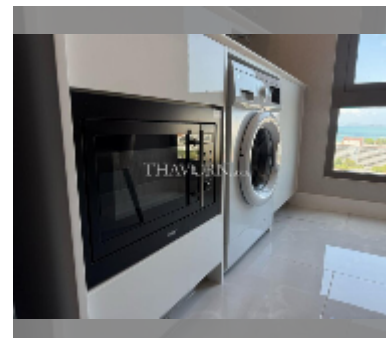

Condo for sale 1 bedroom 29 m² in Copacabana Beach Jomtien, Pattaya

฿ 3,970,000

UNIT PARAMETERS:

UID	FS-242985
quota	company ownership
type	1 bedroom
size	29m²
floor	15
view	sea view
quality	good
equipment: furniture, internet, television, washing-machine, refrigerator	

PROJECT PARAMETERS:

district	Jomtien
buildings	1
floors	59
built in	2022
maintenance	B 17,400/year

FACILITIES:

General information: highrise, meters to beach: 50, minutes to beach: 1, shuttle bus, beach front, open parking, multy-level parking.

Swimming pool: swimming pool, rooftop pool, infinity view, jacuzzi, pool bar , sunbathing area.

Chill zone: chill zone, garden, rooftop chillout.

Health zone: gym, sauna, hamam.

Other: lobby, meeting room, games room, kids playgarden, CCTV, security.