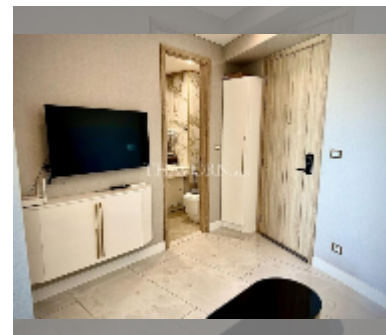

Condo for sale 1 bedroom 29 m² in Copacabana Beach Jomtien, Pattaya

฿ 3,970,000

UNIT PARAMETERS:

UID	FS-242985
quota	company ownership
type	1 bedroom
size	29m²
floor	15
view	sea view
quality	good
equipment: furniture, internet, television, washing-machine, refrigerator	

PROJECT PARAMETERS:

district	Jomtien
buildings	1
floors	59
built in	2022
maintenance	B 17,400/year

FACILITIES:

General information: highrise, meters to beach: 50, minutes to beach: 1, shuttle bus, beach front, open parking, multy-level parking.

Swimming pool: swimming pool, rooftop pool, infinity view, jacuzzi, pool bar , sunbathing area.

Chill zone: chill zone, garden, rooftop chillout.

Health zone: gym, sauna, hamam.

Other: lobby, meeting room, games room, kids playgarden, CCTV, security.