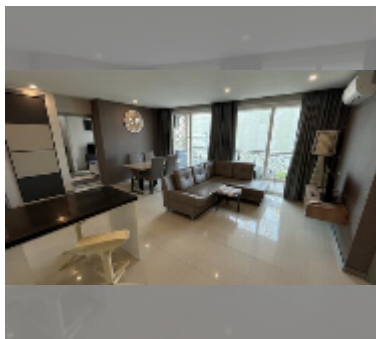

Condo for sale 2 bedroom 73 m² in Atlantis Condo Resort, Pattaya

฿ 4,440,000

UNIT PARAMETERS:

UID	FS-242984
quota	company ownership
type	2 bedroom
size	73m ²
floor	4
view	city view
quality	good
equipment: furniture, air conditioner, television, refrigerator	

Swimming pool: swimming pool, kids pool, water slides, waterfall, jacuzzi.

Chill zone: chill zone, garden.

Health zone: gym, sauna, hamam.

Other: reception, lobby, clubhouse, games room, kids playgarden, CCTV, security, minimart, laundry.