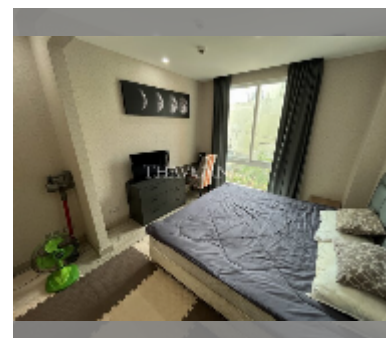

Condo for sale 2 bedroom 73 m² in Atlantis Condo Resort, Pattaya

฿ 4,440,000

UNIT PARAMETERS:

UID	FS-242984
quota	company ownership
type	2 bedroom
size	73m²
floor	4
view	city view
quality	good
equipment: furniture, air conditioner, television, refrigerator	

PROJECT PARAMETERS:

district	Jomtien
buildings	5
floors	8
built in	2014
maintenance	฿ 30,660/year

FACILITIES:

General information: resort, meters to beach: 500, minutes to beach: 5, open parking, covered parking.

Swimming pool: swimming pool, kids pool, water slides, waterfall, jacuzzi.

Chill zone: chill zone, garden.

Health zone: gym, sauna, hamam.

Other: reception, lobby, clubhouse, games room, kids playgarden, CCTV, security, minimart, laundry.