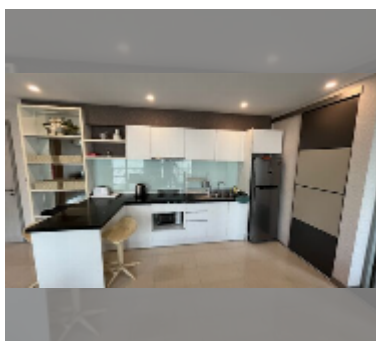

Condo for sale 2 bedroom 73 m² in Atlantis Condo Resort, Pattaya

฿ 4,440,000

UNIT PARAMETERS:

UID	FS-242984
quota	company ownership
type	2 bedroom
size	73m²
floor	4
view	city view
quality	good
equipment: furniture, air conditioner, television, refrigerator	

PROJECT PARAMETERS:

district	Jomtien
buildings	5
floors	8
built in	2014
maintenance	฿ 30,660/year

FACILITIES:

General information: resort, meters to beach: 500, minutes to beach: 5, open parking, covered parking.

Swimming pool: swimming pool, kids pool, water slides, waterfall, jacuzzi.

Chill zone: chill zone, garden.

Health zone: gym, sauna, hamam.

Other: reception, lobby, clubhouse, games room, kids playgarden, CCTV, security, minimart, laundry.