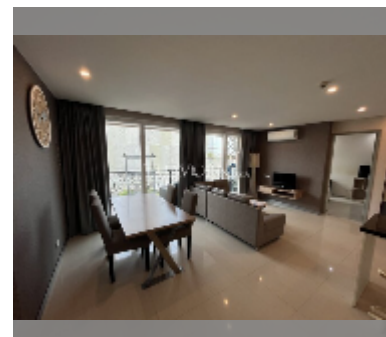

Condo for sale 2 bedroom 73 m² in Atlantis Condo Resort, Pattaya

฿ 4,440,000

UNIT PARAMETERS:

UID	FS-242984
quota	company ownership
type	2 bedroom
size	73m²
floor	4
view	city view
quality	good
equipment: furniture, air conditioner, television, refrigerator	

PROJECT PARAMETERS:

district	Jomtien
buildings	5
floors	8
built in	2014
maintenance	฿ 30,660/year

FACILITIES:

General information: resort, meters to beach: 500, minutes to beach: 5, open parking, covered parking.

Swimming pool: swimming pool, kids pool, water slides, waterfall, jacuzzi.

Chill zone: chill zone, garden.

Health zone: gym, sauna, hamam.

Other: reception, lobby, clubhouse, games room, kids playgarden, CCTV, security, minimart, laundry.