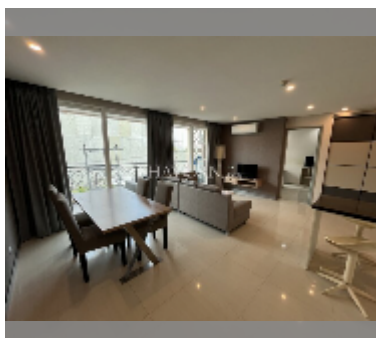

Condo for sale 2 bedroom 73 m² in Atlantis Condo Resort, Pattaya

฿ 4,440,000

UNIT PARAMETERS:

UID	FS-242984
quota	company ownership
type	2 bedroom
size	73m²
floor	4
view	city view
quality	good
equipment: furniture, air conditioner, television, refrigerator	

PROJECT PARAMETERS:

district	Jomtien
buildings	5
floors	8
built in	2014
maintenance	฿ 30,660/year

FACILITIES:

General information: resort, meters to beach: 500, minutes to beach: 5, open parking, covered parking.

Swimming pool: swimming pool, kids pool, water slides, waterfall, jacuzzi.

Chill zone: chill zone, garden.

Health zone: gym, sauna, hamam.

Other: reception, lobby, clubhouse, games room, kids playgarden, CCTV, security, minimart, laundry.