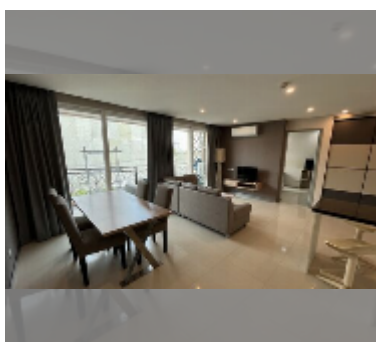

Condo for sale 2 bedroom 73 m² in Atlantis Condo Resort, Pattaya

฿ 4,440,000

UNIT PARAMETERS:

UID	FS-242984
quota	company ownership
type	2 bedroom
size	73m²
floor	4
view	city view
quality	good
equipment: furniture, air conditioner, television, refrigerator	

PROJECT PARAMETERS:

district	Jomtien
buildings	5
floors	8
built in	2014
maintenance	฿ 30,660/year

FACILITIES:

General information: resort, meters to beach: 500, minutes to beach: 5, open parking, covered parking.

Swimming pool: swimming pool, kids pool, water slides, waterfall, jacuzzi.

Chill zone: chill zone, garden.

Health zone: gym, sauna, hamam.

Other: reception, lobby, clubhouse, games room, kids playgarden, CCTV, security, minimart, laundry.