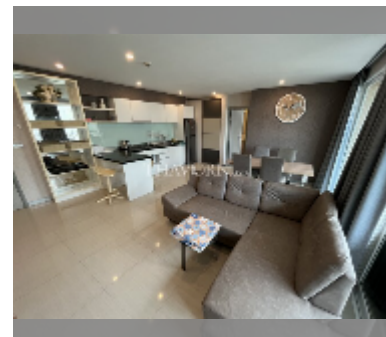

Condo for sale 2 bedroom 73 m² in Atlantis Condo Resort, Pattaya

฿ 4,440,000

UNIT PARAMETERS:

UID	FS-242984
quota	company ownership
type	2 bedroom
size	73m²
floor	4
view	city view
quality	good
equipment: furniture, air conditioner, television, refrigerator	

PROJECT PARAMETERS:

district	Jomtien
buildings	5
floors	8
built in	2014
maintenance	฿ 30,660/year

FACILITIES:

General information: resort, meters to beach: 500, minutes to beach: 5, open parking, covered parking.

Swimming pool: swimming pool, kids pool, water slides, waterfall, jacuzzi.

Chill zone: chill zone, garden.

Health zone: gym, sauna, hamam.

Other: reception, lobby, clubhouse, games room, kids playgarden, CCTV, security, minimart, laundry.