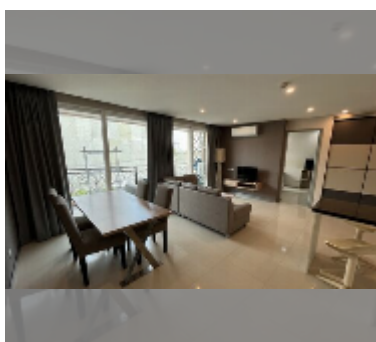

Condo for sale 2 bedroom 73 m² in Atlantis Condo Resort, Pattaya

฿ 4,440,000

UNIT PARAMETERS:

UID	FS-242984
quota	company ownership
type	2 bedroom
size	73m ²
floor	4
view	city view
quality	good
equipment: furniture, air conditioner, television, refrigerator	

Swimming pool: swimming pool, kids pool, water slides, waterfall, jacuzzi.

Chill zone: chill zone, garden.

Health zone: gym, sauna, hamam.

Other: reception, lobby, clubhouse, games room, kids playgarden, CCTV, security, minimart, laundry.