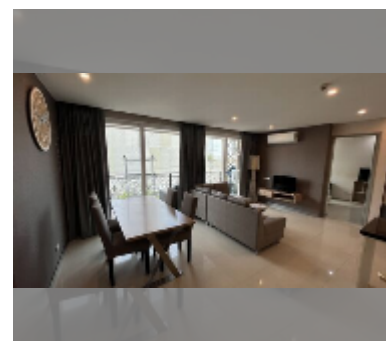

Condo for sale 2 bedroom 73 m² in Atlantis Condo Resort, Pattaya

฿ 4,440,000

UNIT PARAMETERS:

UID	FS-242984
quota	company ownership
type	2 bedroom
size	73m²
floor	4
view	city view
quality	good
equipment: furniture, air conditioner, television, refrigerator	

PROJECT PARAMETERS:

district	Jomtien
buildings	5
floors	8
built in	2014
maintenance	฿ 30,660/year

FACILITIES:

General information: resort, meters to beach: 500, minutes to beach: 5, open parking, covered parking.

Swimming pool: swimming pool, kids pool, water slides, waterfall, jacuzzi.

Chill zone: chill zone, garden.

Health zone: gym, sauna, hamam.

Other: reception, lobby, clubhouse, games room, kids playgarden, CCTV, security, minimart, laundry.