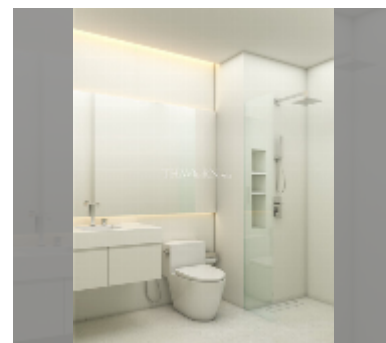

Condo for sale 1 bedroom 40 m² in The Secret Garden Condominium, Pattaya

฿ 5,140,000

UNIT PARAMETERS:

UID	FS-242982
quota	foreign quota
type	1 bedroom
size	40m²
floor	5
view	city view

PROJECT PARAMETERS:

district	Wongamat
buildings	1
floors	8
start of construction	2024
built in	2027

FACILITIES:

General information: resort, meters to beach: 1400, minutes to beach: 15, pets are allowed, underground parking.

Swimming pool: swimming pool, kids pool, rooftop pool, infinity view, sunbathing area.

Chill zone: chill zone, garden, rooftop chillout.

Health zone: gym, sauna.

Other: reception, lobby, games room, CCTV, security.