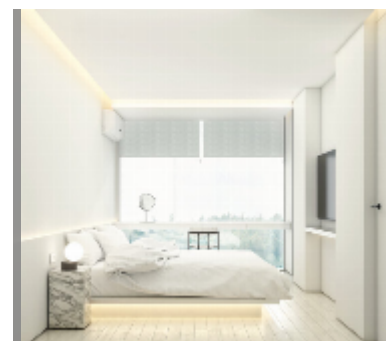

Condo for sale 1 bedroom 40 m² in The Secret Garden Condominium, Pattaya

฿ 5,140,000

UNIT PARAMETERS:

UID	FS-242982
quota	foreign quota
type	1 bedroom
size	40m²
floor	5
view	city view

PROJECT PARAMETERS:

district	Wongamat
buildings	1
floors	8
start of construction	2024
built in	2027

FACILITIES:

General information: resort, meters to beach: 1400, minutes to beach: 15, pets are allowed, underground parking.

Swimming pool: swimming pool, kids pool, rooftop pool, infinity view, sunbathing area.

Chill zone: chill zone, garden, rooftop chillout.

Health zone: gym, sauna.

Other: reception, lobby, games room, CCTV, security.