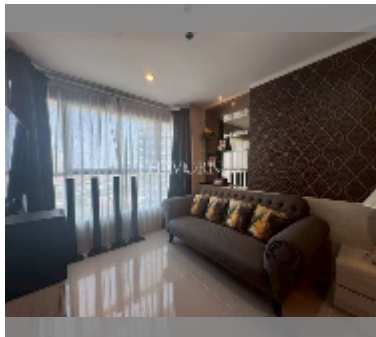

Condo for sale 2 bedroom 71 m² in Lumpini Seaview Jomtien, Pattaya

฿ 5,790,000

UNIT PARAMETERS:

UID	FS-242980
quota	foreign quota
type	2 bedroom
size	71m²
floor	17
view	sea view
quality	good
equipment: furniture, air conditioner, television, washing-machine, refrigerator	

PROJECT PARAMETERS:

district	Jomtien
buildings	2
floors	30
built in	2014

FACILITIES:

- General information: highrise, meters to beach: 400, multy-level parking.
- Swimming pool: swimming pool.
- Chill zone: chill zone, garden.
- Health zone: gym.
- Other: kids playgarden, CCTV, security.