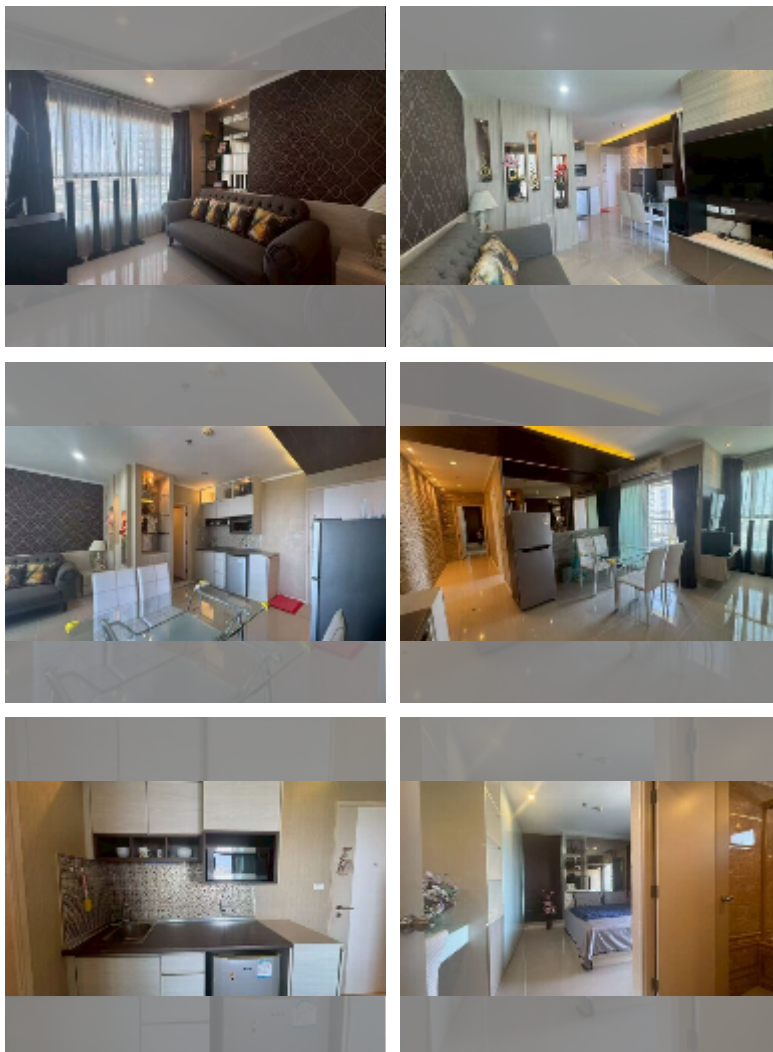

Condo for sale 2 bedroom 71 m² in Lumpini Seaview Jomtien, Pattaya

฿ 5,790,000

UNIT PARAMETERS:

UID	FS-242980
quota	foreign quota
type	2 bedroom
size	71m²
floor	17
view	sea view
quality	good
equipment: furniture, air conditioner, television, washing-machine, refrigerator	

PROJECT PARAMETERS:

district	Jomtien
buildings	2
floors	30
built in	2014

FACILITIES:

- General information: highrise, meters to beach: 400, multy-level parking.
- Swimming pool: swimming pool.
- Chill zone: chill zone, garden.
- Health zone: gym.
- Other: kids playgarden, CCTV, security.