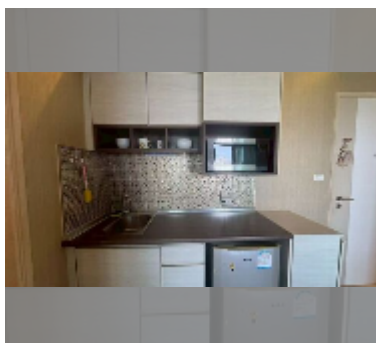

Condo for sale 2 bedroom 71 m² in Lumpini Seaview Jomtien, Pattaya

฿ 5,790,000

UNIT PARAMETERS:

UID	FS-242980
quota	foreign quota
type	2 bedroom
size	71m²
floor	17
view	sea view
quality	good
equipment: furniture, air conditioner, television, washing-machine, refrigerator	

PROJECT PARAMETERS:

district	Jomtien
buildings	2
floors	30
built in	2014

FACILITIES:

- General information: highrise, meters to beach: 400, multy-level parking.
- Swimming pool: swimming pool.
- Chill zone: chill zone, garden.
- Health zone: gym.
- Other: kids playgarden, CCTV, security.