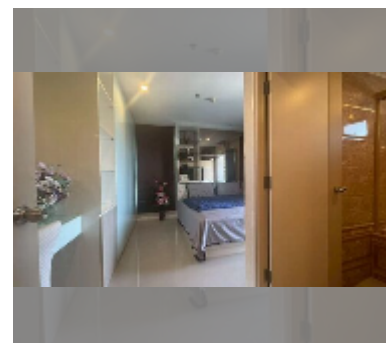

Condo for sale 2 bedroom 71 m² in Lumpini Seaview Jomtien, Pattaya

฿ 5,790,000

UNIT PARAMETERS:

UID	FS-242980
quota	foreign quota
type	2 bedroom
size	71m²
floor	17
view	sea view
quality	good
equipment: furniture, air conditioner, television, washing-machine, refrigerator	

PROJECT PARAMETERS:

district	Jomtien
buildings	2
floors	30
built in	2014

FACILITIES:

- General information: highrise, meters to beach: 400, multy-level parking.
- Swimming pool: swimming pool.
- Chill zone: chill zone, garden.
- Health zone: gym.
- Other: kids playgarden, CCTV, security.