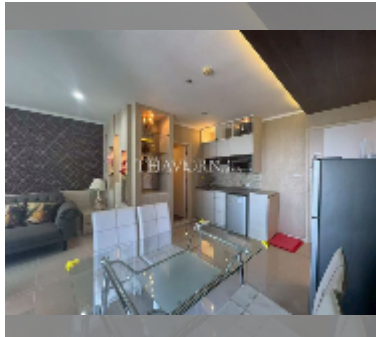

Condo for sale 2 bedroom 71 m² in Lumpini Seaview Jomtien, Pattaya

฿ 5,790,000

UNIT PARAMETERS:

UID	FS-242980
quota	foreign quota
type	2 bedroom
size	71m²
floor	17
view	sea view
quality	good
equipment: furniture, air conditioner, television, washing-machine, refrigerator	

PROJECT PARAMETERS:

district	Jomtien
buildings	2
floors	30
built in	2014

FACILITIES:

- General information: highrise, meters to beach: 400, multy-level parking.
- Swimming pool: swimming pool.
- Chill zone: chill zone, garden.
- Health zone: gym.
- Other: kids playgarden, CCTV, security.