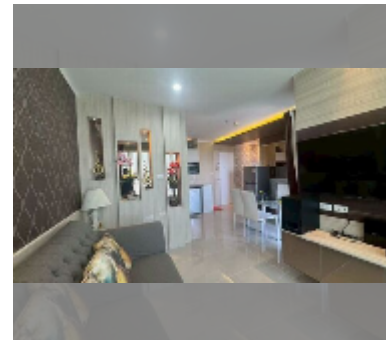

Condo for sale 2 bedroom 71 m² in Lumpini Seaview Jomtien, Pattaya

฿ 5,790,000

UNIT PARAMETERS:

UID	FS-242980
quota	foreign quota
type	2 bedroom
size	71m²
floor	17
view	sea view
quality	good
equipment: furniture, air conditioner, television, washing-machine, refrigerator	

PROJECT PARAMETERS:

district	Jomtien
buildings	2
floors	30
built in	2014

FACILITIES:

- General information: highrise, meters to beach: 400, multy-level parking.
- Swimming pool: swimming pool.
- Chill zone: chill zone, garden.
- Health zone: gym.
- Other: kids playgarden, CCTV, security.