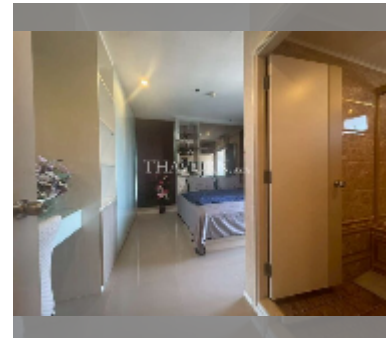

Condo for sale 2 bedroom 71 m² in Lumpini Seaview Jomtien, Pattaya

฿ 5,790,000

UNIT PARAMETERS:

UID	FS-242980
quota	foreign quota
type	2 bedroom
size	71m²
floor	17
view	sea view
quality	good
equipment: furniture, air conditioner, television, washing-machine, refrigerator	

PROJECT PARAMETERS:

district	Jomtien
buildings	2
floors	30
built in	2014

FACILITIES:

- General information: highrise, meters to beach: 400, multy-level parking.
- Swimming pool: swimming pool.
- Chill zone: chill zone, garden.
- Health zone: gym.
- Other: kids playgarden, CCTV, security.