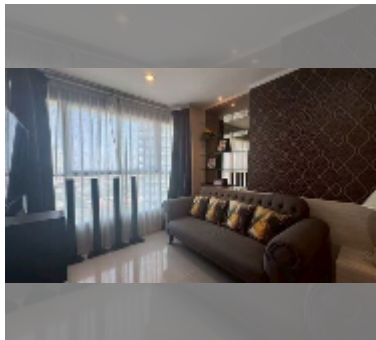

Condo for sale 2 bedroom 71 m² in Lumpini Seaview Jomtien, Pattaya

฿ 5,790,000

UNIT PARAMETERS:

UID	FS-242980
quota	foreign quota
type	2 bedroom
size	71m²
floor	17
view	sea view
quality	good
equipment: furniture, air conditioner, television, washing-machine, refrigerator	

PROJECT PARAMETERS:

district	Jomtien
buildings	2
floors	30
built in	2014

FACILITIES:

- General information: highrise, meters to beach: 400, multy-level parking.
- Swimming pool: swimming pool.
- Chill zone: chill zone, garden.
- Health zone: gym.
- Other: kids playgarden, CCTV, security.