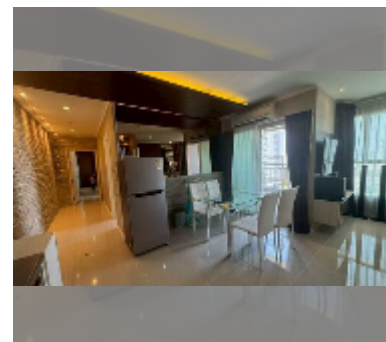

Condo for sale 2 bedroom 71 m² in Lumpini Seaview Jomtien, Pattaya

฿ 5,790,000

UNIT PARAMETERS:

UID	FS-242980
quota	foreign quota
type	2 bedroom
size	71m²
floor	17
view	sea view
quality	good
equipment: furniture, air conditioner, television, washing-machine, refrigerator	

PROJECT PARAMETERS:

district	Jomtien
buildings	2
floors	30
built in	2014

FACILITIES:

- General information: highrise, meters to beach: 400, multy-level parking.
- Swimming pool: swimming pool.
- Chill zone: chill zone, garden.
- Health zone: gym.
- Other: kids playgarden, CCTV, security.