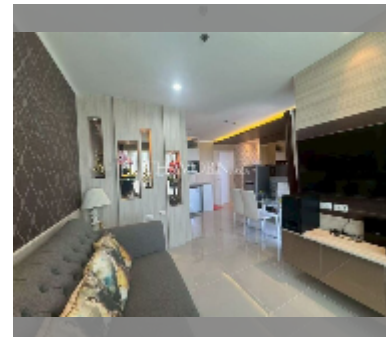

Condo for sale 2 bedroom 71 m² in Lumpini Seaview Jomtien, Pattaya

฿ 5,790,000

UNIT PARAMETERS:

UID	FS-242980
quota	foreign quota
type	2 bedroom
size	71m²
floor	17
view	sea view
quality	good
equipment: furniture, air conditioner, television, washing-machine, refrigerator	

PROJECT PARAMETERS:

district	Jomtien
buildings	2
floors	30
built in	2014

FACILITIES:

- General information: highrise, meters to beach: 400, multy-level parking.
- Swimming pool: swimming pool.
- Chill zone: chill zone, garden.
- Health zone: gym.
- Other: kids playgarden, CCTV, security.