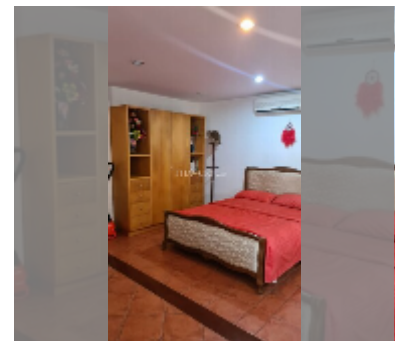

Condo for sale studio 64 m² in Chateau Dale Thabali Condo, Pattaya

฿ 4,710,000

UNIT PARAMETERS:

UID	FS-242978
quota	foreign quota
type	studio
size	64m²
floor	4
view	city view

PROJECT PARAMETERS:

district	Thappraya
buildings	4
floors	6
built in	2007

FACILITIES:

- General information: resort, covered parking.
- Swimming pool: swimming pool.
- Chill zone: chill zone, garden.
- Health zone: massage, SPA.
- Other: CCTV, security.