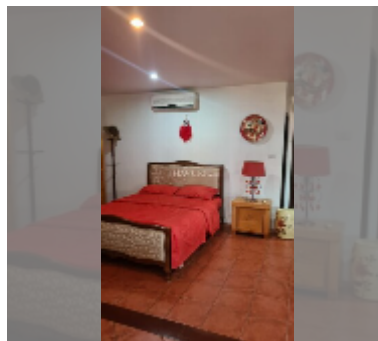

Condo for sale studio 64 m² in Chateau Dale Thabali Condo, Pattaya

฿ 4,710,000

UNIT PARAMETERS:

UID	FS-242978
quota	foreign quota
type	studio
size	64m²
floor	4
view	city view

PROJECT PARAMETERS:

district	Thappraya
buildings	4
floors	6
built in	2007

FACILITIES:

- General information: resort, covered parking.
- Swimming pool: swimming pool.
- Chill zone: chill zone, garden.
- Health zone: massage, SPA.
- Other: CCTV, security.