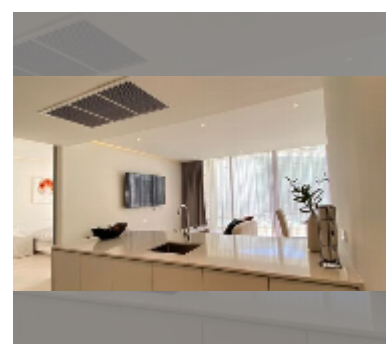

Condo for sale 2 bedroom 80 m² in The Secret Garden Condominium, Pattaya

฿ 10,500,000

UNIT PARAMETERS:

UID	FS-242975
quota	foreign quota
type	2 bedroom
size	80m ²
floor	7
view	garden view

PROJECT PARAMETERS:

Swimming pool: swimming pool, kids pool, rooftop pool, infinity view, sunbathing area.

Chill zone: chill zone, garden, rooftop chillout.

Health zone: gym, sauna.

Other: reception, lobby, games room, CCTV, security.