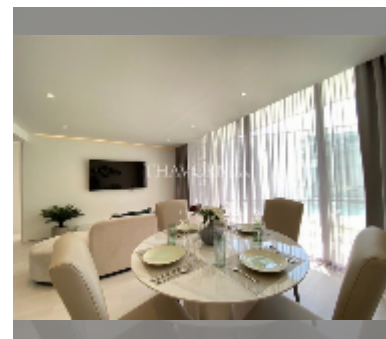

Condo for sale 2 bedroom 80 m² in The Secret Garden Condominium, Pattaya

฿ 10,500,000

UNIT PARAMETERS:

UID	FS-242975
quota	foreign quota
type	2 bedroom
size	80m ²
floor	7
view	garden view

PROJECT PARAMETERS:

Swimming pool: swimming pool, kids pool, rooftop pool, infinity view, sunbathing area.

Chill zone: chill zone, garden, rooftop chillout.

Health zone: gym, sauna.

Other: reception, lobby, games room, CCTV, security.