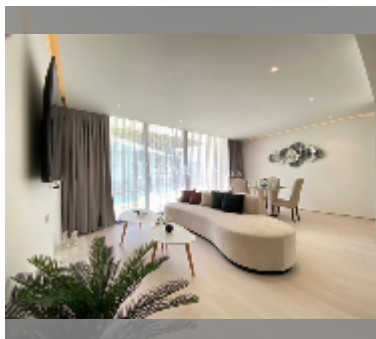

Condo for sale 2 bedroom 80 m² in The Secret Garden Condominium, Pattaya

฿ 10,500,000

UNIT PARAMETERS:

UID	FS-242975
quota	foreign quota
type	2 bedroom
size	80m ²
floor	7
view	garden view

PROJECT PARAMETERS:

Swimming pool: swimming pool, kids pool, rooftop pool, infinity view, sunbathing area.

Chill zone: chill zone, garden, rooftop chillout.

Health zone: gym, sauna.

Other: reception, lobby, games room, CCTV, security.