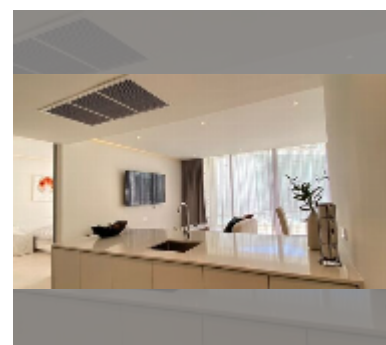

Condo for sale 2 bedroom 80 m² in The Secret Garden Condominium, Pattaya

฿ 10,500,000

UNIT PARAMETERS:

| | |
|-------|------------------|
| UID | FS-242975 |
| quota | foreign quota |
| type | 2 bedroom |
| size | 80m ² |
| floor | 7 |
| view | garden view |

Swimming pool: swimming pool, kids pool, rooftop pool, infinity view, sunbathing area.

Chill zone: chill zone, garden, rooftop chillout.

Health zone: gym, sauna.

Other: reception, lobby, games room, CCTV, security.