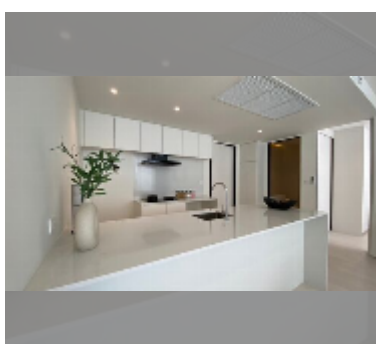

Condo for sale 2 bedroom 80 m² in The Secret Garden Condominium, Pattaya

฿ 10,500,000

UNIT PARAMETERS:

UID	FS-242975
quota	foreign quota
type	2 bedroom
size	80m²
floor	7
view	garden view

PROJECT PARAMETERS:

district	Wongamat
buildings	1
floors	8
start of construction	2024
built in	2027

FACILITIES:

General information: resort, meters to beach: 1400, minutes to beach: 15, pets are allowed, underground parking.

Swimming pool: swimming pool, kids pool, rooftop pool, infinity view, sunbathing area.

Chill zone: chill zone, garden, rooftop chillout.

Health zone: gym, sauna.

Other: reception, lobby, games room, CCTV, security.