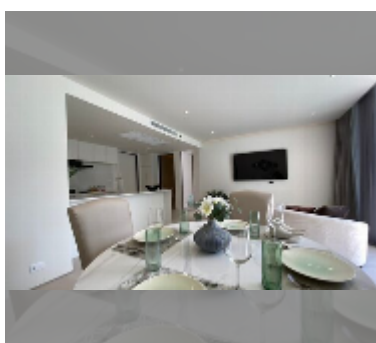

Condo for sale 2 bedroom 80 m² in The Secret Garden Condominium, Pattaya

฿ 10,500,000

UNIT PARAMETERS:

UID	FS-242975
quota	foreign quota
type	2 bedroom
size	80m ²
floor	7
view	garden view

PROJECT PARAMETERS:

Swimming pool: swimming pool, kids pool, rooftop pool, infinity view, sunbathing area.

Chill zone: chill zone, garden, rooftop chillout.

Health zone: gym, sauna.

Other: reception, lobby, games room, CCTV, security.