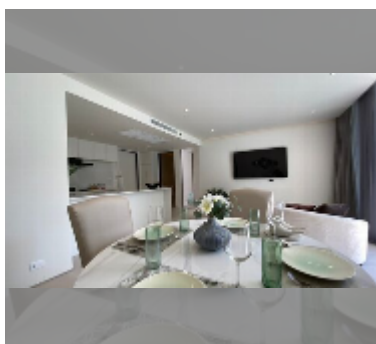

Condo for sale 2 bedroom 80 m² in The Secret Garden Condominium, Pattaya

฿ 10,500,000

UNIT PARAMETERS:

| | |
|-------|------------------|
| UID | FS-242975 |
| quota | foreign quota |
| type | 2 bedroom |
| size | 80m ² |
| floor | 7 |
| view | garden view |

Swimming pool: swimming pool, kids pool, rooftop pool, infinity view, sunbathing area.

Chill zone: chill zone, garden, rooftop chillout.

Health zone: gym, sauna.

Other: reception, lobby, games room, CCTV, security.