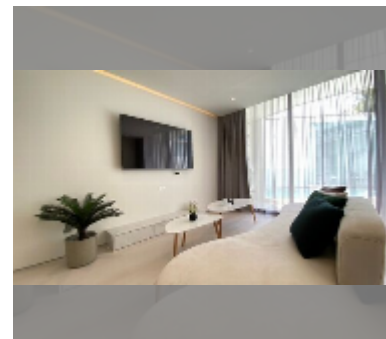

Condo for sale 2 bedroom 80 m² in The Secret Garden Condominium, Pattaya

฿ 10,500,000

UNIT PARAMETERS:

UID	FS-242975
quota	foreign quota
type	2 bedroom
size	80m ²
floor	7
view	garden view

PROJECT PARAMETERS:

Swimming pool: swimming pool, kids pool, rooftop pool, infinity view, sunbathing area.

Chill zone: chill zone, garden, rooftop chillout.

Health zone: gym, sauna.

Other: reception, lobby, games room, CCTV, security.