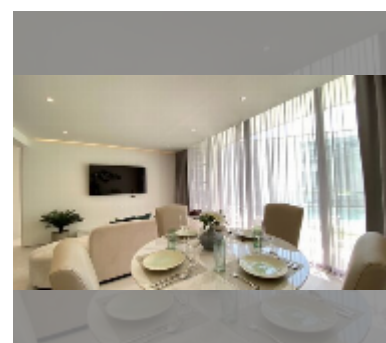

Condo for sale 2 bedroom 80 m² in The Secret Garden Condominium, Pattaya

฿ 10,500,000

UNIT PARAMETERS:

UID	FS-242975
quota	foreign quota
type	2 bedroom
size	80m ²
floor	7
view	garden view

PROJECT PARAMETERS:

Swimming pool: swimming pool, kids pool, rooftop pool, infinity view, sunbathing area.

Chill zone: chill zone, garden, rooftop chillout.

Health zone: gym, sauna.

Other: reception, lobby, games room, CCTV, security.