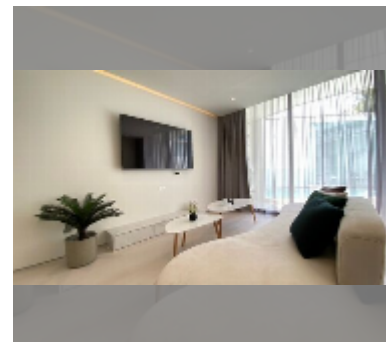

Condo for sale 2 bedroom 80 m² in The Secret Garden Condominium, Pattaya

฿ 10,500,000

UNIT PARAMETERS:

| | |
|-------|------------------|
| UID | FS-242975 |
| quota | foreign quota |
| type | 2 bedroom |
| size | 80m ² |
| floor | 7 |
| view | garden view |

Swimming pool: swimming pool, kids pool, rooftop pool, infinity view, sunbathing area.

Chill zone: chill zone, garden, rooftop chillout.

Health zone: gym, sauna.

Other: reception, lobby, games room, CCTV, security.