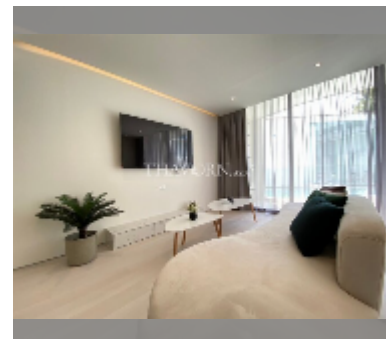

Condo for sale 2 bedroom 80 m² in The Secret Garden Condominium, Pattaya

฿ 10,500,000

UNIT PARAMETERS:

UID	FS-242975
quota	foreign quota
type	2 bedroom
size	80m ²
floor	7
view	garden view

PROJECT PARAMETERS:

Swimming pool: swimming pool, kids pool, rooftop pool, infinity view, sunbathing area.

Chill zone: chill zone, garden, rooftop chillout.

Health zone: gym, sauna.

Other: reception, lobby, games room, CCTV, security.