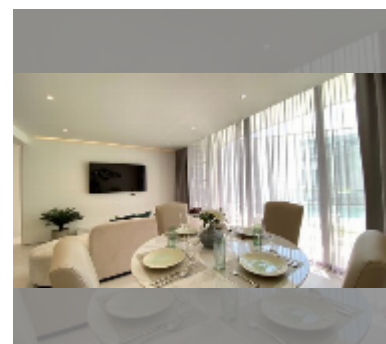

Condo for sale 2 bedroom 80 m² in The Secret Garden Condominium, Pattaya

฿ 10,500,000

UNIT PARAMETERS:

| | |
|-------|------------------|
| UID | FS-242975 |
| quota | foreign quota |
| type | 2 bedroom |
| size | 80m ² |
| floor | 7 |
| view | garden view |

Swimming pool: swimming pool, kids pool, rooftop pool, infinity view, sunbathing area.

Chill zone: chill zone, garden, rooftop chillout.

Health zone: gym, sauna.

Other: reception, lobby, games room, CCTV, security.