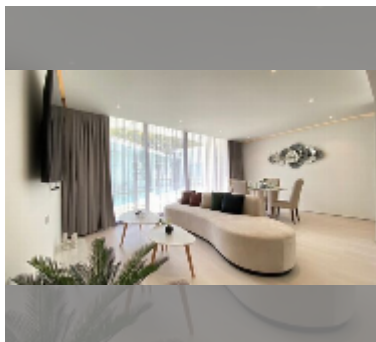

Condo for sale 2 bedroom 80 m² in The Secret Garden Condominium, Pattaya

฿ 10,500,000

UNIT PARAMETERS:

| | |
|-------|------------------|
| UID | FS-242975 |
| quota | foreign quota |
| type | 2 bedroom |
| size | 80m ² |
| floor | 7 |
| view | garden view |

Swimming pool: swimming pool, kids pool, rooftop pool, infinity view, sunbathing area.

Chill zone: chill zone, garden, rooftop chillout.

Health zone: gym, sauna.

Other: reception, lobby, games room, CCTV, security.