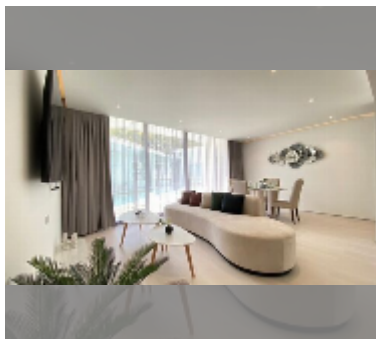

Condo for sale 2 bedroom 80 m² in The Secret Garden Condominium, Pattaya

฿ 10,500,000

UNIT PARAMETERS:

UID	FS-242975
quota	foreign quota
type	2 bedroom
size	80m ²
floor	7
view	garden view

PROJECT PARAMETERS:

Swimming pool: swimming pool, kids pool, rooftop pool, infinity view, sunbathing area.

Chill zone: chill zone, garden, rooftop chillout.

Health zone: gym, sauna.

Other: reception, lobby, games room, CCTV, security.