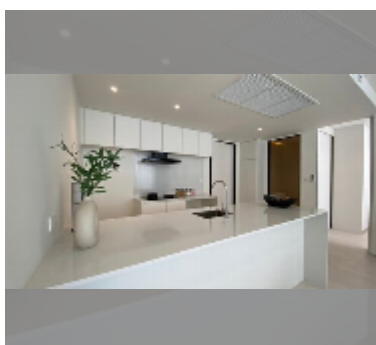

Condo for sale 2 bedroom 80 m² in The Secret Garden Condominium, Pattaya

฿ 10,500,000

UNIT PARAMETERS:

UID	FS-242975
quota	foreign quota
type	2 bedroom
size	80m²
floor	7
view	garden view

PROJECT PARAMETERS:

district	Wongamat
buildings	1
floors	8
start of construction	2024
built in	2027

FACILITIES:

General information: resort, meters to beach: 1400, minutes to beach: 15, pets are allowed, underground parking.

Swimming pool: swimming pool, kids pool, rooftop pool, infinity view, sunbathing area.

Chill zone: chill zone, garden, rooftop chillout.

Health zone: gym, sauna.

Other: reception, lobby, games room, CCTV, security.