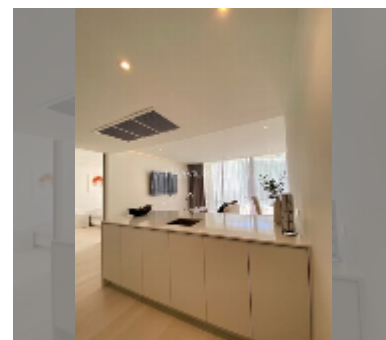

Condo for sale 2 bedroom 80 m² in The Secret Garden Condominium, Pattaya

฿ 10,500,000

UNIT PARAMETERS:

UID	FS-242975
quota	foreign quota
type	2 bedroom
size	80m ²
floor	7
view	garden view

PROJECT PARAMETERS:

Swimming pool: swimming pool, kids pool, rooftop pool, infinity view, sunbathing area.

Chill zone: chill zone, garden, rooftop chillout.

Health zone: gym, sauna.

Other: reception, lobby, games room, CCTV, security.