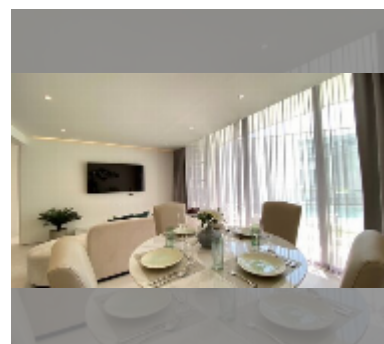

## Condo for sale 2 bedroom 74.14 m<sup>2</sup> in The Secret Garden Condominium, Pattaya

**฿ 9,600,000**

**UNIT PARAMETERS:**

UID	FS-242974
quota	foreign quota
type	2 bedroom
size	74.14m <sup>2</sup>
floor	5
view	sea view

**Swimming pool:** swimming pool, kids pool, rooftop pool, infinity view, sunbathing area.

**Chill zone:** chill zone, garden, rooftop chillout.

**Health zone:** gym, sauna.

**Other:** reception, lobby, games room, CCTV, security.