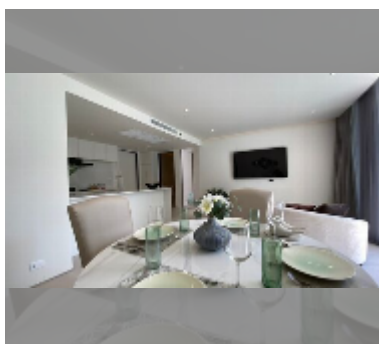

Condo for sale 2 bedroom 74.14 m² in The Secret Garden Condominium, Pattaya

฿ 9,600,000

UNIT PARAMETERS:

UID	FS-242974
quota	foreign quota
type	2 bedroom
size	74.14m²
floor	5
view	sea view

PROJECT PARAMETERS:

district	Wongamat
buildings	1
floors	8
start of construction	2024
built in	2027

FACILITIES:

General information: resort, meters to beach: 1400, minutes to beach: 15, pets are allowed, underground parking.

Swimming pool: swimming pool, kids pool, rooftop pool, infinity view, sunbathing area.

Chill zone: chill zone, garden, rooftop chillout.

Health zone: gym, sauna.

Other: reception, lobby, games room, CCTV, security.