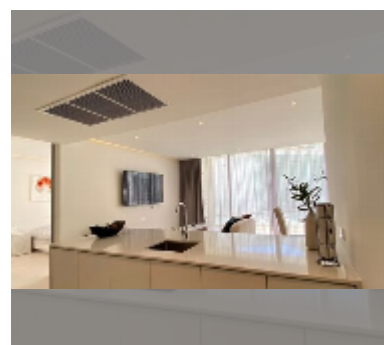

## Condo for sale 2 bedroom 74.14 m<sup>2</sup> in The Secret Garden Condominium, Pattaya

**฿ 9,600,000**

**UNIT PARAMETERS:**

UID	FS-242974
quota	foreign quota
type	2 bedroom
size	74.14m <sup>2</sup>
floor	5
view	sea view

**Swimming pool:** swimming pool, kids pool, rooftop pool, infinity view, sunbathing area.

**Chill zone:** chill zone, garden, rooftop chillout.

**Health zone:** gym, sauna.

**Other:** reception, lobby, games room, CCTV, security.