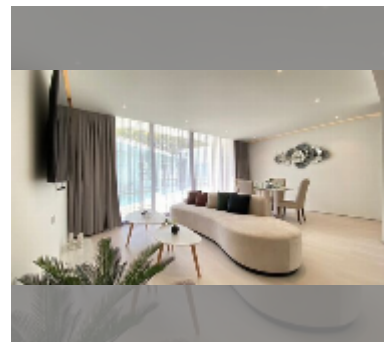

## Condo for sale 2 bedroom 74.14 m<sup>2</sup> in The Secret Garden Condominium, Pattaya

**฿ 9,600,000**

**UNIT PARAMETERS:**

UID	FS-242974
quota	foreign quota
type	2 bedroom
size	74.14m <sup>2</sup>
floor	5
view	sea view

**Swimming pool:** swimming pool, kids pool, rooftop pool, infinity view, sunbathing area.

**Chill zone:** chill zone, garden, rooftop chillout.

**Health zone:** gym, sauna.

**Other:** reception, lobby, games room, CCTV, security.