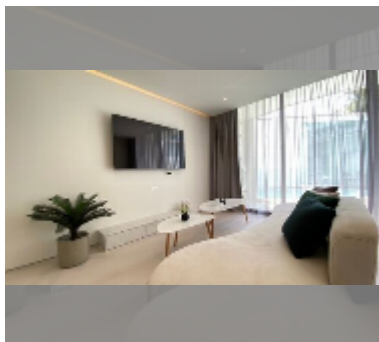

## Condo for sale 2 bedroom 74.14 m<sup>2</sup> in The Secret Garden Condominium, Pattaya

**฿ 9,600,000**

**UNIT PARAMETERS:**

UID	FS-242974
quota	foreign quota
type	2 bedroom
size	74.14m <sup>2</sup>
floor	5
view	sea view

**Swimming pool:** swimming pool, kids pool, rooftop pool, infinity view, sunbathing area.

**Chill zone:** chill zone, garden, rooftop chillout.

**Health zone:** gym, sauna.

**Other:** reception, lobby, games room, CCTV, security.