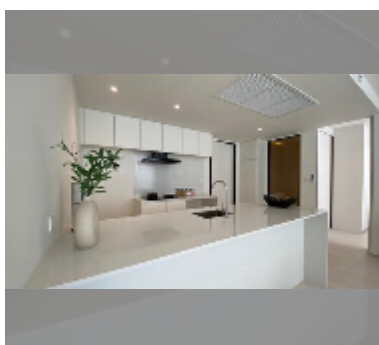

Condo for sale 2 bedroom 74.14 m² in The Secret Garden Condominium, Pattaya

฿ 9,600,000

UNIT PARAMETERS:

UID	FS-242974
quota	foreign quota
type	2 bedroom
size	74.14m²
floor	5
view	sea view

PROJECT PARAMETERS:

district	Wongamat
buildings	1
floors	8
start of construction	2024
built in	2027

FACILITIES:

General information: resort, meters to beach: 1400, minutes to beach: 15, pets are allowed, underground parking.

Swimming pool: swimming pool, kids pool, rooftop pool, infinity view, sunbathing area.

Chill zone: chill zone, garden, rooftop chillout.

Health zone: gym, sauna.

Other: reception, lobby, games room, CCTV, security.