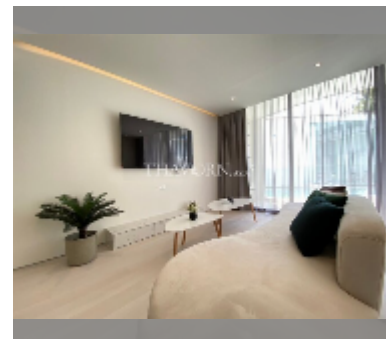

Condo for sale 2 bedroom 79.52 m² in The Secret Garden Condominium, Pattaya

฿ 10,500,000

UNIT PARAMETERS:

| | |
|-------|---------------------|
| UID | FS-242973 |
| quota | foreign quota |
| type | 2 bedroom |
| size | 79.52m ² |
| floor | 5 |
| view | sea view |

Swimming pool: swimming pool, kids pool, rooftop pool, infinity view, sunbathing area.

Chill zone: chill zone, garden, rooftop chillout.

Health zone: gym, sauna.

Other: reception, lobby, games room, CCTV, security.