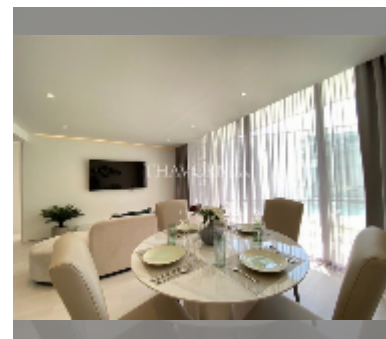

Condo for sale 2 bedroom 79.52 m² in The Secret Garden Condominium, Pattaya

฿ 10,500,000

UNIT PARAMETERS:

| | |
|-------|---------------------|
| UID | FS-242973 |
| quota | foreign quota |
| type | 2 bedroom |
| size | 79.52m ² |
| floor | 5 |
| view | sea view |

Swimming pool: swimming pool, kids pool, rooftop pool, infinity view, sunbathing area.

Chill zone: chill zone, garden, rooftop chillout.

Health zone: gym, sauna.

Other: reception, lobby, games room, CCTV, security.