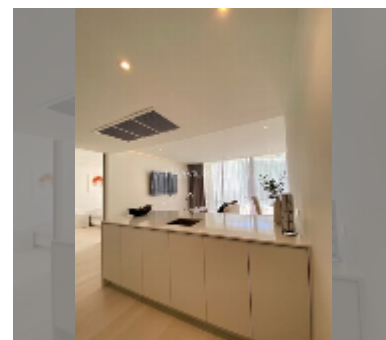

Condo for sale 2 bedroom 79.52 m² in The Secret Garden Condominium, Pattaya

฿ 10,500,000

UNIT PARAMETERS:

| | |
|-------|---------------------|
| UID | FS-242973 |
| quota | foreign quota |
| type | 2 bedroom |
| size | 79.52m ² |
| floor | 5 |
| view | sea view |

Swimming pool: swimming pool, kids pool, rooftop pool, infinity view, sunbathing area.

Chill zone: chill zone, garden, rooftop chillout.

Health zone: gym, sauna.

Other: reception, lobby, games room, CCTV, security.