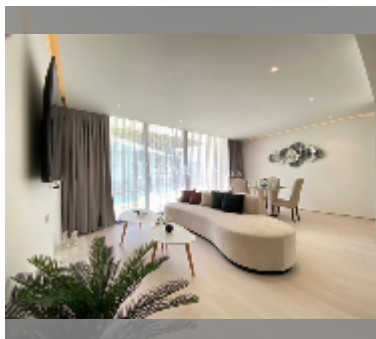

Condo for sale 2 bedroom 79.52 m² in The Secret Garden Condominium, Pattaya

฿ 10,500,000

UNIT PARAMETERS:

| | |
|-------|---------------------|
| UID | FS-242973 |
| quota | foreign quota |
| type | 2 bedroom |
| size | 79.52m ² |
| floor | 5 |
| view | sea view |

Swimming pool: swimming pool, kids pool, rooftop pool, infinity view, sunbathing area.

Chill zone: chill zone, garden, rooftop chillout.

Health zone: gym, sauna.

Other: reception, lobby, games room, CCTV, security.