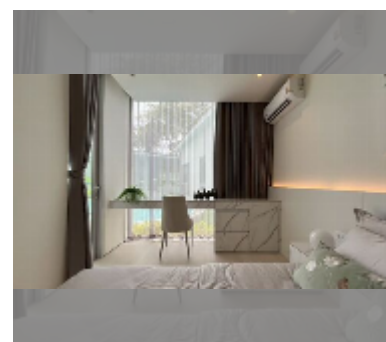

Condo for sale 1 bedroom 42.95 m² in The Secret Garden Condominium, Pattaya

฿ 5,580,000

UNIT PARAMETERS:

UID	FS-242972
quota	foreign quota
type	1 bedroom
size	42.95m²
floor	6
view	sea view

PROJECT PARAMETERS:

district	Wongamat
buildings	1
floors	8
start of construction	2024
built in	2027

FACILITIES:

General information: resort, meters to beach: 1400, minutes to beach: 15, pets are allowed, underground parking.

Swimming pool: swimming pool, kids pool, rooftop pool, infinity view, sunbathing area.

Chill zone: chill zone, garden, rooftop chillout.

Health zone: gym, sauna.

Other: reception, lobby, games room, CCTV, security.