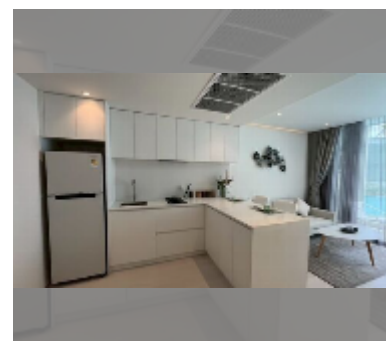

Condo for sale 1 bedroom 42.95 m² in The Secret Garden Condominium, Pattaya

฿ 5,580,000

UNIT PARAMETERS:

UID	FS-242972
quota	foreign quota
type	1 bedroom
size	42.95m²
floor	6
view	sea view

PROJECT PARAMETERS:

district	Wongamat
buildings	1
floors	8
start of construction	2024
built in	2027

FACILITIES:

General information: resort, meters to beach: 1400, minutes to beach: 15, pets are allowed, underground parking.

Swimming pool: swimming pool, kids pool, rooftop pool, infinity view, sunbathing area.

Chill zone: chill zone, garden, rooftop chillout.

Health zone: gym, sauna.

Other: reception, lobby, games room, CCTV, security.