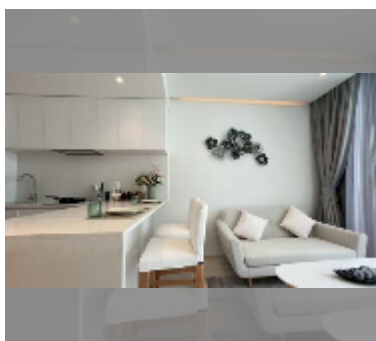

Condo for sale 1 bedroom 42.95 m² in The Secret Garden Condominium, Pattaya

฿ 5,580,000

UNIT PARAMETERS:

UID	FS-242972
quota	foreign quota
type	1 bedroom
size	42.95m²
floor	6
view	sea view

PROJECT PARAMETERS:

district	Wongamat
buildings	1
floors	8
start of construction	2024
built in	2027

FACILITIES:

General information: resort, meters to beach: 1400, minutes to beach: 15, pets are allowed, underground parking.

Swimming pool: swimming pool, kids pool, rooftop pool, infinity view, sunbathing area.

Chill zone: chill zone, garden, rooftop chillout.

Health zone: gym, sauna.

Other: reception, lobby, games room, CCTV, security.