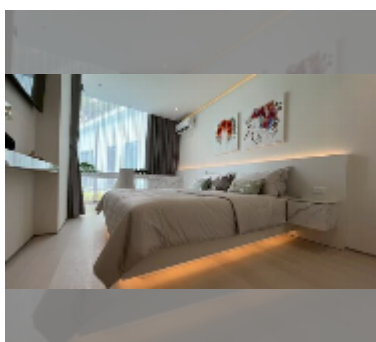

Condo for sale 1 bedroom 42.95 m² in The Secret Garden Condominium, Pattaya

฿ 5,580,000

UNIT PARAMETERS:

UID	FS-242972
quota	foreign quota
type	1 bedroom
size	42.95m²
floor	6
view	sea view

PROJECT PARAMETERS:

district	Wongamat
buildings	1
floors	8
start of construction	2024
built in	2027

FACILITIES:

General information: resort, meters to beach: 1400, minutes to beach: 15, pets are allowed, underground parking.

Swimming pool: swimming pool, kids pool, rooftop pool, infinity view, sunbathing area.

Chill zone: chill zone, garden, rooftop chillout.

Health zone: gym, sauna.

Other: reception, lobby, games room, CCTV, security.