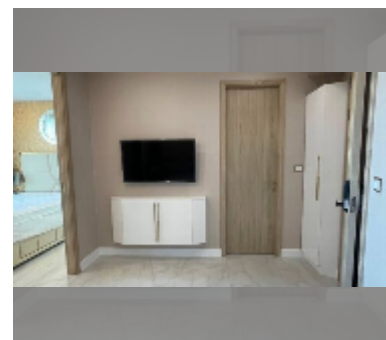

Condo for sale 1 bedroom 29 m² in Copacabana Beach Jomtien, Pattaya

฿ 3,800,000

UNIT PARAMETERS:

UID	FS-242970
quota	thai quota
type	1 bedroom
size	29m²
floor	8
view	sea view
equipment: furniture, air conditioner, television, refrigerator	

PROJECT PARAMETERS:

district	Jomtien
buildings	1
floors	59
built in	2022
maintenance	฿ 17,400/year

FACILITIES:

General information: highrise, meters to beach: 50, minutes to beach: 1, shuttle bus, beach front, open parking, multy-level parking.

Swimming pool: swimming pool, rooftop pool, infinity view, jacuzzi, pool bar , sunbathing area.

Chill zone: chill zone, garden, rooftop chillout.

Health zone: gym, sauna, hamam.

Other: lobby, meeting room, games room, kids playgarden, CCTV, security.