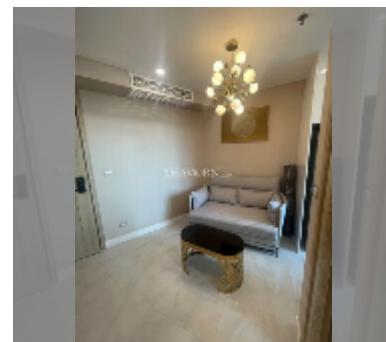

Condo for sale 1 bedroom 29 m² in Copacabana Beach Jomtien, Pattaya

฿ 3,800,000

UNIT PARAMETERS:

UID	FS-242970
quota	thai quota
type	1 bedroom
size	29m²
floor	8
view	sea view
equipment: furniture, air conditioner, television, refrigerator	

PROJECT PARAMETERS:

district	Jomtien
buildings	1
floors	59
built in	2022
maintenance	฿ 17,400/year

FACILITIES:

General information: highrise, meters to beach: 50, minutes to beach: 1, shuttle bus, beach front, open parking, multy-level parking.

Swimming pool: swimming pool, rooftop pool, infinity view, jacuzzi, pool bar , sunbathing area.

Chill zone: chill zone, garden, rooftop chillout.

Health zone: gym, sauna, hamam.

Other: lobby, meeting room, games room, kids playgarden, CCTV, security.