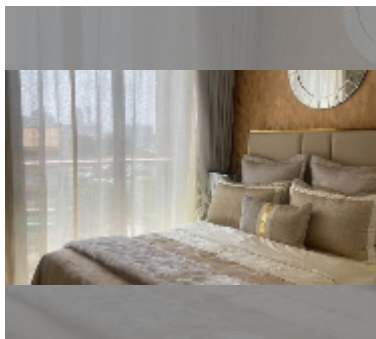

Condo for sale 1 bedroom 29 m² in Copacabana Beach Jomtien, Pattaya

฿ 3,800,000

UNIT PARAMETERS:

UID	FS-242970
quota	thai quota
type	1 bedroom
size	29m²
floor	8
view	sea view
equipment: furniture, air conditioner, television, refrigerator	

PROJECT PARAMETERS:

district	Jomtien
buildings	1
floors	59
built in	2022
maintenance	฿ 17,400/year

FACILITIES:

General information: highrise, meters to beach: 50, minutes to beach: 1, shuttle bus, beach front, open parking, multy-level parking.

Swimming pool: swimming pool, rooftop pool, infinity view, jacuzzi, pool bar , sunbathing area.

Chill zone: chill zone, garden, rooftop chillout.

Health zone: gym, sauna, hamam.

Other: lobby, meeting room, games room, kids playgarden, CCTV, security.