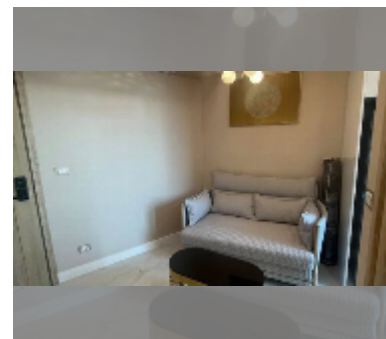

Condo for sale 1 bedroom 29 m² in Copacabana Beach Jomtien, Pattaya

฿ 3,800,000

UNIT PARAMETERS:

UID	FS-242970
quota	thai quota
type	1 bedroom
size	29m²
floor	8
view	sea view
equipment: furniture, air conditioner, television, refrigerator	

PROJECT PARAMETERS:

district	Jomtien
buildings	1
floors	59
built in	2022
maintenance	฿ 17,400/year

FACILITIES:

General information: highrise, meters to beach: 50, minutes to beach: 1, shuttle bus, beach front, open parking, multy-level parking.

Swimming pool: swimming pool, rooftop pool, infinity view, jacuzzi, pool bar , sunbathing area.

Chill zone: chill zone, garden, rooftop chillout.

Health zone: gym, sauna, hamam.

Other: lobby, meeting room, games room, kids playgarden, CCTV, security.