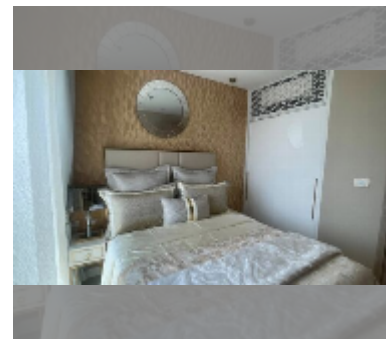

Condo for sale 1 bedroom 29 m² in Copacabana Beach Jomtien, Pattaya

฿ 3,800,000

UNIT PARAMETERS:

UID	FS-242970
quota	thai quota
type	1 bedroom
size	29m²
floor	8
view	sea view
equipment: furniture, air conditioner, television, refrigerator	

PROJECT PARAMETERS:

district	Jomtien
buildings	1
floors	59
built in	2022
maintenance	฿ 17,400/year

FACILITIES:

General information: highrise, meters to beach: 50, minutes to beach: 1, shuttle bus, beach front, open parking, multy-level parking.

Swimming pool: swimming pool, rooftop pool, infinity view, jacuzzi, pool bar , sunbathing area.

Chill zone: chill zone, garden, rooftop chillout.

Health zone: gym, sauna, hamam.

Other: lobby, meeting room, games room, kids playgarden, CCTV, security.