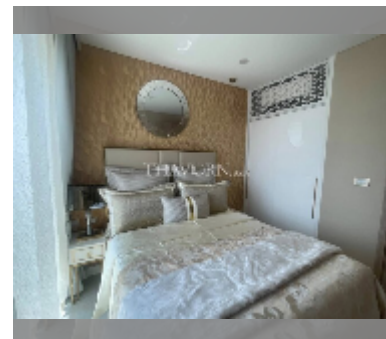

Condo for sale 1 bedroom 29 m² in Copacabana Beach Jomtien, Pattaya

฿ 3,800,000

UNIT PARAMETERS:

UID	FS-242970
quota	thai quota
type	1 bedroom
size	29m²
floor	8
view	sea view
equipment: furniture, air conditioner, television, refrigerator	

PROJECT PARAMETERS:

district	Jomtien
buildings	1
floors	59
built in	2022
maintenance	฿ 17,400/year

FACILITIES:

General information: highrise, meters to beach: 50, minutes to beach: 1, shuttle bus, beach front, open parking, multy-level parking.

Swimming pool: swimming pool, rooftop pool, infinity view, jacuzzi, pool bar , sunbathing area.

Chill zone: chill zone, garden, rooftop chillout.

Health zone: gym, sauna, hamam.

Other: lobby, meeting room, games room, kids playgarden, CCTV, security.