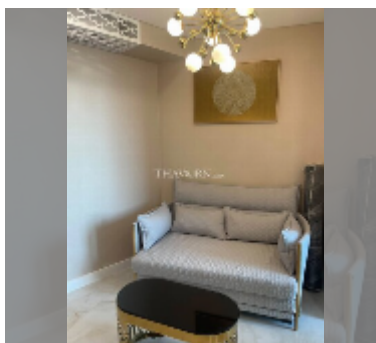

Condo for sale 1 bedroom 29 m² in Copacabana Beach Jomtien, Pattaya

฿ 3,800,000

UNIT PARAMETERS:

UID	FS-242970
quota	thai quota
type	1 bedroom
size	29m²
floor	8
view	sea view
equipment: furniture, air conditioner, television, refrigerator	

PROJECT PARAMETERS:

district	Jomtien
buildings	1
floors	59
built in	2022
maintenance	฿ 17,400/year

FACILITIES:

General information: highrise, meters to beach: 50, minutes to beach: 1, shuttle bus, beach front, open parking, multy-level parking.

Swimming pool: swimming pool, rooftop pool, infinity view, jacuzzi, pool bar , sunbathing area.

Chill zone: chill zone, garden, rooftop chillout.

Health zone: gym, sauna, hamam.

Other: lobby, meeting room, games room, kids playgarden, CCTV, security.