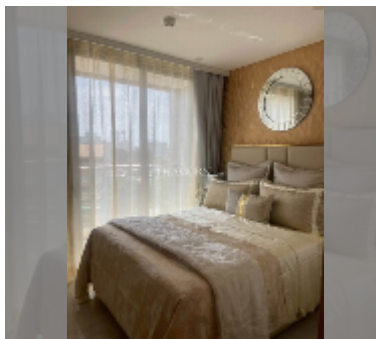

Condo for sale 1 bedroom 29 m² in Copacabana Beach Jomtien, Pattaya

฿ 3,800,000

UNIT PARAMETERS:

UID	FS-242970
quota	thai quota
type	1 bedroom
size	29m²
floor	8
view	sea view
equipment: furniture, air conditioner, television, refrigerator	

PROJECT PARAMETERS:

district	Jomtien
buildings	1
floors	59
built in	2022
maintenance	฿ 17,400/year

FACILITIES:

General information: highrise, meters to beach: 50, minutes to beach: 1, shuttle bus, beach front, open parking, multy-level parking.

Swimming pool: swimming pool, rooftop pool, infinity view, jacuzzi, pool bar , sunbathing area.

Chill zone: chill zone, garden, rooftop chillout.

Health zone: gym, sauna, hamam.

Other: lobby, meeting room, games room, kids playgarden, CCTV, security.