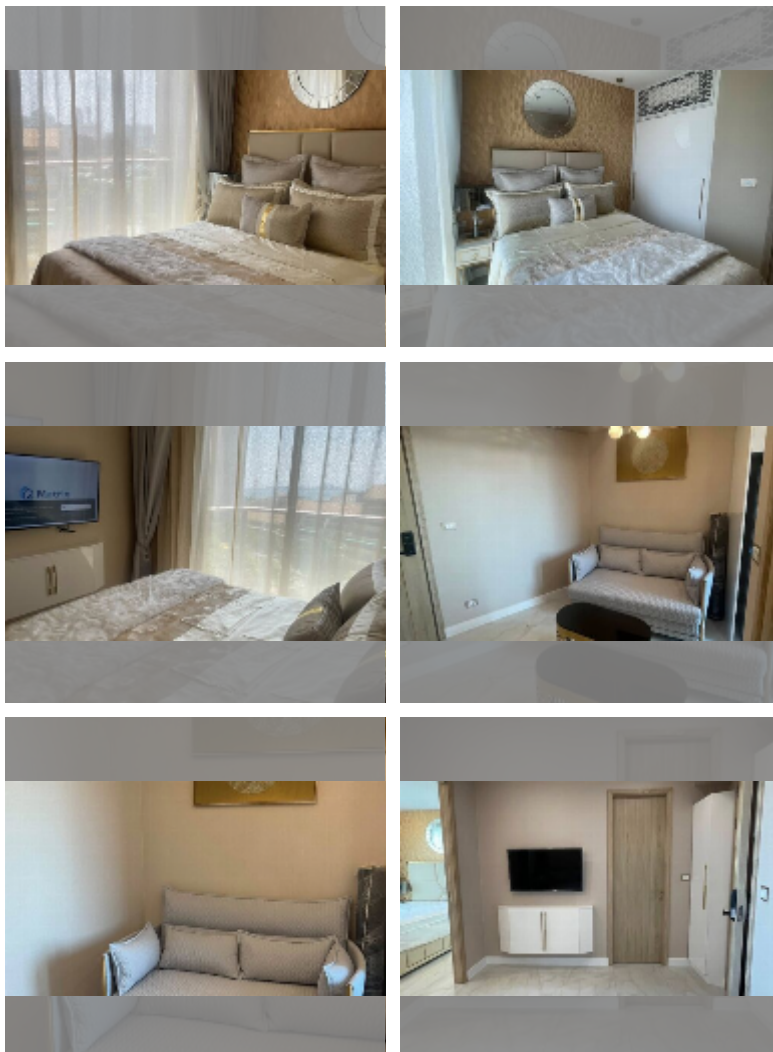

Condo for sale 1 bedroom 29 m² in Copacabana Beach Jomtien, Pattaya

฿ 3,800,000

UNIT PARAMETERS:

UID	FS-242970
quota	thai quota
type	1 bedroom
size	29m²
floor	8
view	sea view
equipment: furniture, air conditioner, television, refrigerator	

PROJECT PARAMETERS:

district	Jomtien
buildings	1
floors	59
built in	2022
maintenance	฿ 17,400/year

FACILITIES:

General information: highrise, meters to beach: 50, minutes to beach: 1, shuttle bus, beach front, open parking, multy-level parking.

Swimming pool: swimming pool, rooftop pool, infinity view, jacuzzi, pool bar , sunbathing area.

Chill zone: chill zone, garden, rooftop chillout.

Health zone: gym, sauna, hamam.

Other: lobby, meeting room, games room, kids playgarden, CCTV, security.