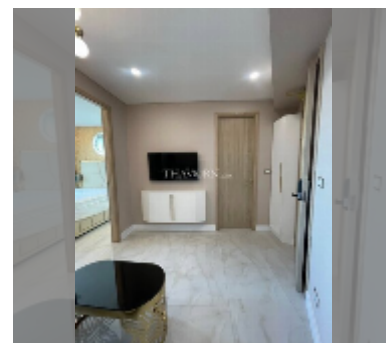

Condo for sale 1 bedroom 29 m² in Copacabana Beach Jomtien, Pattaya

฿ 3,800,000

UNIT PARAMETERS:

UID	FS-242970
quota	thai quota
type	1 bedroom
size	29m²
floor	8
view	sea view
equipment: furniture, air conditioner, television, refrigerator	

PROJECT PARAMETERS:

district	Jomtien
buildings	1
floors	59
built in	2022
maintenance	฿ 17,400/year

FACILITIES:

General information: highrise, meters to beach: 50, minutes to beach: 1, shuttle bus, beach front, open parking, multy-level parking.

Swimming pool: swimming pool, rooftop pool, infinity view, jacuzzi, pool bar , sunbathing area.

Chill zone: chill zone, garden, rooftop chillout.

Health zone: gym, sauna, hamam.

Other: lobby, meeting room, games room, kids playgarden, CCTV, security.