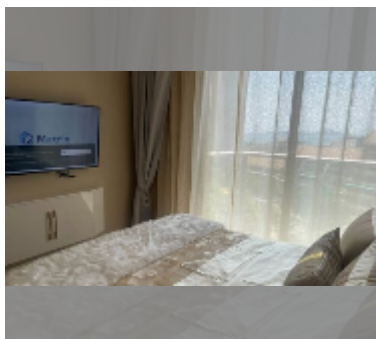

Condo for sale 1 bedroom 29 m² in Copacabana Beach Jomtien, Pattaya

฿ 3,800,000

UNIT PARAMETERS:

UID	FS-242970
quota	thai quota
type	1 bedroom
size	29m²
floor	8
view	sea view
equipment: furniture, air conditioner, television, refrigerator	

PROJECT PARAMETERS:

district	Jomtien
buildings	1
floors	59
built in	2022
maintenance	฿ 17,400/year

FACILITIES:

General information: highrise, meters to beach: 50, minutes to beach: 1, shuttle bus, beach front, open parking, multy-level parking.

Swimming pool: swimming pool, rooftop pool, infinity view, jacuzzi, pool bar , sunbathing area.

Chill zone: chill zone, garden, rooftop chillout.

Health zone: gym, sauna, hamam.

Other: lobby, meeting room, games room, kids playgarden, CCTV, security.