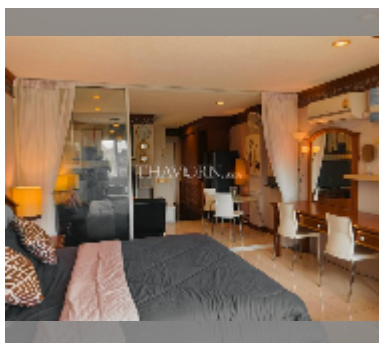

Condo for sale 1 bedroom 39 m² in Somphong Condotel, Pattaya

฿ 1,500,000

UNIT PARAMETERS:

UID	FS-242969
quota	thai quota
type	1 bedroom
size	39m²
floor	2
view	city view
quality	good
equipment: furniture, air conditioner, television, refrigerator	

PROJECT PARAMETERS:

district	Na Jomtien
buildings	1
floors	8
maintenance	฿ 8,424/year

FACILITIES:

General information: boutique, open parking.

Swimming pool: swimming pool.

Chill zone: chill zone.

Health zone: gym.

Other: kids playgarden, CCTV, security, minimart.