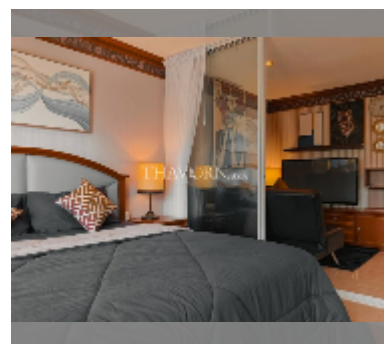

Condo for sale 1 bedroom 39 m² in Somphong Condotel, Pattaya

฿ 1,500,000

UNIT PARAMETERS:

UID	FS-242969
quota	thai quota
type	1 bedroom
size	39m²
floor	2
view	city view
quality	good
equipment: furniture, air conditioner, television, refrigerator	

PROJECT PARAMETERS:

district	Na Jomtien
buildings	1
floors	8
maintenance	฿ 8,424/year

FACILITIES:

General information: boutique, open parking.

Swimming pool: swimming pool.

Chill zone: chill zone.

Health zone: gym.

Other: kids playgarden, CCTV, security, minimart.