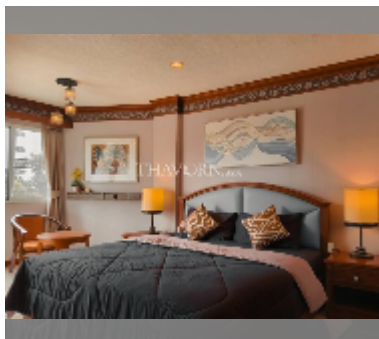

Condo for sale 1 bedroom 39 m² in Somphong Condotel, Pattaya

฿ 1,500,000

UNIT PARAMETERS:

UID	FS-242969
quota	thai quota
type	1 bedroom
size	39m²
floor	2
view	city view
quality	good
equipment: furniture, air conditioner, television, refrigerator	

PROJECT PARAMETERS:

district	Na Jomtien
buildings	1
floors	8
maintenance	฿ 8,424/year

FACILITIES:

General information: boutique, open parking.

Swimming pool: swimming pool.

Chill zone: chill zone.

Health zone: gym.

Other: kids playgarden, CCTV, security, minimart.