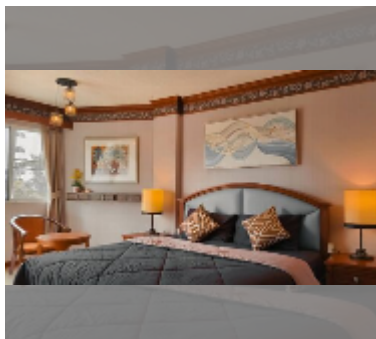

Condo for sale 1 bedroom 39 m² in Somphong Condotel, Pattaya

฿ 1,500,000

UNIT PARAMETERS:

UID	FS-242969
quota	thai quota
type	1 bedroom
size	39m²
floor	2
view	city view
quality	good
equipment: furniture, air conditioner, television, refrigerator	

PROJECT PARAMETERS:

district	Na Jomtien
buildings	1
floors	8
maintenance	฿ 8,424/year

FACILITIES:

General information: boutique, open parking.

Swimming pool: swimming pool.

Chill zone: chill zone.

Health zone: gym.

Other: kids playgarden, CCTV, security, minimart.