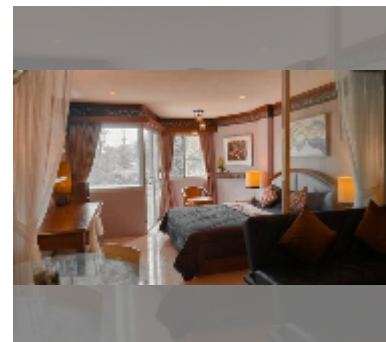

Condo for sale 1 bedroom 39 m² in Somphong Condotel, Pattaya

฿ 1,500,000

UNIT PARAMETERS:

UID	FS-242969
quota	thai quota
type	1 bedroom
size	39m²
floor	2
view	city view
quality	good
equipment: furniture, air conditioner, television, refrigerator	

PROJECT PARAMETERS:

district	Na Jomtien
buildings	1
floors	8
maintenance	฿ 8,424/year

FACILITIES:

General information: boutique, open parking.

Swimming pool: swimming pool.

Chill zone: chill zone.

Health zone: gym.

Other: kids playgarden, CCTV, security, minimart.