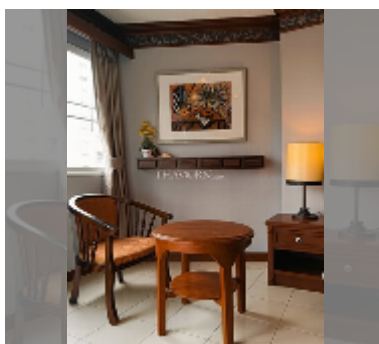

Condo for sale 1 bedroom 39 m² in Somphong Condotel, Pattaya

฿ 1,500,000

UNIT PARAMETERS:

UID	FS-242969
quota	thai quota
type	1 bedroom
size	39m²
floor	2
view	city view
quality	good
equipment: furniture, air conditioner, television, refrigerator	

PROJECT PARAMETERS:

district	Na Jomtien
buildings	1
floors	8
maintenance	฿ 8,424/year

FACILITIES:

General information: boutique, open parking.

Swimming pool: swimming pool.

Chill zone: chill zone.

Health zone: gym.

Other: kids playgarden, CCTV, security, minimart.