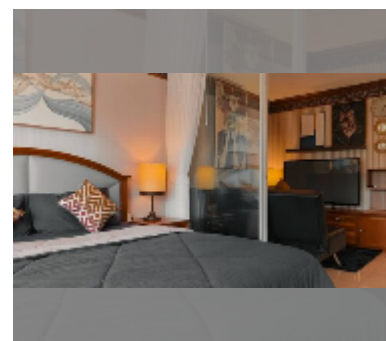

Condo for sale 1 bedroom 39 m² in Somphong Condotel, Pattaya

฿ 1,500,000

UNIT PARAMETERS:

UID	FS-242969
quota	thai quota
type	1 bedroom
size	39m²
floor	2
view	city view
quality	good
equipment: furniture, air conditioner, television, refrigerator	

PROJECT PARAMETERS:

district	Na Jomtien
buildings	1
floors	8
maintenance	฿ 8,424/year

FACILITIES:

General information: boutique, open parking.

Swimming pool: swimming pool.

Chill zone: chill zone.

Health zone: gym.

Other: kids playgarden, CCTV, security, minimart.