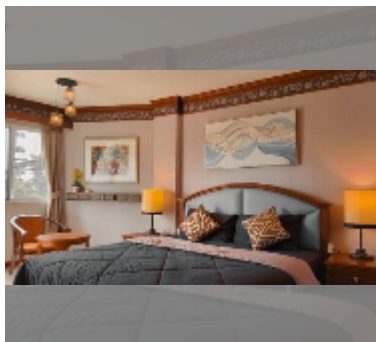

Condo for sale 1 bedroom 39 m² in Somphong Condotel, Pattaya

฿ 1,500,000

UNIT PARAMETERS:

UID	FS-242969
quota	thai quota
type	1 bedroom
size	39m²
floor	2
view	city view
quality	good
equipment: furniture, air conditioner, television, refrigerator	

PROJECT PARAMETERS:

district	Na Jomtien
buildings	1
floors	8
maintenance	฿ 8,424/year

FACILITIES:

General information: boutique, open parking.

Swimming pool: swimming pool.

Chill zone: chill zone.

Health zone: gym.

Other: kids playgarden, CCTV, security, minimart.