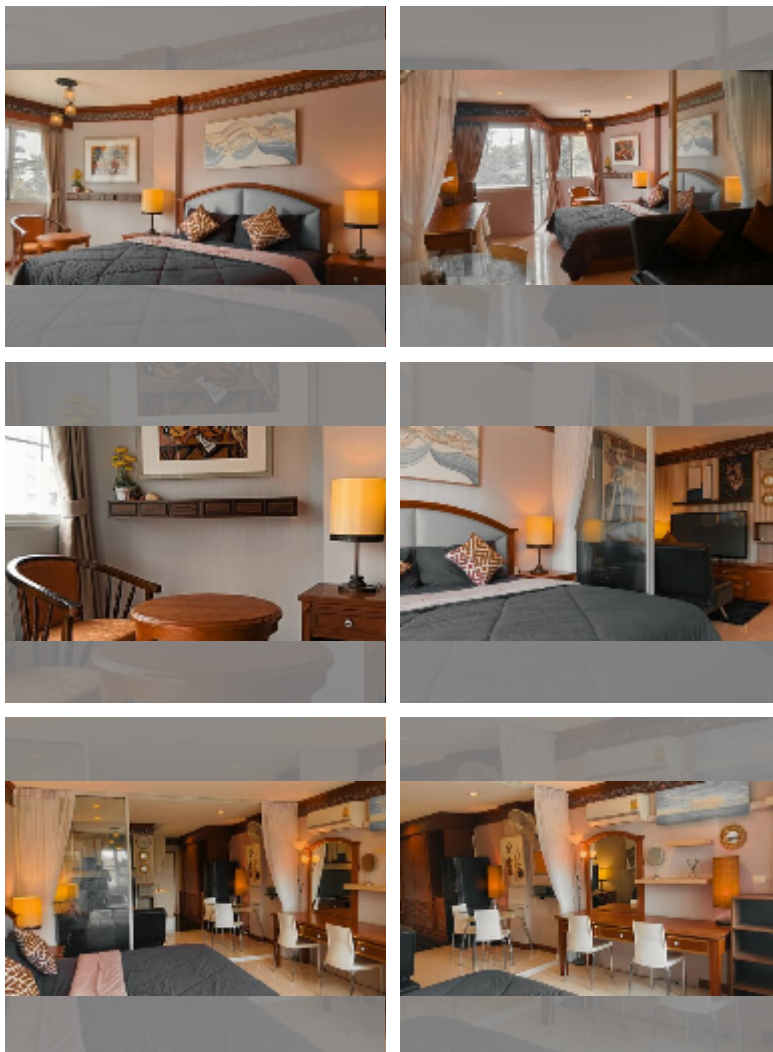

Condo for sale 1 bedroom 39 m² in Somphong Condotel, Pattaya

฿ 1,500,000

UNIT PARAMETERS:

UID	FS-242969
quota	thai quota
type	1 bedroom
size	39m²
floor	2
view	city view
quality	good
equipment: furniture, air conditioner, television, refrigerator	

PROJECT PARAMETERS:

district	Na Jomtien
buildings	1
floors	8
maintenance	฿ 8,424/year

FACILITIES:

General information: boutique, open parking.

Swimming pool: swimming pool.

Chill zone: chill zone.

Health zone: gym.

Other: kids playgarden, CCTV, security, minimart.