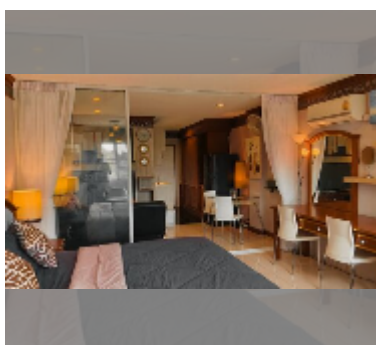

Condo for sale 1 bedroom 39 m² in Somphong Condotel, Pattaya

฿ 1,500,000

UNIT PARAMETERS:

UID	FS-242969
quota	thai quota
type	1 bedroom
size	39m²
floor	2
view	city view
quality	good
equipment: furniture, air conditioner, television, refrigerator	

PROJECT PARAMETERS:

district	Na Jomtien
buildings	1
floors	8
maintenance	฿ 8,424/year

FACILITIES:

General information: boutique, open parking.

Swimming pool: swimming pool.

Chill zone: chill zone.

Health zone: gym.

Other: kids playgarden, CCTV, security, minimart.