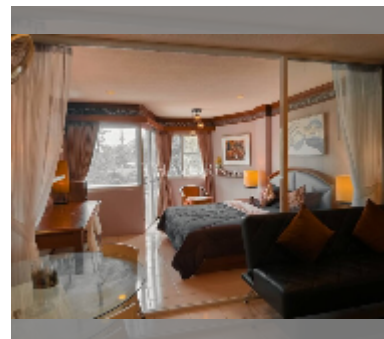

Condo for sale 1 bedroom 39 m² in Somphong Condotel, Pattaya

฿ 1,500,000

UNIT PARAMETERS:

UID	FS-242969
quota	thai quota
type	1 bedroom
size	39m²
floor	2
view	city view
quality	good
equipment: furniture, air conditioner, television, refrigerator	

PROJECT PARAMETERS:

district	Na Jomtien
buildings	1
floors	8
maintenance	฿ 8,424/year

FACILITIES:

General information: boutique, open parking.

Swimming pool: swimming pool.

Chill zone: chill zone.

Health zone: gym.

Other: kids playgarden, CCTV, security, minimart.