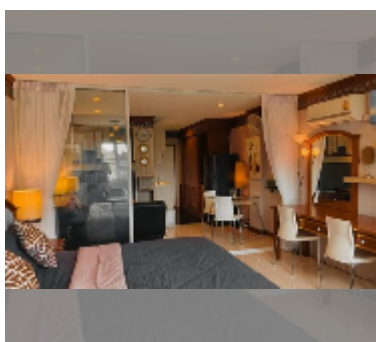

Condo for sale 1 bedroom 39 m² in Somphong Condotel, Pattaya

฿ 1,500,000

UNIT PARAMETERS:

UID	FS-242969
quota	thai quota
type	1 bedroom
size	39m²
floor	2
view	city view
quality	good
equipment: furniture, air conditioner, television, refrigerator	

PROJECT PARAMETERS:

district	Na Jomtien
buildings	1
floors	8
maintenance	฿ 8,424/year

FACILITIES:

General information: boutique, open parking.

Swimming pool: swimming pool.

Chill zone: chill zone.

Health zone: gym.

Other: kids playgarden, CCTV, security, minimart.