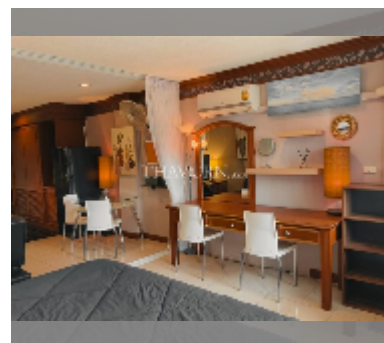

Condo for sale 1 bedroom 39 m² in Somphong Condotel, Pattaya

฿ 1,500,000

UNIT PARAMETERS:

UID	FS-242969
quota	thai quota
type	1 bedroom
size	39m²
floor	2
view	city view
quality	good
equipment: furniture, air conditioner, television, refrigerator	

PROJECT PARAMETERS:

district	Na Jomtien
buildings	1
floors	8
maintenance	฿ 8,424/year

FACILITIES:

General information: boutique, open parking.

Swimming pool: swimming pool.

Chill zone: chill zone.

Health zone: gym.

Other: kids playgarden, CCTV, security, minimart.