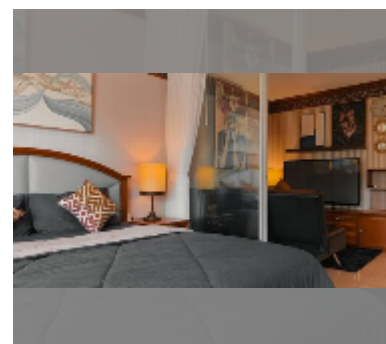

Condo for sale 1 bedroom 39 m² in Somphong Condotel, Pattaya

฿ 1,500,000

UNIT PARAMETERS:

UID	FS-242969
quota	thai quota
type	1 bedroom
size	39m²
floor	2
view	city view
quality	good
equipment: furniture, air conditioner, television, refrigerator	

PROJECT PARAMETERS:

district	Na Jomtien
buildings	1
floors	8
maintenance	฿ 8,424/year

FACILITIES:

General information: boutique, open parking.

Swimming pool: swimming pool.

Chill zone: chill zone.

Health zone: gym.

Other: kids playgarden, CCTV, security, minimart.