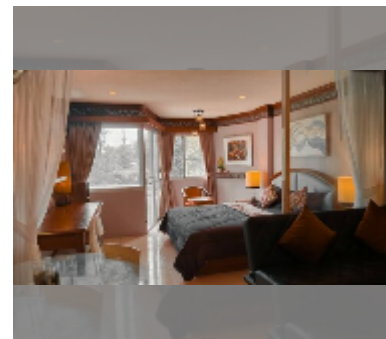

Condo for sale 1 bedroom 39 m² in Somphong Condotel, Pattaya

฿ 1,500,000

UNIT PARAMETERS:

UID	FS-242969
quota	thai quota
type	1 bedroom
size	39m²
floor	2
view	city view
quality	good
equipment: furniture, air conditioner, television, refrigerator	

PROJECT PARAMETERS:

district	Na Jomtien
buildings	1
floors	8
maintenance	฿ 8,424/year

FACILITIES:

General information: boutique, open parking.

Swimming pool: swimming pool.

Chill zone: chill zone.

Health zone: gym.

Other: kids playgarden, CCTV, security, minimart.