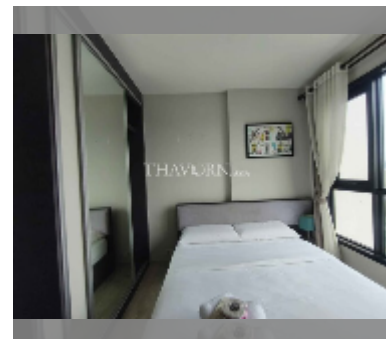

Condo for sale 1 bedroom 29.9 m² in The Base Central Pattaya, Pattaya

฿ 3,390,000

UNIT PARAMETERS:

UID	FS-242967
quota	foreign quota
type	1 bedroom
size	29.9m²
floor	18
view	sea view
equipment: furniture, air conditioner, television, washing-machine, refrigerator	

PROJECT PARAMETERS:

district	Central Pattaya
buildings	3
floors	32
built in	2016

FACILITIES:

General information: highrise, meters to beach: 100, minutes to beach: 5, covered parking.

Swimming pool: swimming pool, rooftop pool.

Chill zone: garden, rooftop chillout, barbeque areas.

Health zone: gym.

Other: lobby, CCTV, security.