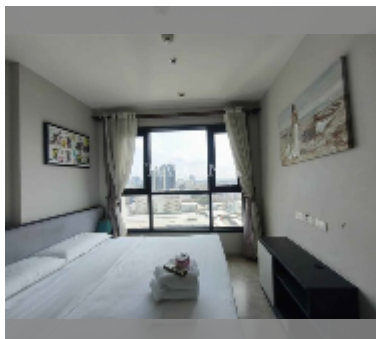

Condo for sale 1 bedroom 29.9 m² in The Base Central Pattaya, Pattaya

฿ 3,390,000

UNIT PARAMETERS:

UID	FS-242967
quota	foreign quota
type	1 bedroom
size	29.9m²
floor	18
view	sea view
equipment: furniture, air conditioner, television, washing-machine, refrigerator	

PROJECT PARAMETERS:

district	Central Pattaya
buildings	3
floors	32
built in	2016

FACILITIES:

General information: highrise, meters to beach: 100, minutes to beach: 5, covered parking.

Swimming pool: swimming pool, rooftop pool.

Chill zone: garden, rooftop chillout, barbeque areas.

Health zone: gym.

Other: lobby, CCTV, security.