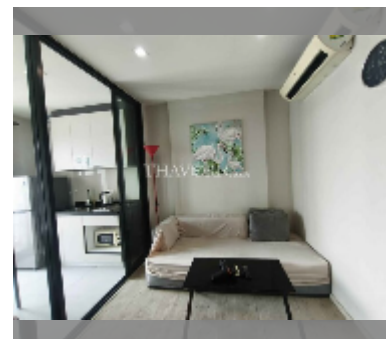

Condo for sale 1 bedroom 29.9 m² in The Base Central Pattaya, Pattaya

฿ 3,390,000

UNIT PARAMETERS:

UID	FS-242967
quota	foreign quota
type	1 bedroom
size	29.9m²
floor	18
view	sea view
equipment: furniture, air conditioner, television, washing-machine, refrigerator	

PROJECT PARAMETERS:

district	Central Pattaya
buildings	3
floors	32
built in	2016

FACILITIES:

General information: highrise, meters to beach: 100, minutes to beach: 5, covered parking.

Swimming pool: swimming pool, rooftop pool.

Chill zone: garden, rooftop chillout, barbeque areas.

Health zone: gym.

Other: lobby, CCTV, security.