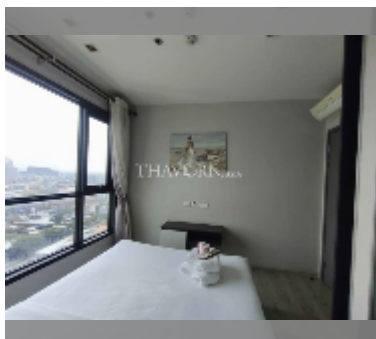

Condo for sale 1 bedroom 29.9 m² in The Base Central Pattaya, Pattaya

฿ 3,390,000

UNIT PARAMETERS:

UID	FS-242967
quota	foreign quota
type	1 bedroom
size	29.9m²
floor	18
view	sea view
equipment: furniture, air conditioner, television, washing-machine, refrigerator	

PROJECT PARAMETERS:

district	Central Pattaya
buildings	3
floors	32
built in	2016

FACILITIES:

General information: highrise, meters to beach: 100, minutes to beach: 5, covered parking.

Swimming pool: swimming pool, rooftop pool.

Chill zone: garden, rooftop chillout, barbeque areas.

Health zone: gym.

Other: lobby, CCTV, security.