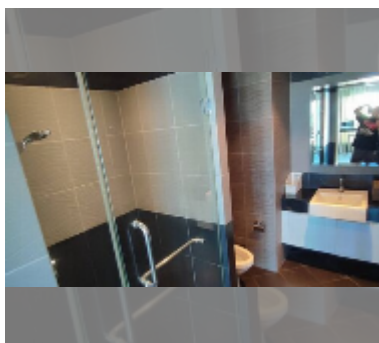

### UNIT PARAMETERS:

UID	FS-242964
quota	foreign quota
type	1 bedroom
size	52m <sup>2</sup>
floor	6
view	pool view
quality	good
equipment: furniture, air conditioner, television, refrigerator	

### FACILITIES:

General information: resort, underground parking, open parking.

Swimming pool: swimming pool, kids pool, jacuzzi.

Chill zone: garden.

Health zone: gym.

Other: lobby, CCTV, security.

details