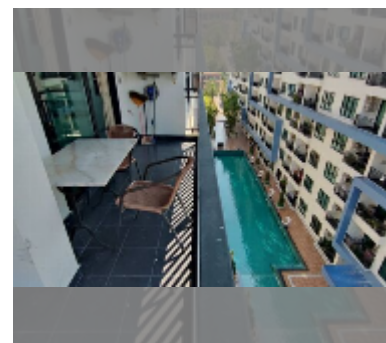

Condo for sale 1 bedroom 52 m² in The Blue Residence, Pattaya

฿ 1,700,000

UNIT PARAMETERS:

UID	FS-242964
quota	foreign quota
type	1 bedroom
size	52m²
floor	6
view	pool view
quality	good
equipment: furniture, air conditioner, television, refrigerator	

PROJECT PARAMETERS:

district	East Pattaya
buildings	2
floors	8
built in	2013
maintenance	฿ 12,480/year

FACILITIES:

General information: resort, underground parking, open parking.

Swimming pool: swimming pool, kids pool, jacuzzi.

Chill zone: garden.

Health zone: gym.

Other: lobby, CCTV, security.