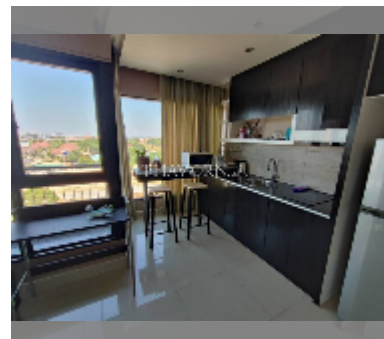

Condo for sale 1 bedroom 52 m² in The Blue Residence, Pattaya

฿ 1,700,000

UNIT PARAMETERS:

UID	FS-242964
quota	foreign quota
type	1 bedroom
size	52m²
floor	6
view	pool view
quality	good
equipment: furniture, air conditioner, television, refrigerator	

PROJECT PARAMETERS:

district	East Pattaya
buildings	2
floors	8
built in	2013
maintenance	฿ 12,480/year

FACILITIES:

General information: resort, underground parking, open parking.

Swimming pool: swimming pool, kids pool, jacuzzi.

Chill zone: garden.

Health zone: gym.

Other: lobby, CCTV, security.