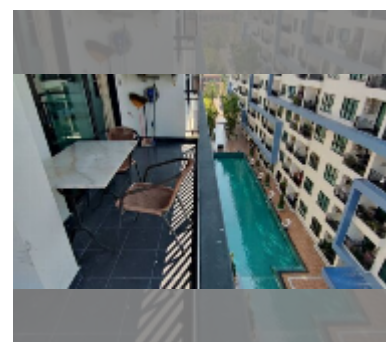

## Condo for sale 1 bedroom 52 m<sup>2</sup> in The Blue Residence, Pattaya

**฿ 1,700,000**

### FACILITIES:

General information: resort, underground parking, open parking.

Swimming pool: swimming pool, kids pool, jacuzzi.

Chill zone: garden.

Health zone: gym.

Other: lobby, CCTV, security.

details