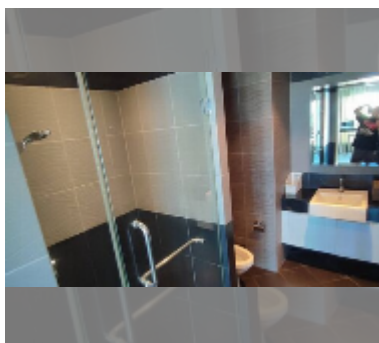

Condo for sale 1 bedroom 52 m² in The Blue Residence, Pattaya

฿ 1,700,000

UNIT PARAMETERS:

UID	FS-242964
quota	foreign quota
type	1 bedroom
size	52m²
floor	6
view	pool view
quality	good
equipment: furniture, air conditioner, television, refrigerator	

PROJECT PARAMETERS:

district	East Pattaya
buildings	2
floors	8
built in	2013
maintenance	฿ 12,480/year

FACILITIES:

General information: resort, underground parking, open parking.

Swimming pool: swimming pool, kids pool, jacuzzi.

Chill zone: garden.

Health zone: gym.

Other: lobby, CCTV, security.