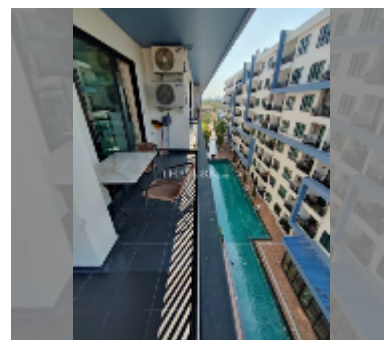

Condo for sale 1 bedroom 52 m² in The Blue Residence, Pattaya

฿ 1,700,000

UNIT PARAMETERS:

| | |
|---|------------------|
| UID | FS-242964 |
| quota | foreign quota |
| type | 1 bedroom |
| size | 52m ² |
| floor | 6 |
| view | pool view |
| quality | good |
| equipment: furniture, air conditioner, television, refrigerator | |

Swimming pool: swimming pool, kids pool, jacuzzi.

Chill zone: garden.

Health zone: gym.

Other: lobby, CCTV, security.

details