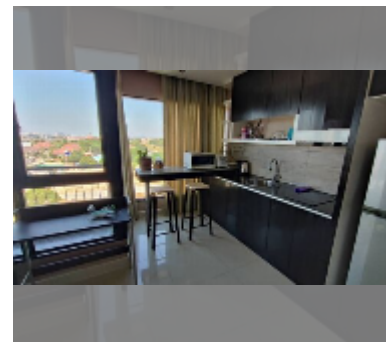

Condo for sale 1 bedroom 52 m² in The Blue Residence, Pattaya

฿ 1,700,000

UNIT PARAMETERS:

UID	FS-242964
quota	foreign quota
type	1 bedroom
size	52m²
floor	6
view	pool view
quality	good
equipment: furniture, air conditioner, television, refrigerator	

PROJECT PARAMETERS:

district	East Pattaya
buildings	2
floors	8
built in	2013
maintenance	฿ 12,480/year

FACILITIES:

General information: resort, underground parking, open parking.

Swimming pool: swimming pool, kids pool, jacuzzi.

Chill zone: garden.

Health zone: gym.

Other: lobby, CCTV, security.