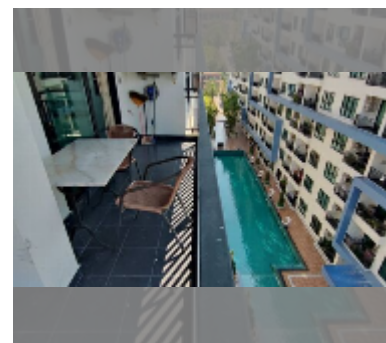

## Condo for sale 1 bedroom 52 m<sup>2</sup> in The Blue Residence, Pattaya

**฿ 1,700,000**

### FACILITIES:

General information: resort, underground parking, open parking.

Swimming pool: swimming pool, kids pool, jacuzzi.

Chill zone: garden.

Health zone: gym.

Other: lobby, CCTV, security.

details