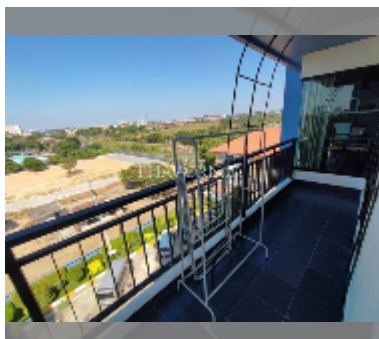

Condo for sale 1 bedroom 52 m² in The Blue Residence, Pattaya

฿ 1,700,000

UNIT PARAMETERS:

| | |
|---|------------------|
| UID | FS-242964 |
| quota | foreign quota |
| type | 1 bedroom |
| size | 52m ² |
| floor | 6 |
| view | pool view |
| quality | good |
| equipment: furniture, air conditioner, television, refrigerator | |

Swimming pool: swimming pool, kids pool, jacuzzi.

Chill zone: garden.

Health zone: gym.

Other: lobby, CCTV, security.

details