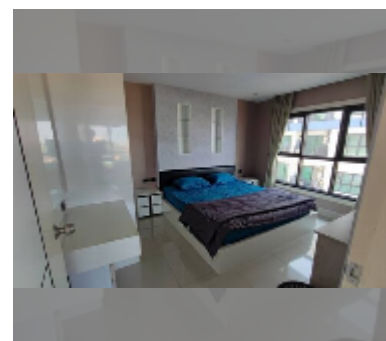

Condo for sale 1 bedroom 52 m² in The Blue Residence, Pattaya

฿ 1,700,000

UNIT PARAMETERS:

UID	FS-242964
quota	foreign quota
type	1 bedroom
size	52m²
floor	6
view	pool view
quality	good
equipment: furniture, air conditioner, television, refrigerator	

PROJECT PARAMETERS:

district	East Pattaya
buildings	2
floors	8
built in	2013
maintenance	฿ 12,480/year

FACILITIES:

General information: resort, underground parking, open parking.

Swimming pool: swimming pool, kids pool, jacuzzi.

Chill zone: garden.

Health zone: gym.

Other: lobby, CCTV, security.