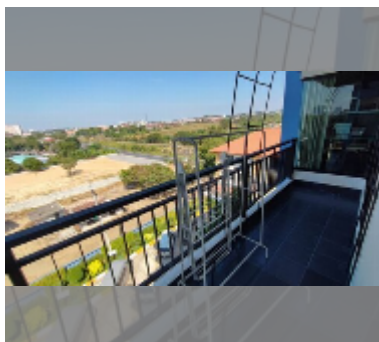

Condo for sale 1 bedroom 52 m² in The Blue Residence, Pattaya

฿ 1,700,000

UNIT PARAMETERS:

UID	FS-242964
quota	foreign quota
type	1 bedroom
size	52m²
floor	6
view	pool view
quality	good
equipment: furniture, air conditioner, television, refrigerator	

PROJECT PARAMETERS:

district	East Pattaya
buildings	2
floors	8
built in	2013
maintenance	฿ 12,480/year

FACILITIES:

General information: resort, underground parking, open parking.

Swimming pool: swimming pool, kids pool, jacuzzi.

Chill zone: garden.

Health zone: gym.

Other: lobby, CCTV, security.