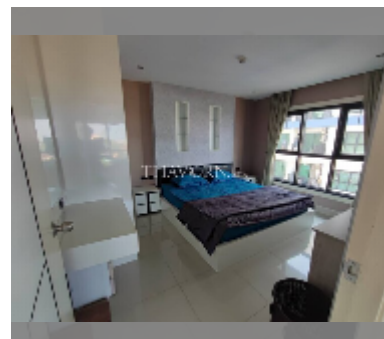

Condo for sale 1 bedroom 52 m² in The Blue Residence, Pattaya

฿ 1,700,000

UNIT PARAMETERS:

UID	FS-242964
quota	foreign quota
type	1 bedroom
size	52m²
floor	6
view	pool view
quality	good
equipment: furniture, air conditioner, television, refrigerator	

PROJECT PARAMETERS:

district	East Pattaya
buildings	2
floors	8
built in	2013
maintenance	฿ 12,480/year

FACILITIES:

General information: resort, underground parking, open parking.

Swimming pool: swimming pool, kids pool, jacuzzi.

Chill zone: garden.

Health zone: gym.

Other: lobby, CCTV, security.