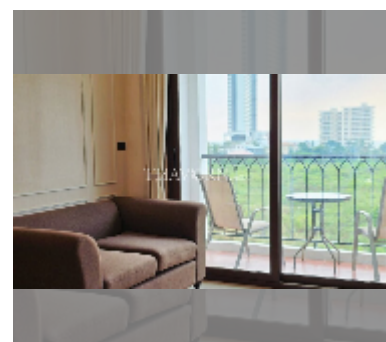

## Condo for sale 1 bedroom 32 m<sup>2</sup> in Venetian Condo Resort, Pattaya

**฿ 2,150,000**

**Health zone:** gym, sauna, hamam.

**Other:** reception, clubhouse, meeting room, games room, kids playgarden, CCTV, security, room service.

[details](#)