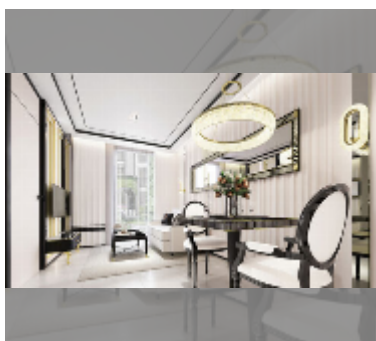

Condo for sale 1 bedroom 34 m² in Embassy Pattaya, Pattaya

฿ 3,830,000

UNIT PARAMETERS:

UID	FS-242947
quota	foreign quota
type	1 bedroom
size	34m ²
floor	7
view	garden view

PROJECT PARAMETERS:

district	Jomtien
buildings	3
floors	8
start of construction	2024
built in	2027

Health zone: gym, sauna, SPA.

Other: reception, lobby, clubhouse, games room, CCTV, security.

[details](#)