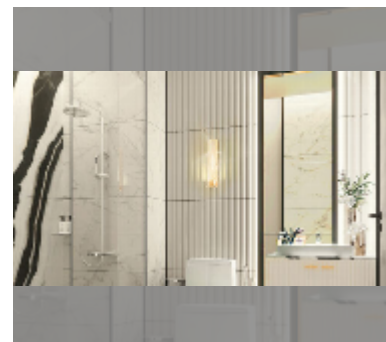

Condo for sale 1 bedroom 34 m² in Embassy Pattaya, Pattaya

฿ 3,830,000

UNIT PARAMETERS:

UID	FS-242947
quota	foreign quota
type	1 bedroom
size	34m ²
floor	7
view	garden view

PROJECT PARAMETERS:

district	Jomtien
buildings	3
floors	8
start of construction	2024
built in	2027

FACILITIES:

General information: boutique, meters to beach: 750, minutes to beach: 5, underground parking.

Swimming pool: swimming pool, kids pool, rooftop pool, jacuzzi, pool bar , sunbathing area.

Chill zone: chill zone, garden, rooftop chillout.

Health zone: gym, sauna, SPA.

Other: reception, lobby, clubhouse, games room, CCTV, security.

[details](#)