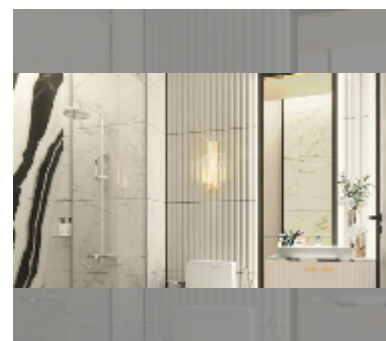

Condo for sale 1 bedroom 34 m² in Embassy Pattaya, Pattaya

฿ 3,830,000

UNIT PARAMETERS:

UID	FS-242947
quota	foreign quota
type	1 bedroom
size	34m ²
floor	7
view	garden view

PROJECT PARAMETERS:

district	Jomtien
buildings	3
floors	8
start of construction	2024
built in	2027

FACILITIES:

General information: boutique, meters to beach: 750, minutes to beach: 5, underground parking.

Swimming pool: swimming pool, kids pool, rooftop pool, jacuzzi, pool bar , sunbathing area.

Chill zone: chill zone, garden, rooftop chillout.

Health zone: gym, sauna, SPA.

Other: reception, lobby, clubhouse, games room, CCTV, security.

[details](#)