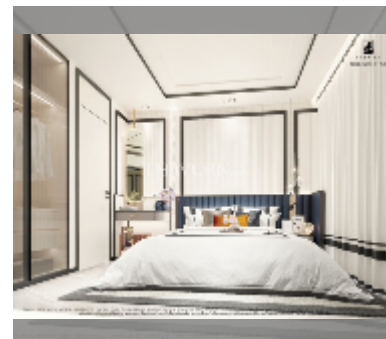

Condo for sale 1 bedroom 34 m² in Embassy Pattaya, Pattaya

฿ 3,830,000

UNIT PARAMETERS:

UID	FS-242947
quota	foreign quota
type	1 bedroom
size	34m ²
floor	7
view	garden view

PROJECT PARAMETERS:

district	Jomtien
buildings	3
floors	8
start of construction	2024
built in	2027

Health zone: gym, sauna, SPA.

Other: reception, lobby, clubhouse, games room, CCTV, security.

[details](#)