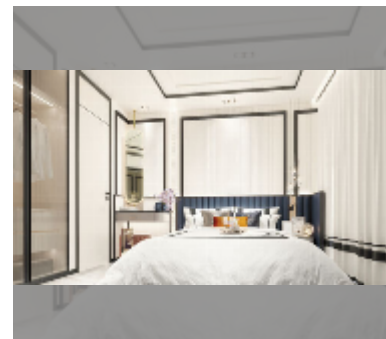

Condo for sale 1 bedroom 34 m² in Embassy Pattaya, Pattaya

฿ 3,830,000

UNIT PARAMETERS:

UID	FS-242947
quota	foreign quota
type	1 bedroom
size	34m ²
floor	7
view	garden view

PROJECT PARAMETERS:

district	Jomtien
buildings	3
floors	8
start of construction	2024
built in	2027

Health zone: gym, sauna, SPA.

Other: reception, lobby, clubhouse, games room, CCTV, security.

[details](#)