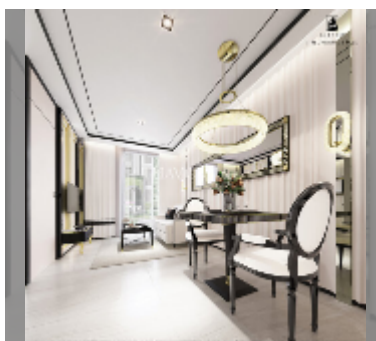

Condo for sale 1 bedroom 34 m² in Embassy Pattaya, Pattaya

฿ 3,830,000

UNIT PARAMETERS:

UID	FS-242947
quota	foreign quota
type	1 bedroom
size	34m ²
floor	7
view	garden view

PROJECT PARAMETERS:

district	Jomtien
buildings	3
floors	8
start of construction	2024
built in	2027

Health zone: gym, sauna, SPA.

Other: reception, lobby, clubhouse, games room, CCTV, security.

[details](#)