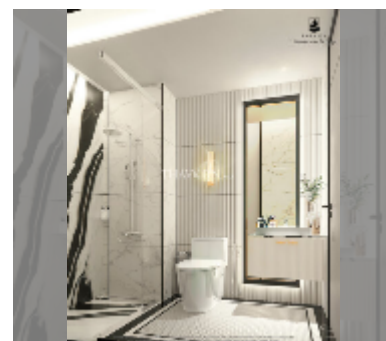

Condo for sale 1 bedroom 34 m² in Embassy Pattaya, Pattaya

฿ 3,830,000

UNIT PARAMETERS:

UID	FS-242947
quota	foreign quota
type	1 bedroom
size	34m ²
floor	7
view	garden view

PROJECT PARAMETERS:

district	Jomtien
buildings	3
floors	8
start of construction	2024
built in	2027

FACILITIES:

General information: boutique, meters to beach: 750, minutes to beach: 5, underground parking.

Swimming pool: swimming pool, kids pool, rooftop pool, jacuzzi, pool bar , sunbathing area.

Chill zone: chill zone, garden, rooftop chillout.

Health zone: gym, sauna, SPA.

Other: reception, lobby, clubhouse, games room, CCTV, security.

[details](#)