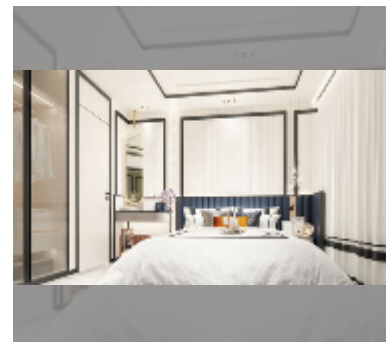

Condo for sale 1 bedroom 34 m² in Embassy Pattaya, Pattaya

฿ 3,830,000

UNIT PARAMETERS:

UID	FS-242947
quota	foreign quota
type	1 bedroom
size	34m ²
floor	7
view	garden view

PROJECT PARAMETERS:

district	Jomtien
buildings	3
floors	8
start of construction	2024
built in	2027

Health zone: gym, sauna, SPA.

Other: reception, lobby, clubhouse, games room, CCTV, security.

[details](#)