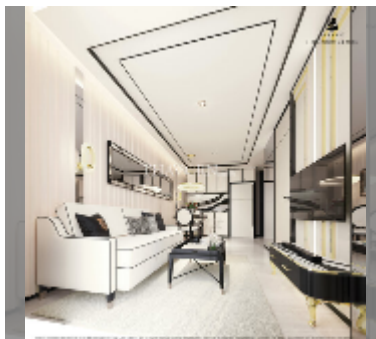

Condo for sale 1 bedroom 34 m² in Embassy Pattaya, Pattaya

฿ 3,830,000

UNIT PARAMETERS:

UID	FS-242947
quota	foreign quota
type	1 bedroom
size	34m ²
floor	7
view	garden view

PROJECT PARAMETERS:

district	Jomtien
buildings	3
floors	8
start of construction	2024
built in	2027

Health zone: gym, sauna, SPA.

Other: reception, lobby, clubhouse, games room, CCTV, security.

[details](#)