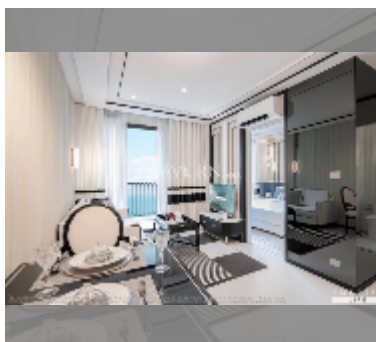

Condo for sale 1 bedroom 34 m² in Embassy Life, Pattaya

฿ 5,560,000

UNIT PARAMETERS:

UID	FS-242946
quota	foreign quota
type	1 bedroom
size	34m ²
floor	12
view	pool view

PROJECT PARAMETERS:

district	Jomtien
buildings	3
floors	24
built in	2029
maintenance	฿ 27,744/year

Chill zone: chill zone, garden, rooftop chillout.

Health zone: gym, sauna, steam, yoga room, massage, SPA.

Other: lobby, clubhouse, meeting room, games room, kids playgarden, CCTV, security, minimart, room service.