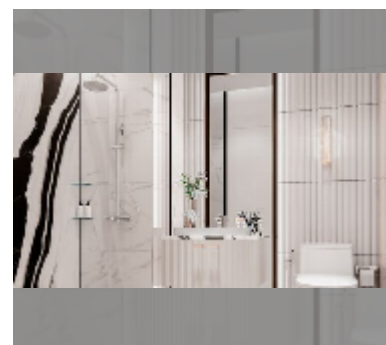

Condo for sale 1 bedroom 34 m² in Embassy Life, Pattaya

฿ 5,560,000

UNIT PARAMETERS:

UID	FS-242946
quota	foreign quota
type	1 bedroom
size	34m ²
floor	12
view	pool view

PROJECT PARAMETERS:

district	Jomtien
buildings	3
floors	24
built in	2029
maintenance	฿ 27,744/year

Chill zone: chill zone, garden, rooftop chillout.

Health zone: gym, sauna, steam, yoga room, massage, SPA.

Other: lobby, clubhouse, meeting room, games room, kids playgarden, CCTV, security, minimart, room service.