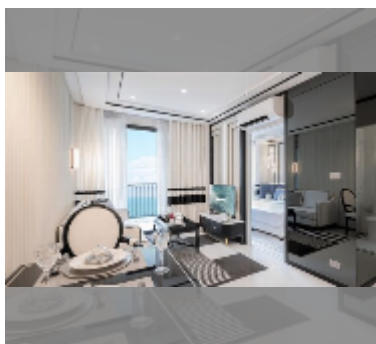

Condo for sale 1 bedroom 34 m² in Embassy Life, Pattaya

฿ 5,560,000

UNIT PARAMETERS:

UID	FS-242946
quota	foreign quota
type	1 bedroom
size	34m ²
floor	12
view	pool view

PROJECT PARAMETERS:

district	Jomtien
buildings	3
floors	24
built in	2029
maintenance	฿ 27,744/year

Chill zone: chill zone, garden, rooftop chillout.

Health zone: gym, sauna, steam, yoga room, massage, SPA.

Other: lobby, clubhouse, meeting room, games room, kids playgarden, CCTV, security, minimart, room service.