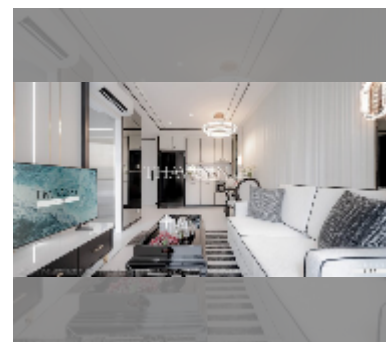

Condo for sale 1 bedroom 34 m² in Embassy Life, Pattaya

฿ 5,560,000

UNIT PARAMETERS:

UID	FS-242946
quota	foreign quota
type	1 bedroom
size	34m²
floor	12
view	pool view

PROJECT PARAMETERS:

district	Jomtien
buildings	3
floors	24
built in	2029
maintenance	฿ 27,744/year

FACILITIES:

General information: highrise, meters to beach: 500, minutes to beach: 5, underground parking, multy-level parking, covered parking.

Swimming pool: swimming pool, rooftop pool, infinity view, jacuzzi, pool bar , sunbathing area.

Chill zone: chill zone, garden, rooftop chillout.

Health zone: gym, sauna, steam, yoga room, massage, SPA.

Other: lobby, clubhouse, meeting room, games room, kids playgarden, CCTV, security, minimart, room service.