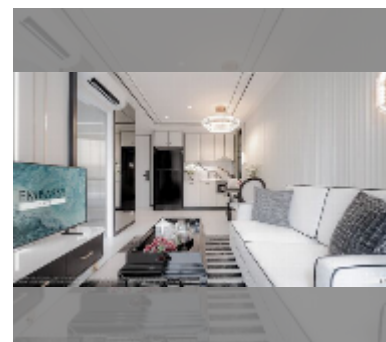

Condo for sale 1 bedroom 34 m² in Embassy Life, Pattaya

฿ 5,560,000

UNIT PARAMETERS:

UID	FS-242946
quota	foreign quota
type	1 bedroom
size	34m²
floor	12
view	pool view

PROJECT PARAMETERS:

district	Jomtien
buildings	3
floors	24
built in	2029
maintenance	฿ 27,744/year

FACILITIES:

General information: highrise, meters to beach: 500, minutes to beach: 5, underground parking, multy-level parking, covered parking.

Swimming pool: swimming pool, rooftop pool, infinity view, jacuzzi, pool bar , sunbathing area.

Chill zone: chill zone, garden, rooftop chillout.

Health zone: gym, sauna, steam, yoga room, massage, SPA.

Other: lobby, clubhouse, meeting room, games room, kids playgarden, CCTV, security, minimart, room service.