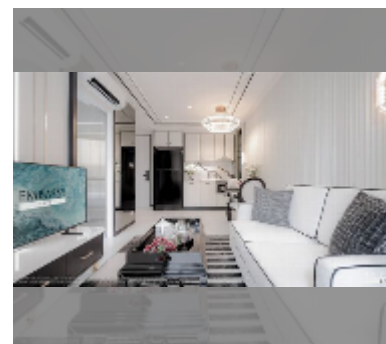

Condo for sale 1 bedroom 34 m² in Embassy Life, Pattaya

฿ 5,560,000

UNIT PARAMETERS:

UID	FS-242946
quota	foreign quota
type	1 bedroom
size	34m²
floor	12
view	pool view

PROJECT PARAMETERS:

district	Jomtien
buildings	3
floors	24
built in	2029
maintenance	฿ 27,744/year

FACILITIES:

General information: highrise, meters to beach: 500, minutes to beach: 5, underground parking, multy-level parking, covered parking.

Swimming pool: swimming pool, rooftop pool, infinity view, jacuzzi, pool bar , sunbathing area.

Chill zone: chill zone, garden, rooftop chillout.

Health zone: gym, sauna, steam, yoga room, massage, SPA.

Other: lobby, clubhouse, meeting room, games room, kids playgarden, CCTV, security, minimart, room service.