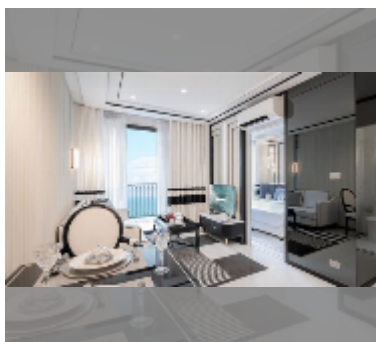

Condo for sale 1 bedroom 34 m² in Embassy Life, Pattaya

฿ 5,560,000

UNIT PARAMETERS:

UID	FS-242946
quota	foreign quota
type	1 bedroom
size	34m ²
floor	12
view	pool view

PROJECT PARAMETERS:

district	Jomtien
buildings	3
floors	24
built in	2029
maintenance	฿ 27,744/year

Chill zone: chill zone, garden, rooftop chillout.

Health zone: gym, sauna, steam, yoga room, massage, SPA.

Other: lobby, clubhouse, meeting room, games room, kids playgarden, CCTV, security, minimart, room service.