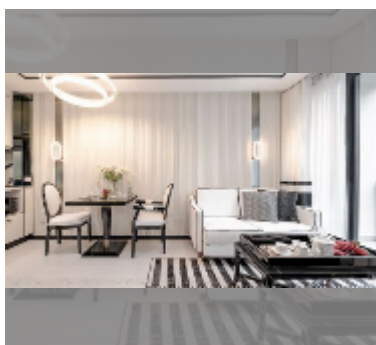

Condo for sale 1 bedroom 34 m² in Embassy Life, Pattaya

฿ 5,560,000

UNIT PARAMETERS:

UID	FS-242946
quota	foreign quota
type	1 bedroom
size	34m²
floor	12
view	pool view

PROJECT PARAMETERS:

district	Jomtien
buildings	3
floors	24
built in	2029
maintenance	฿ 27,744/year

FACILITIES:

General information: highrise, meters to beach: 500, minutes to beach: 5, underground parking, multy-level parking, covered parking.

Swimming pool: swimming pool, rooftop pool, infinity view, jacuzzi, pool bar , sunbathing area.

Chill zone: chill zone, garden, rooftop chillout.

Health zone: gym, sauna, steam, yoga room, massage, SPA.

Other: lobby, clubhouse, meeting room, games room, kids playgarden, CCTV, security, minimart, room service.