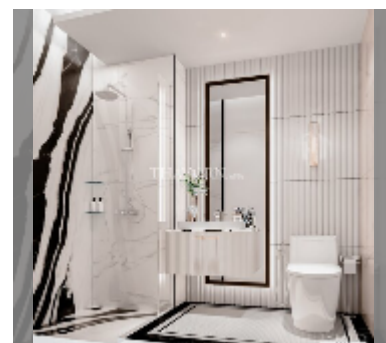

Condo for sale 1 bedroom 34 m² in Embassy Life, Pattaya

฿ 5,560,000

UNIT PARAMETERS:

UID	FS-242946
quota	foreign quota
type	1 bedroom
size	34m²
floor	12
view	pool view

PROJECT PARAMETERS:

district	Jomtien
buildings	3
floors	24
built in	2029
maintenance	฿ 27,744/year

FACILITIES:

General information: highrise, meters to beach: 500, minutes to beach: 5, underground parking, multy-level parking, covered parking.

Swimming pool: swimming pool, rooftop pool, infinity view, jacuzzi, pool bar , sunbathing area.

Chill zone: chill zone, garden, rooftop chillout.

Health zone: gym, sauna, steam, yoga room, massage, SPA.

Other: lobby, clubhouse, meeting room, games room, kids playgarden, CCTV, security, minimart, room service.