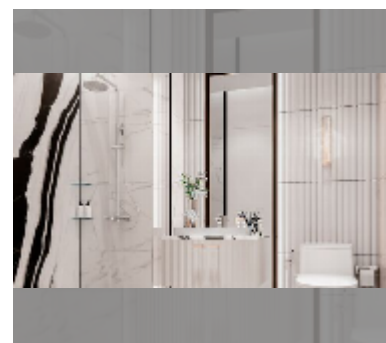

Condo for sale 1 bedroom 34 m² in Embassy Life, Pattaya

฿ 5,560,000

UNIT PARAMETERS:

UID	FS-242946
quota	foreign quota
type	1 bedroom
size	34m ²
floor	12
view	pool view

PROJECT PARAMETERS:

district	Jomtien
buildings	3
floors	24
built in	2029
maintenance	฿ 27,744/year

Chill zone: chill zone, garden, rooftop chillout.

Health zone: gym, sauna, steam, yoga room, massage, SPA.

Other: lobby, clubhouse, meeting room, games room, kids playgarden, CCTV, security, minimart, room service.