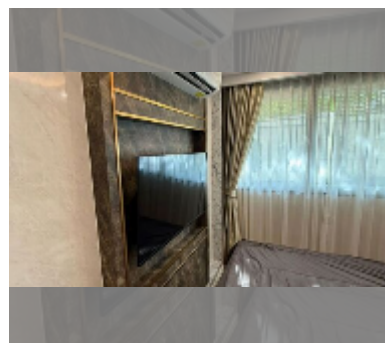

Condo for sale 1 bedroom 36 m² in Dusit Grand Park 2, Pattaya

฿ 3,260,000

UNIT PARAMETERS:

UID	FS-242945
quota	foreign quota
type	1 bedroom
size	36m ²
floor	1
view	garden view

PROJECT PARAMETERS:

district	Jomtien
buildings	5
floors	8
built in	2022

FACILITIES:

General information: boutique, underground parking.

Swimming pool: swimming pool, kids pool, jacuzzi.

Chill zone: chill zone, garden.

Health zone: gym.

Other: lobby, clubhouse, CCTV, security.

details