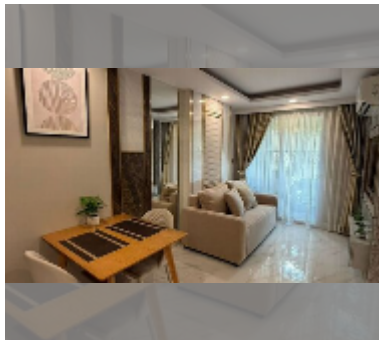

Condo for sale 1 bedroom 36 m² in Dusit Grand Park 2, Pattaya

฿ 3,260,000

UNIT PARAMETERS:

UID	FS-242945
quota	foreign quota
type	1 bedroom
size	36m ²
floor	1
view	garden view

PROJECT PARAMETERS:

district	Jomtien
buildings	5
floors	8
built in	2022

FACILITIES:

General information: boutique, underground parking.

Swimming pool: swimming pool, kids pool, jacuzzi.

Chill zone: chill zone, garden.

Health zone: gym.

Other: lobby, clubhouse, CCTV, security.

details