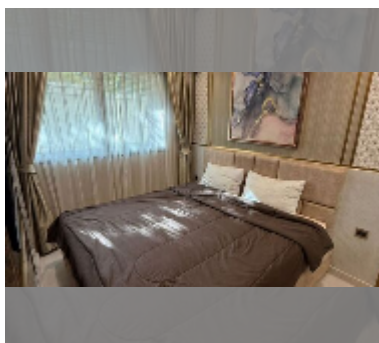

Condo for sale 1 bedroom 36 m² in Dusit Grand Park 2, Pattaya

฿ 3,260,000

UNIT PARAMETERS:

UID	FS-242945
quota	foreign quota
type	1 bedroom
size	36m²
floor	1
view	garden view

PROJECT PARAMETERS:

district	Jomtien
buildings	5
floors	8
built in	2022

FACILITIES:

General information: boutique, underground parking.

Swimming pool: swimming pool, kids pool, jacuzzi.

Chill zone: chill zone, garden.

Health zone: gym.

Other: lobby, clubhouse, CCTV, security.