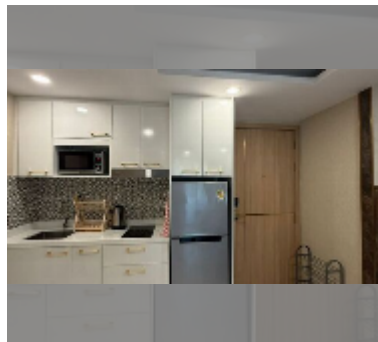

Condo for sale 1 bedroom 36 m² in Dusit Grand Park 2, Pattaya

฿ 3,260,000

UNIT PARAMETERS:

UID	FS-242945
quota	foreign quota
type	1 bedroom
size	36m²
floor	1
view	garden view

PROJECT PARAMETERS:

district	Jomtien
buildings	5
floors	8
built in	2022

FACILITIES:

- General information: boutique, underground parking.
- Swimming pool: swimming pool, kids pool, jacuzzi.
- Chill zone: chill zone, garden.
- Health zone: gym.
- Other: lobby, clubhouse, CCTV, security.