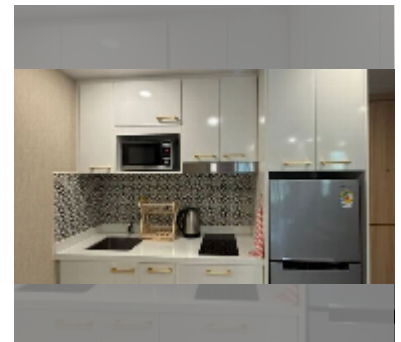

Condo for sale 1 bedroom 36 m² in Dusit Grand Park 2, Pattaya

฿ 3,260,000

UNIT PARAMETERS:

UID	FS-242945
quota	foreign quota
type	1 bedroom
size	36m²
floor	1
view	garden view

PROJECT PARAMETERS:

district	Jomtien
buildings	5
floors	8
built in	2022

FACILITIES:

- General information: boutique, underground parking.
- Swimming pool: swimming pool, kids pool, jacuzzi.
- Chill zone: chill zone, garden.
- Health zone: gym.
- Other: lobby, clubhouse, CCTV, security.