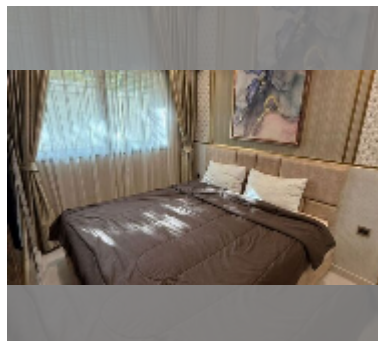

## Condo for sale 1 bedroom 36 m<sup>2</sup> in Dusit Grand Park 2, Pattaya

**฿ 3,260,000**

**UNIT PARAMETERS:**

|       |                  |
|-------|------------------|
| UID   | FS-242945        |
| quota | foreign quota    |
| type  | 1 bedroom        |
| size  | 36m <sup>2</sup> |
| floor | 1                |
| view  | garden view      |

**PROJECT PARAMETERS:**

|           |         |
|-----------|---------|
| district  | Jomtien |
| buildings | 5       |
| floors    | 8       |
| built in  | 2022    |

**FACILITIES:**

- General information: boutique, underground parking.
- Swimming pool: swimming pool, kids pool, jacuzzi.
- Chill zone: chill zone, garden.
- Health zone: gym.
- Other: lobby, clubhouse, CCTV, security.