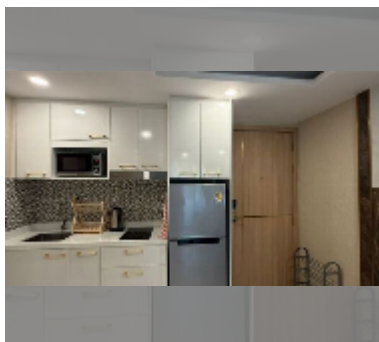

Condo for sale 1 bedroom 36 m² in Dusit Grand Park 2, Pattaya

฿ 3,260,000

UNIT PARAMETERS:

UID	FS-242945
quota	foreign quota
type	1 bedroom
size	36m ²
floor	1
view	garden view

PROJECT PARAMETERS:

district	Jomtien
buildings	5
floors	8
built in	2022

FACILITIES:

General information: boutique, underground parking.

Swimming pool: swimming pool, kids pool, jacuzzi.

Chill zone: chill zone, garden.

Health zone: gym.

Other: lobby, clubhouse, CCTV, security.

details