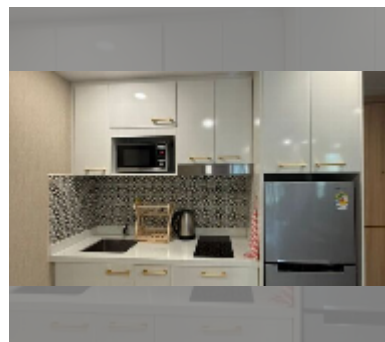

Condo for sale 1 bedroom 36 m² in Dusit Grand Park 2, Pattaya

฿ 3,260,000

UNIT PARAMETERS:

UID	FS-242945
quota	foreign quota
type	1 bedroom
size	36m ²
floor	1
view	garden view

PROJECT PARAMETERS:

district	Jomtien
buildings	5
floors	8
built in	2022

FACILITIES:

General information: boutique, underground parking.

Swimming pool: swimming pool, kids pool, jacuzzi.

Chill zone: chill zone, garden.

Health zone: gym.

Other: lobby, clubhouse, CCTV, security.

details