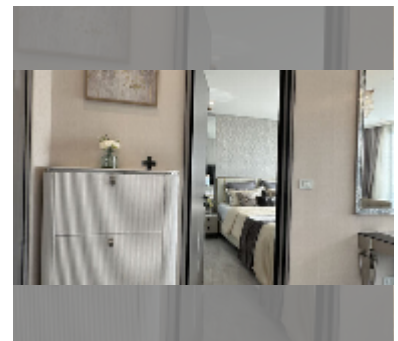

Condo for sale 1 bedroom 38.5 m² in Copacabana Coral Reef, Pattaya

฿ 6,090,000

UNIT PARAMETERS:

UID	FS-242944
quota	foreign quota
type	1 bedroom
size	38.5m²
floor	26
view	sea view

PROJECT PARAMETERS:

district	Jomtien
buildings	1
floors	56
start of construction	2024
built in	2028

FACILITIES:

General information: highrise, meters to beach: 500, minutes to beach: 5, multy-level parking.

Swimming pool: swimming pool, kids pool, rooftop pool, infinity view.

Chill zone: chill zone.

Health zone: gym, sauna.

Other: reception, lobby, CCTV, security.