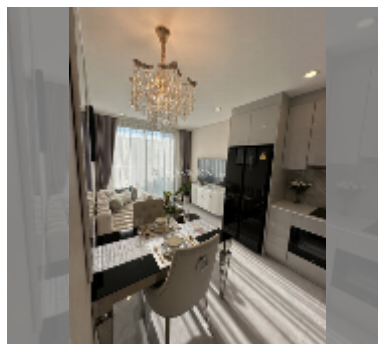

Condo for sale 1 bedroom 38.5 m² in Copacabana Coral Reef, Pattaya

฿ 6,090,000

UNIT PARAMETERS:

UID	FS-242944
quota	foreign quota
type	1 bedroom
size	38.5m²
floor	26
view	sea view

PROJECT PARAMETERS:

district	Jomtien
buildings	1
floors	56
start of construction	2024
built in	2028

FACILITIES:

General information: highrise, meters to beach: 500, minutes to beach: 5, multy-level parking.

Swimming pool: swimming pool, kids pool, rooftop pool, infinity view.

Chill zone: chill zone.

Health zone: gym, sauna.

Other: reception, lobby, CCTV, security.