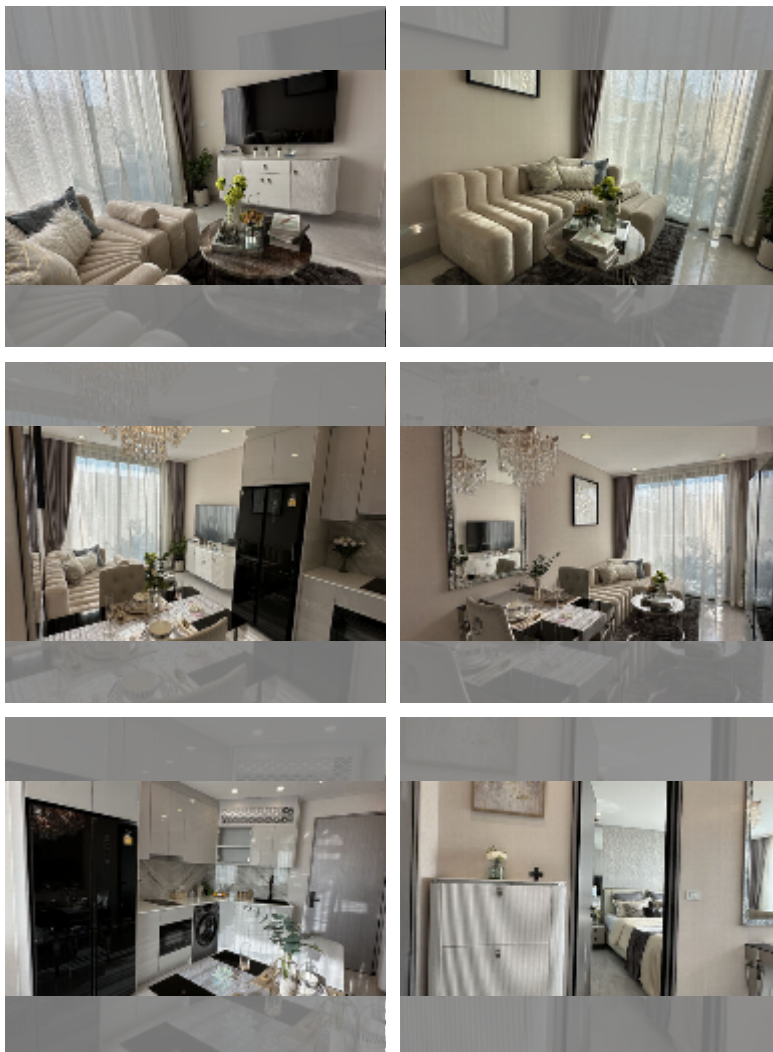

Condo for sale 1 bedroom 38.5 m² in Copacabana Coral Reef, Pattaya

฿ 6,090,000

UNIT PARAMETERS:

UID	FS-242944
quota	foreign quota
type	1 bedroom
size	38.5m²
floor	26
view	sea view

PROJECT PARAMETERS:

district	Jomtien
buildings	1
floors	56
start of construction	2024
built in	2028

FACILITIES:

General information: highrise, meters to beach: 500, minutes to beach: 5, multy-level parking.

Swimming pool: swimming pool, kids pool, rooftop pool, infinity view.

Chill zone: chill zone.

Health zone: gym, sauna.

Other: reception, lobby, CCTV, security.