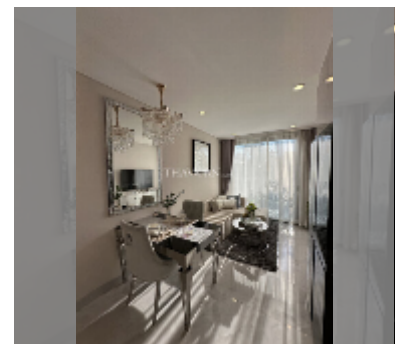

Condo for sale 1 bedroom 38.5 m² in Copacabana Coral Reef, Pattaya

฿ 6,090,000

UNIT PARAMETERS:

UID	FS-242944
quota	foreign quota
type	1 bedroom
size	38.5m²
floor	26
view	sea view

PROJECT PARAMETERS:

district	Jomtien
buildings	1
floors	56
start of construction	2024
built in	2028

FACILITIES:

General information: highrise, meters to beach: 500, minutes to beach: 5, multy-level parking.

Swimming pool: swimming pool, kids pool, rooftop pool, infinity view.

Chill zone: chill zone.

Health zone: gym, sauna.

Other: reception, lobby, CCTV, security.