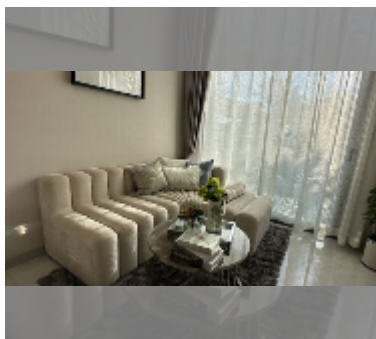

Condo for sale 1 bedroom 38.5 m² in Copacabana Coral Reef, Pattaya

฿ 5,700,000

UNIT PARAMETERS:

UID	FS-242943
quota	foreign quota
type	1 bedroom
size	38.5m²
floor	20
view	sea view

PROJECT PARAMETERS:

district	Jomtien
buildings	1
floors	56
start of construction	2024
built in	2028

FACILITIES:

General information: highrise, meters to beach: 500, minutes to beach: 5, multy-level parking.

Swimming pool: swimming pool, kids pool, rooftop pool, infinity view.

Chill zone: chill zone.

Health zone: gym, sauna.

Other: reception, lobby, CCTV, security.