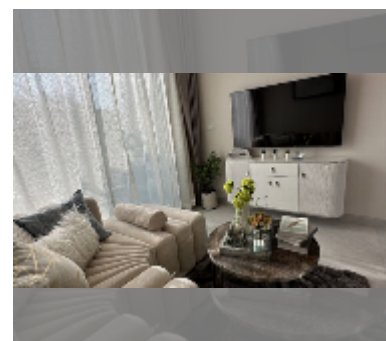

Condo for sale 1 bedroom 38.5 m² in Copacabana Coral Reef, Pattaya

฿ 5,700,000

UNIT PARAMETERS:

UID	FS-242943
quota	foreign quota
type	1 bedroom
size	38.5m²
floor	20
view	sea view

PROJECT PARAMETERS:

district	Jomtien
buildings	1
floors	56
start of construction	2024
built in	2028

FACILITIES:

General information: highrise, meters to beach: 500, minutes to beach: 5, multy-level parking.

Swimming pool: swimming pool, kids pool, rooftop pool, infinity view.

Chill zone: chill zone.

Health zone: gym, sauna.

Other: reception, lobby, CCTV, security.