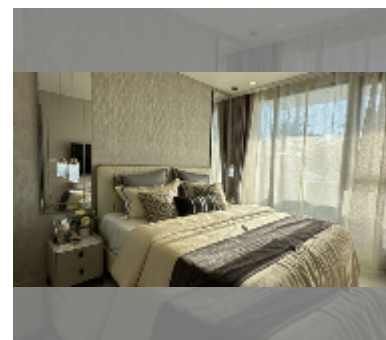

Condo for sale 1 bedroom 38.5 m² in Copacabana Coral Reef, Pattaya

฿ 5,700,000

UNIT PARAMETERS:

UID	FS-242943
quota	foreign quota
type	1 bedroom
size	38.5m²
floor	20
view	sea view

PROJECT PARAMETERS:

district	Jomtien
buildings	1
floors	56
start of construction	2024
built in	2028

FACILITIES:

General information: highrise, meters to beach: 500, minutes to beach: 5, multy-level parking.

Swimming pool: swimming pool, kids pool, rooftop pool, infinity view.

Chill zone: chill zone.

Health zone: gym, sauna.

Other: reception, lobby, CCTV, security.