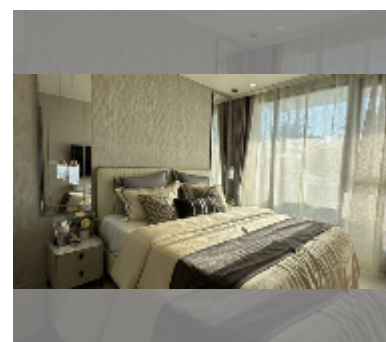

Condo for sale 1 bedroom 38.5 m² in Copacabana Coral Reef, Pattaya

฿ 5,700,000

UNIT PARAMETERS:

UID	FS-242943
quota	foreign quota
type	1 bedroom
size	38.5m²
floor	20
view	sea view

PROJECT PARAMETERS:

district	Jomtien
buildings	1
floors	56
start of construction	2024
built in	2028

FACILITIES:

General information: highrise, meters to beach: 500, minutes to beach: 5, multy-level parking.

Swimming pool: swimming pool, kids pool, rooftop pool, infinity view.

Chill zone: chill zone.

Health zone: gym, sauna.

Other: reception, lobby, CCTV, security.