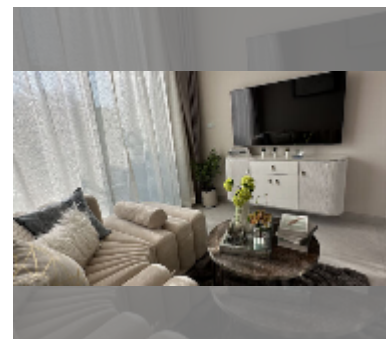

Condo for sale 1 bedroom 38.5 m² in Copacabana Coral Reef, Pattaya

฿ 5,700,000

UNIT PARAMETERS:

UID	FS-242943
quota	foreign quota
type	1 bedroom
size	38.5m²
floor	20
view	sea view

PROJECT PARAMETERS:

district	Jomtien
buildings	1
floors	56
start of construction	2024
built in	2028

FACILITIES:

General information: highrise, meters to beach: 500, minutes to beach: 5, multy-level parking.

Swimming pool: swimming pool, kids pool, rooftop pool, infinity view.

Chill zone: chill zone.

Health zone: gym, sauna.

Other: reception, lobby, CCTV, security.