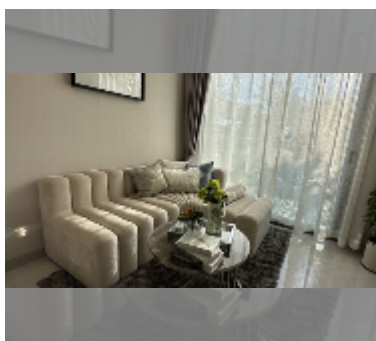

Condo for sale 1 bedroom 38.5 m² in Copacabana Coral Reef, Pattaya

฿ 5,700,000

UNIT PARAMETERS:

UID	FS-242943
quota	foreign quota
type	1 bedroom
size	38.5m²
floor	20
view	sea view

PROJECT PARAMETERS:

district	Jomtien
buildings	1
floors	56
start of construction	2024
built in	2028

FACILITIES:

General information: highrise, meters to beach: 500, minutes to beach: 5, multy-level parking.

Swimming pool: swimming pool, kids pool, rooftop pool, infinity view.

Chill zone: chill zone.

Health zone: gym, sauna.

Other: reception, lobby, CCTV, security.