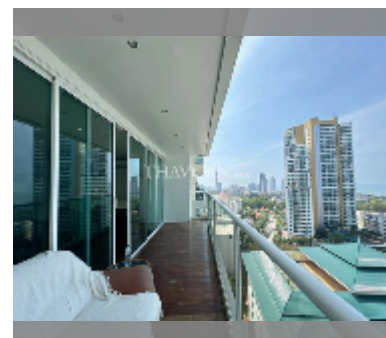

Condo for sale 2 bedroom 88 m² in The View Cosy Beach, Pattaya

฿ 7,900,000

UNIT PARAMETERS:

UID	FS-242941
quota	foreign quota
type	2 bedroom
size	88m ²
floor	14
view	sea view
quality	good
equipment: furniture, air conditioner, television, refrigerator	

PROJECT PARAMETERS:

district	Pratumnak
buildings	1
floors	20
built in	2009
maintenance	฿ 41,184/year

FACILITIES:

General information: highrise, meters to beach: 300, minutes to beach: 5, underground parking, open parking.
 Swimming pool: rooftop pool, infinity view.
 Chill zone: rooftop chillout.
 Health zone: gym, sauna.
 Other: reception, lobby, CCTV, security.