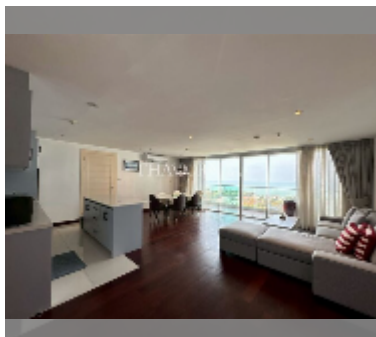

Condo for sale 2 bedroom 88 m² in The View Cosy Beach, Pattaya

฿ 7,900,000

UNIT PARAMETERS:

UID	FS-242941
quota	foreign quota
type	2 bedroom
size	88m ²
floor	14
view	sea view
quality	good
equipment: furniture, air conditioner, television, refrigerator	

PROJECT PARAMETERS:

district	Pratumnak
buildings	1
floors	20
built in	2009
maintenance	฿ 41,184/year

FACILITIES:

General information: highrise, meters to beach: 300, minutes to beach: 5, underground parking, open parking.
 Swimming pool: rooftop pool, infinity view.
 Chill zone: rooftop chillout.
 Health zone: gym, sauna.
 Other: reception, lobby, CCTV, security.