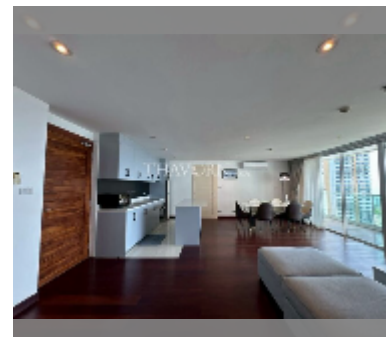

Condo for sale 2 bedroom 88 m² in The View Cosy Beach, Pattaya

฿ 7,900,000

UNIT PARAMETERS:

UID	FS-242941
quota	foreign quota
type	2 bedroom
size	88m ²
floor	14
view	sea view
quality	good
equipment: furniture, air conditioner, television, refrigerator	

PROJECT PARAMETERS:

district	Pratumnak
buildings	1
floors	20
built in	2009
maintenance	฿ 41,184/year

FACILITIES:

General information: highrise, meters to beach: 300, minutes to beach: 5, underground parking, open parking.
 Swimming pool: rooftop pool, infinity view.
 Chill zone: rooftop chillout.
 Health zone: gym, sauna.
 Other: reception, lobby, CCTV, security.