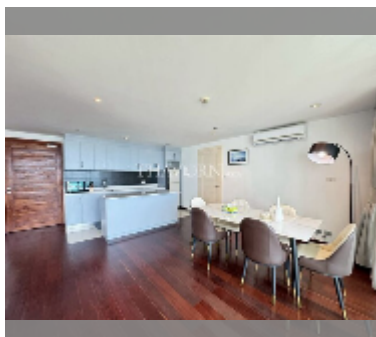

Condo for sale 2 bedroom 88 m² in The View Cosy Beach, Pattaya

฿ 7,900,000

UNIT PARAMETERS:

UID	FS-242941
quota	foreign quota
type	2 bedroom
size	88m ²
floor	14
view	sea view
quality	good
equipment: furniture, air conditioner, television, refrigerator	

PROJECT PARAMETERS:

district	Pratumnak
buildings	1
floors	20
built in	2009
maintenance	฿ 41,184/year

FACILITIES:

General information: highrise, meters to beach: 300, minutes to beach: 5, underground parking, open parking.
 Swimming pool: rooftop pool, infinity view.
 Chill zone: rooftop chillout.
 Health zone: gym, sauna.
 Other: reception, lobby, CCTV, security.