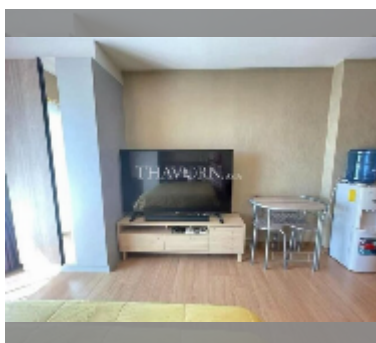

Condo for sale studio 32 m² in Supalai Mare, Pattaya

฿ 1,850,000

UNIT PARAMETERS:

UID	FS-242939
quota	foreign quota
type	studio
size	32m²
floor	23
view	sea view
quality	good
equipment: furniture, air conditioner, television, refrigerator	

PROJECT PARAMETERS:

district	Theprasit
buildings	1
floors	35
built in	2016
maintenance	฿ 11,520/year

FACILITIES:

General information: highrise, meters to beach: 600, minutes to beach: 8, open parking, multy-level parking, covered parking.

Swimming pool: swimming pool, kids pool, waterfall.

Chill zone: chill zone, garden.

Health zone: gym.

Other: lobby, CCTV, security, laundry.