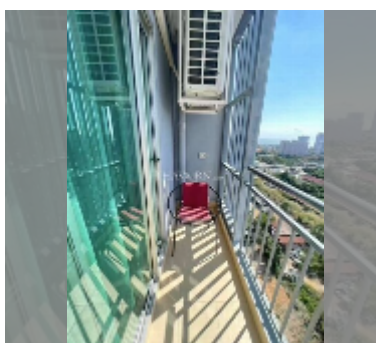

### FACILITIES:

**General information:** highrise, meters to beach: 600, minutes to beach: 8, open parking, multy-level parking, covered parking.

**Swimming pool:** swimming pool, kids pool, waterfall.

**Chill zone:** chill zone, garden.

**Health zone:** gym.

**Other:** lobby, CCTV, security, laundry.

[details](#)