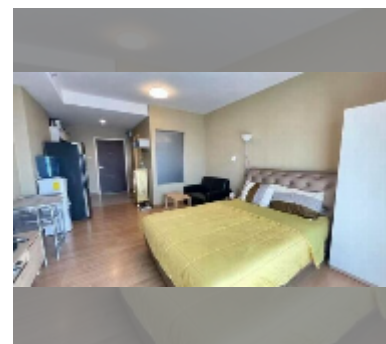

Condo for sale studio 32 m² in Supalai Mare, Pattaya

฿ 1,850,000

UNIT PARAMETERS:

UID	FS-242939
quota	foreign quota
type	studio
size	32m²
floor	23
view	sea view
quality	good
equipment: furniture, air conditioner, television, refrigerator	

PROJECT PARAMETERS:

district	Theprasit
buildings	1
floors	35
built in	2016
maintenance	฿ 11,520/year

FACILITIES:

General information: highrise, meters to beach: 600, minutes to beach: 8, open parking, multy-level parking, covered parking.

Swimming pool: swimming pool, kids pool, waterfall.

Chill zone: chill zone, garden.

Health zone: gym.

Other: lobby, CCTV, security, laundry.