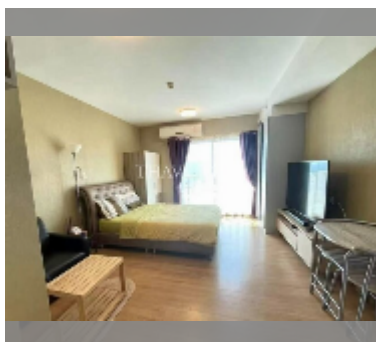

Condo for sale studio 32 m² in Supalai Mare, Pattaya

฿ 1,850,000

UNIT PARAMETERS:

UID	FS-242939
quota	foreign quota
type	studio
size	32m²
floor	23
view	sea view
quality	good
equipment: furniture, air conditioner, television, refrigerator	

PROJECT PARAMETERS:

district	Theprasit
buildings	1
floors	35
built in	2016
maintenance	฿ 11,520/year

FACILITIES:

General information: highrise, meters to beach: 600, minutes to beach: 8, open parking, multy-level parking, covered parking.

Swimming pool: swimming pool, kids pool, waterfall.

Chill zone: chill zone, garden.

Health zone: gym.

Other: lobby, CCTV, security, laundry.