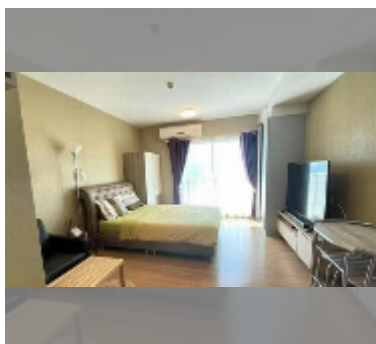

Condo for sale studio 32 m² in Supalai Mare, Pattaya

฿ 1,850,000

UNIT PARAMETERS:

UID	FS-242939
quota	foreign quota
type	studio
size	32m²
floor	23
view	sea view
quality	good
equipment: furniture, air conditioner, television, refrigerator	

PROJECT PARAMETERS:

district	Theprasit
buildings	1
floors	35
built in	2016
maintenance	฿ 11,520/year

FACILITIES:

General information: highrise, meters to beach: 600, minutes to beach: 8, open parking, multy-level parking, covered parking.

Swimming pool: swimming pool, kids pool, waterfall.

Chill zone: chill zone, garden.

Health zone: gym.

Other: lobby, CCTV, security, laundry.