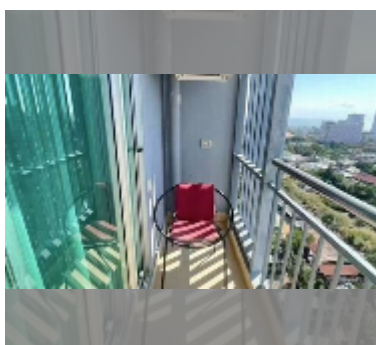

Condo for sale studio 32 m² in Supalai Mare, Pattaya

฿ 1,850,000

UNIT PARAMETERS:

UID	FS-242939
quota	foreign quota
type	studio
size	32m²
floor	23
view	sea view
quality	good
equipment: furniture, air conditioner, television, refrigerator	

PROJECT PARAMETERS:

district	Theprasit
buildings	1
floors	35
built in	2016
maintenance	฿ 11,520/year

FACILITIES:

General information: highrise, meters to beach: 600, minutes to beach: 8, open parking, multy-level parking, covered parking.

Swimming pool: swimming pool, kids pool, waterfall.

Chill zone: chill zone, garden.

Health zone: gym.

Other: lobby, CCTV, security, laundry.