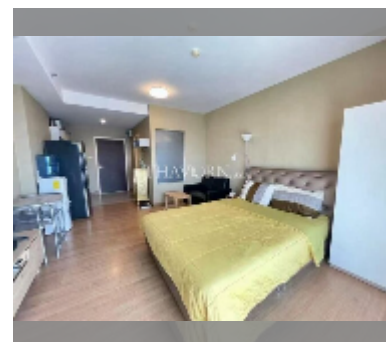

Condo for sale studio 32 m² in Supalai Mare, Pattaya

฿ 1,850,000

UNIT PARAMETERS:

UID	FS-242939
quota	foreign quota
type	studio
size	32m²
floor	23
view	sea view
quality	good
equipment: furniture, air conditioner, television, refrigerator	

PROJECT PARAMETERS:

district	Theprasit
buildings	1
floors	35
built in	2016
maintenance	฿ 11,520/year

FACILITIES:

General information: highrise, meters to beach: 600, minutes to beach: 8, open parking, multy-level parking, covered parking.

Swimming pool: swimming pool, kids pool, waterfall.

Chill zone: chill zone, garden.

Health zone: gym.

Other: lobby, CCTV, security, laundry.