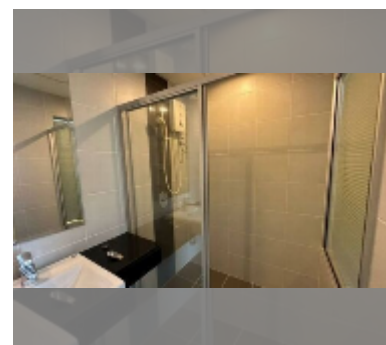

Condo for sale studio 32 m² in Supalai Mare, Pattaya

฿ 1,850,000

UNIT PARAMETERS:

UID	FS-242939
quota	foreign quota
type	studio
size	32m²
floor	23
view	sea view
quality	good
equipment: furniture, air conditioner, television, refrigerator	

PROJECT PARAMETERS:

district	Theprasit
buildings	1
floors	35
built in	2016
maintenance	฿ 11,520/year

FACILITIES:

General information: highrise, meters to beach: 600, minutes to beach: 8, open parking, multy-level parking, covered parking.

Swimming pool: swimming pool, kids pool, waterfall.

Chill zone: chill zone, garden.

Health zone: gym.

Other: lobby, CCTV, security, laundry.